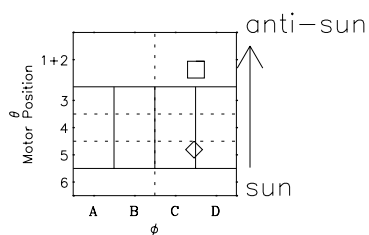

Galileo EPD Real-Time Omni 96229

Software Version: RTLINE_OMNI V 1.20
Data Production: 06-03-00
Plot Production: Fri Sep 14 08:10:30 2001

- ◇ = Jupiter look direction
- = Corotation look direction