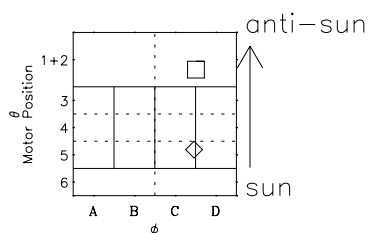

Galileo EPD Real-Time Omni 96229

Software Version: RTLINE_OMNI V 1.20
Data Production: 06-03-00
Plot Production: Fri Sep 14 08:10:29 2001

- ◇ = Jupiter look direction
- = Corotation look direction