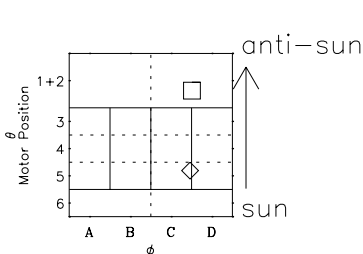

Galileo EPD Real-Time Six-Sector 96229

Software Version: RTLINE_R6 V 1.20
Data Production: 06-03-00
Plot Production: Fri Sep 14 08:10:37 2001

◇ = Jupiter look direction
□ = Corotation look direction