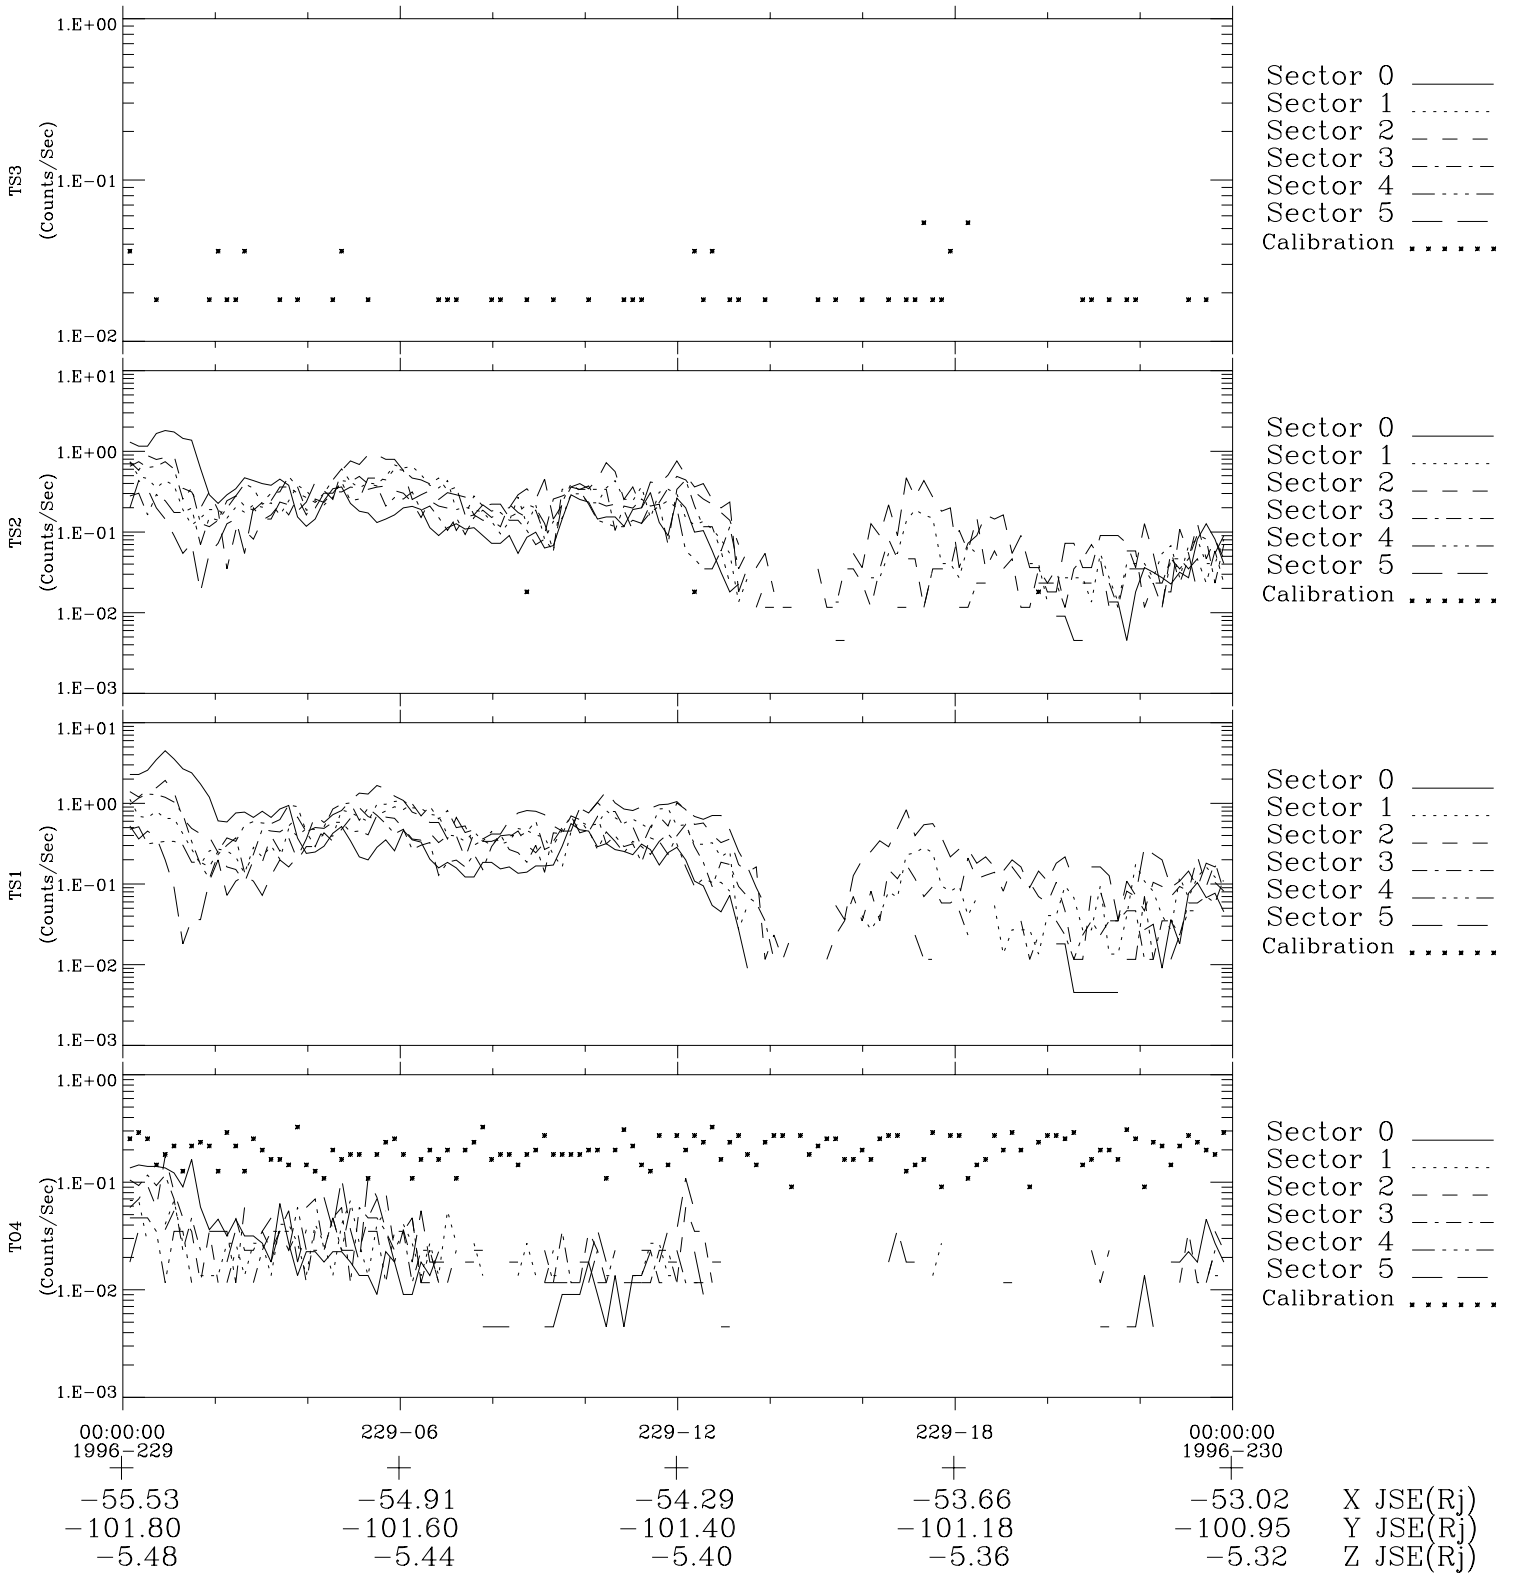

Galileo EPD Real-Time Six-Sector 96229

Software Version: RTLINE_R6 V 1.20
Data Production: 06-03-00
Plot Production: Fri Sep 14 08:10:37 2001

◇ = Jupiter look direction
□ = Corotation look direction