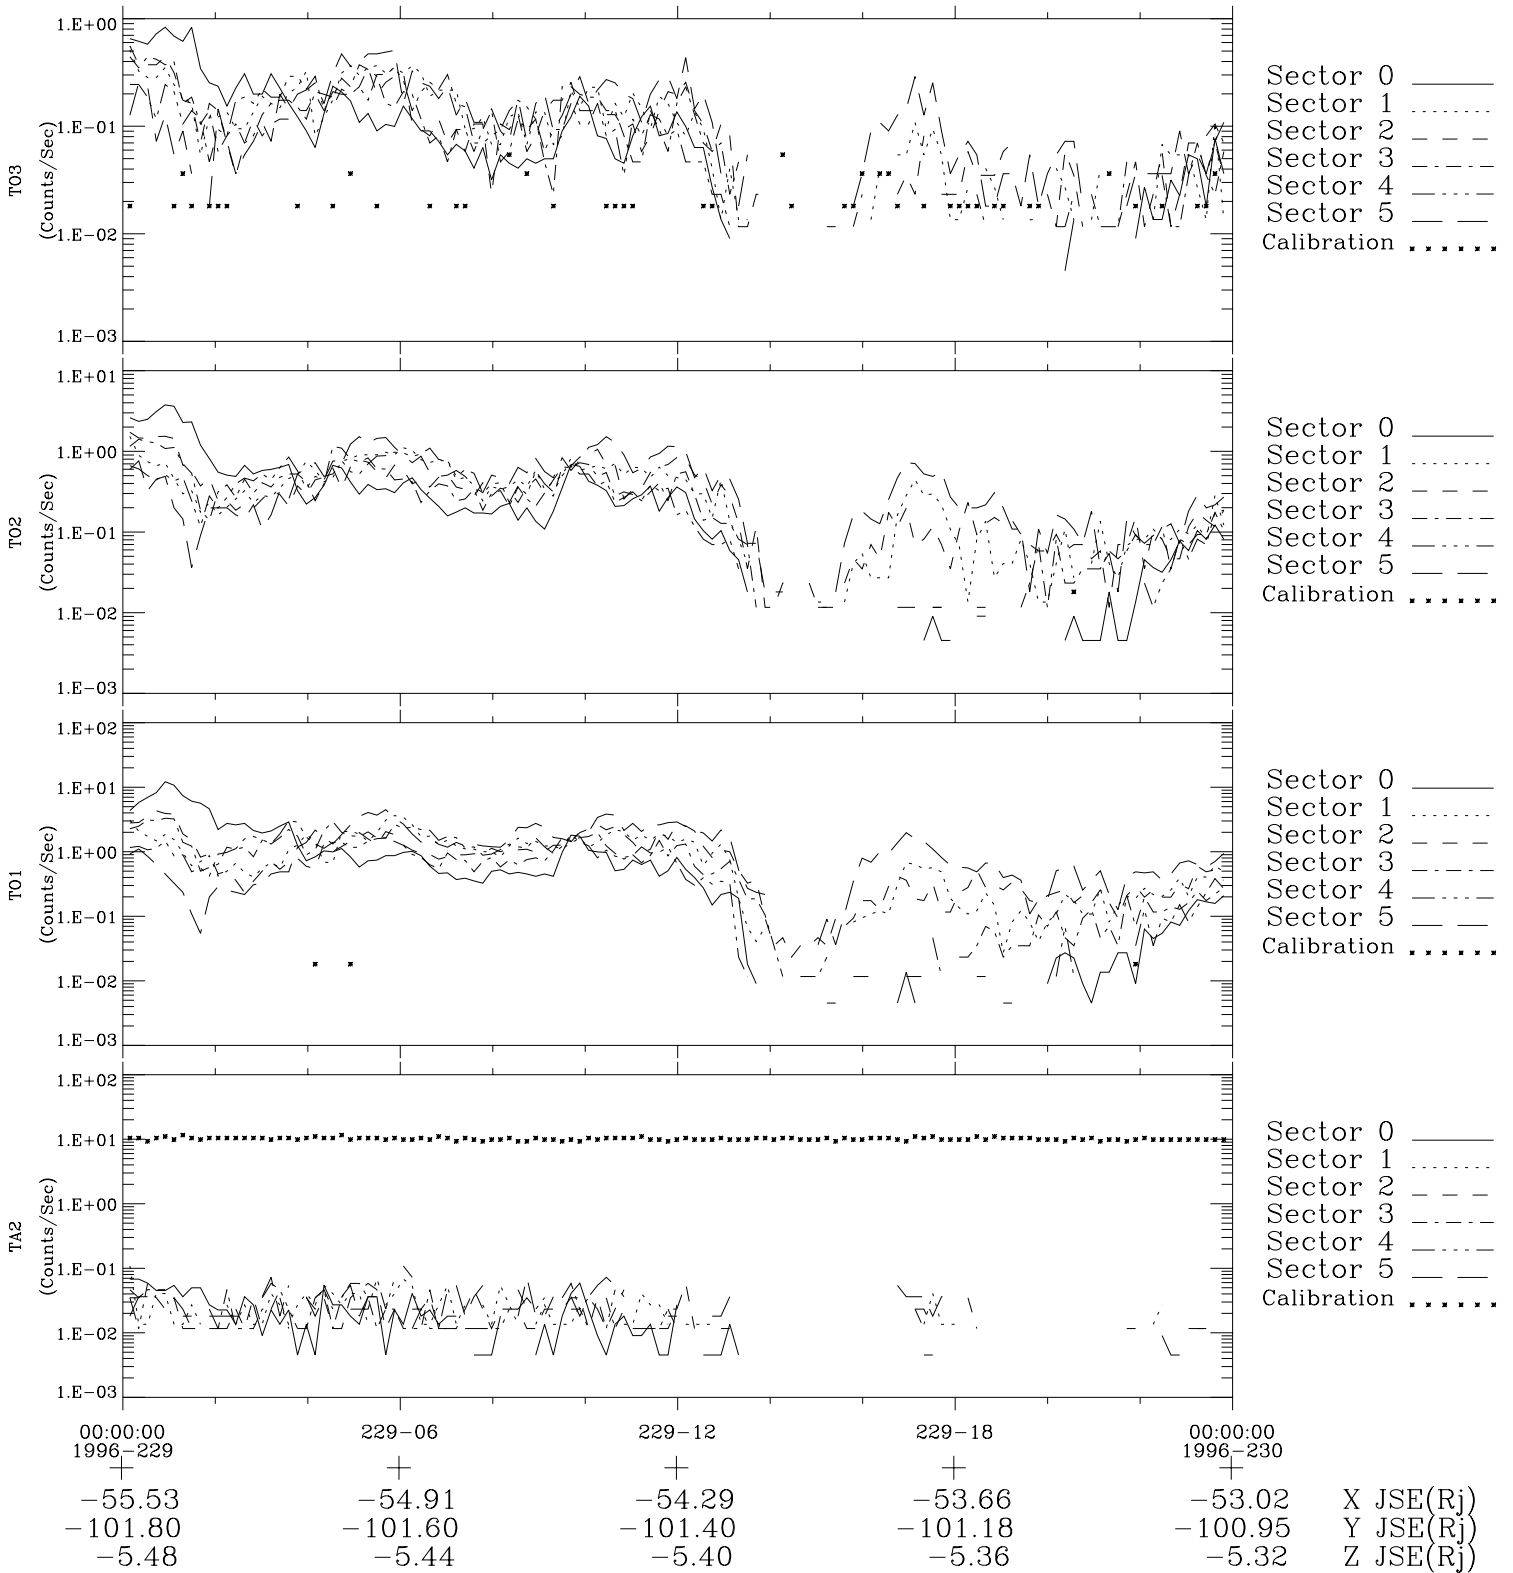

Galileo EPD Real-Time Six-Sector 96229

Software Version: RTLINE_R6 V 1.20
Data Production: 06-03-00
Plot Production: Fri Sep 14 08:10:36 2001

◇ = Jupiter look direction
□ = Corotation look direction