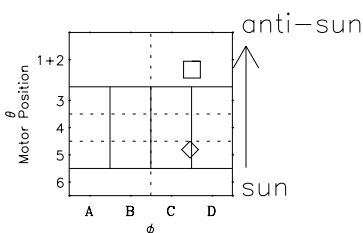

Galileo EPD Real-Time Six-Sector 96229

Software Version: RTLINE_R6 V 1.20
Data Production: 06-03-00
Plot Production: Fri Sep 14 08:10:36 2001

◇ = Jupiter look direction
□ = Corotation look direction