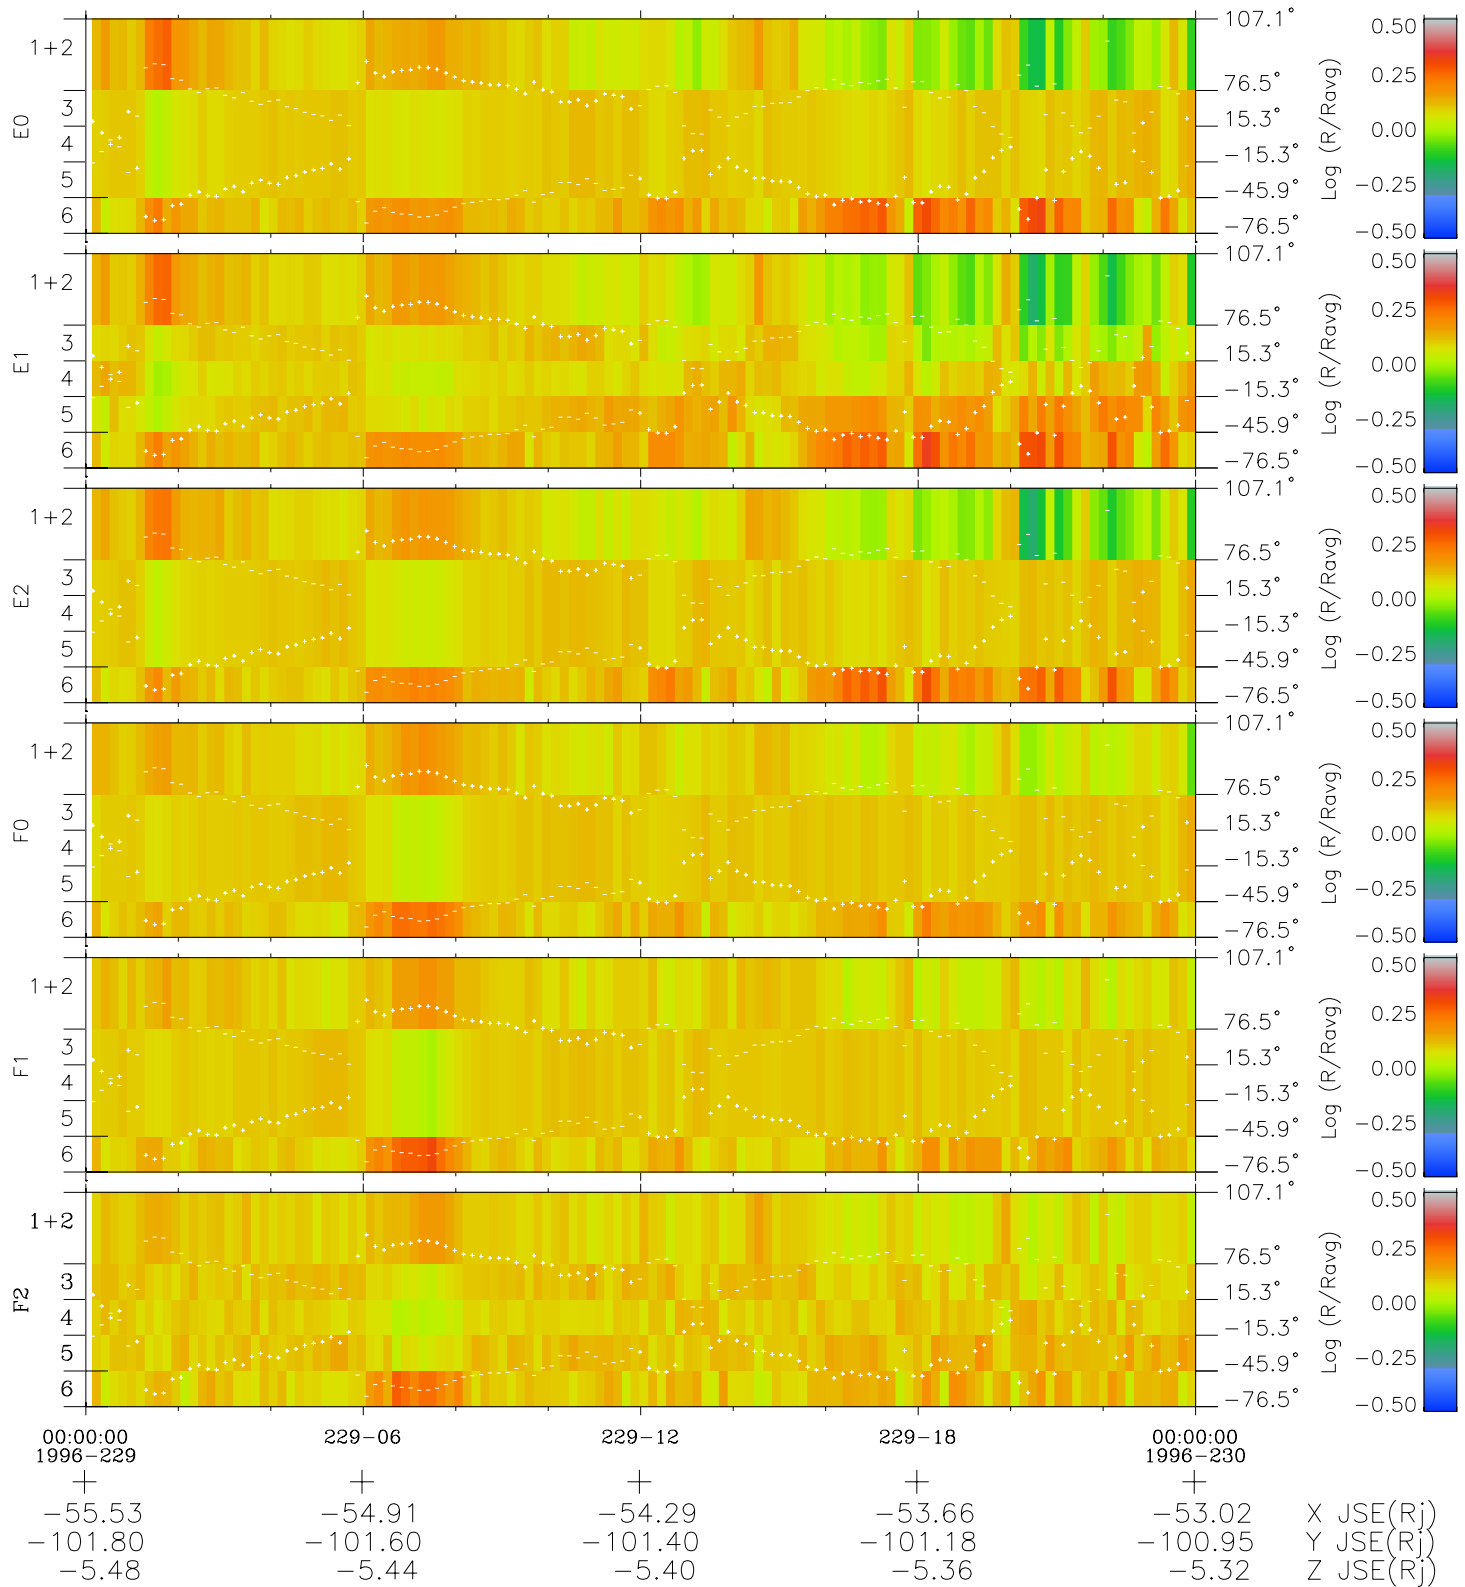

Galileo EPD Real Elevation Anisotropies 96229

Software Version: RTELEV_MEAN V 1.20
 Data Production: 06-03-00
 Plot Production: Fri Sep 14 08:09:28 2001
 Color File: wondr3
 Geofactor File: 1.1

- ◇ = Jupiter look direction
- = Corotation look direction