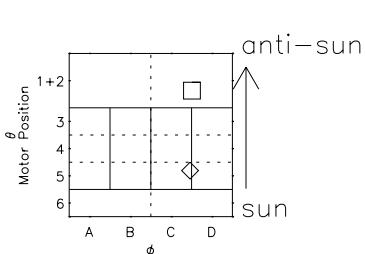

Galileo EPD Real Elevation Anisotropies 96229

Software Version: RTELEV_MEAN V 1.20
 Data Production: 06-03-00
 Plot Production: Fri Sep 14 08:09:28 2001
 Color File: wondr3
 Geofactor File: 1.1

- ◇ = Jupiter look direction
- = Corotation look direction