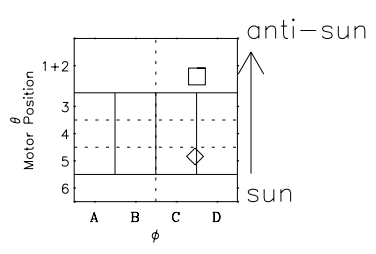

Galileo EPD Real Time Omni Spectrum 96228

Software Version: RTSPEC_OMNI V 1.20
 Data Production: 06-03-00
 Plot Production: Fri Sep 14 08:00:29 2001
 Color File: wondr3
 Geofactor File: 1.1

◇ = Jupiter look direction
 □ = Corotation look direction