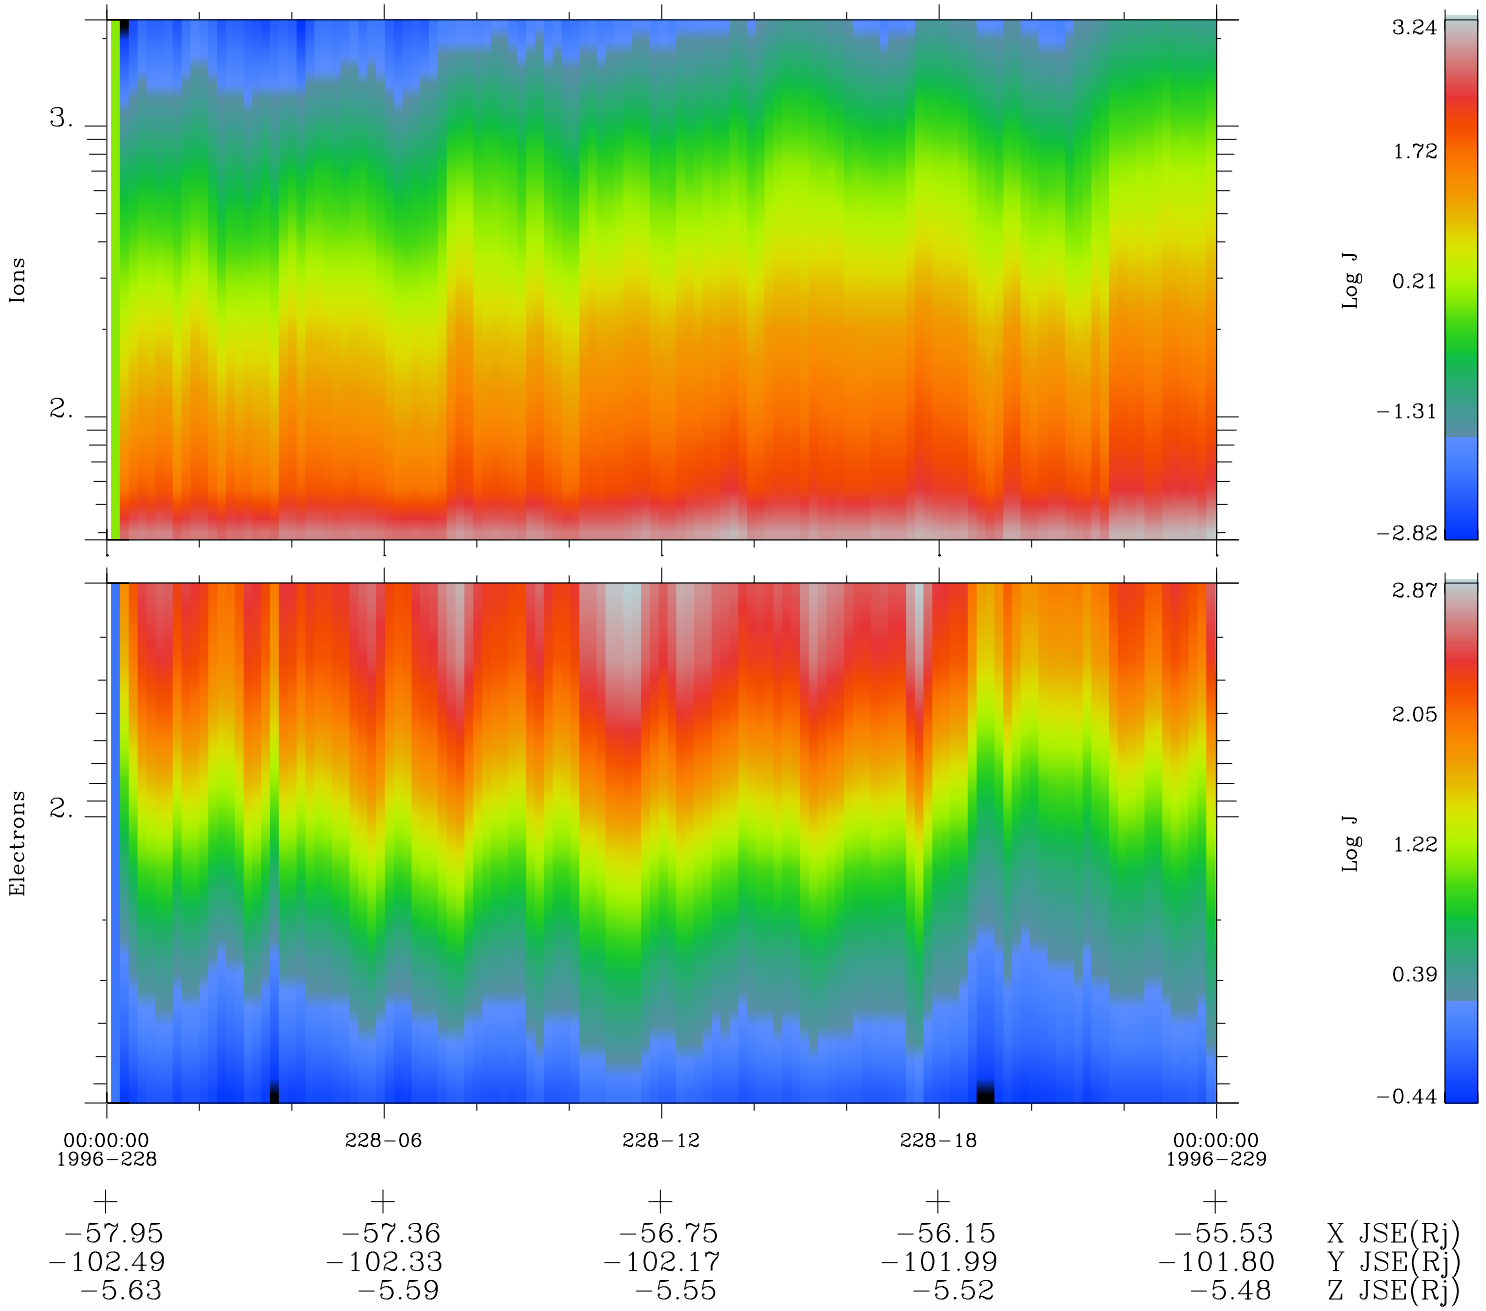

Galileo EPD Real Time Omni Spectrum 96228

Software Version: RTSPEC_OMNI V 1.20
 Data Production: 06-03-00
 Plot Production: Fri Sep 14 08:00:29 2001
 Color File: wondr3
 Geofactor File: 1.1

◇ = Jupiter look direction
 □ = Corotation look direction