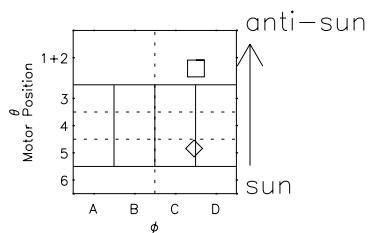

Galileo EPD Real Time R6 Electrons Spectra 96228

Software Version: RTSPEC_R6 V 1.20
 Data Production: 06-03-00
 Plot Production: Fri Sep 14 08:00:23 2001
 Color File: wondr3
 Geofactor File: 1.1

- ◇ = Jupiter look direction
- = Corotation look direction