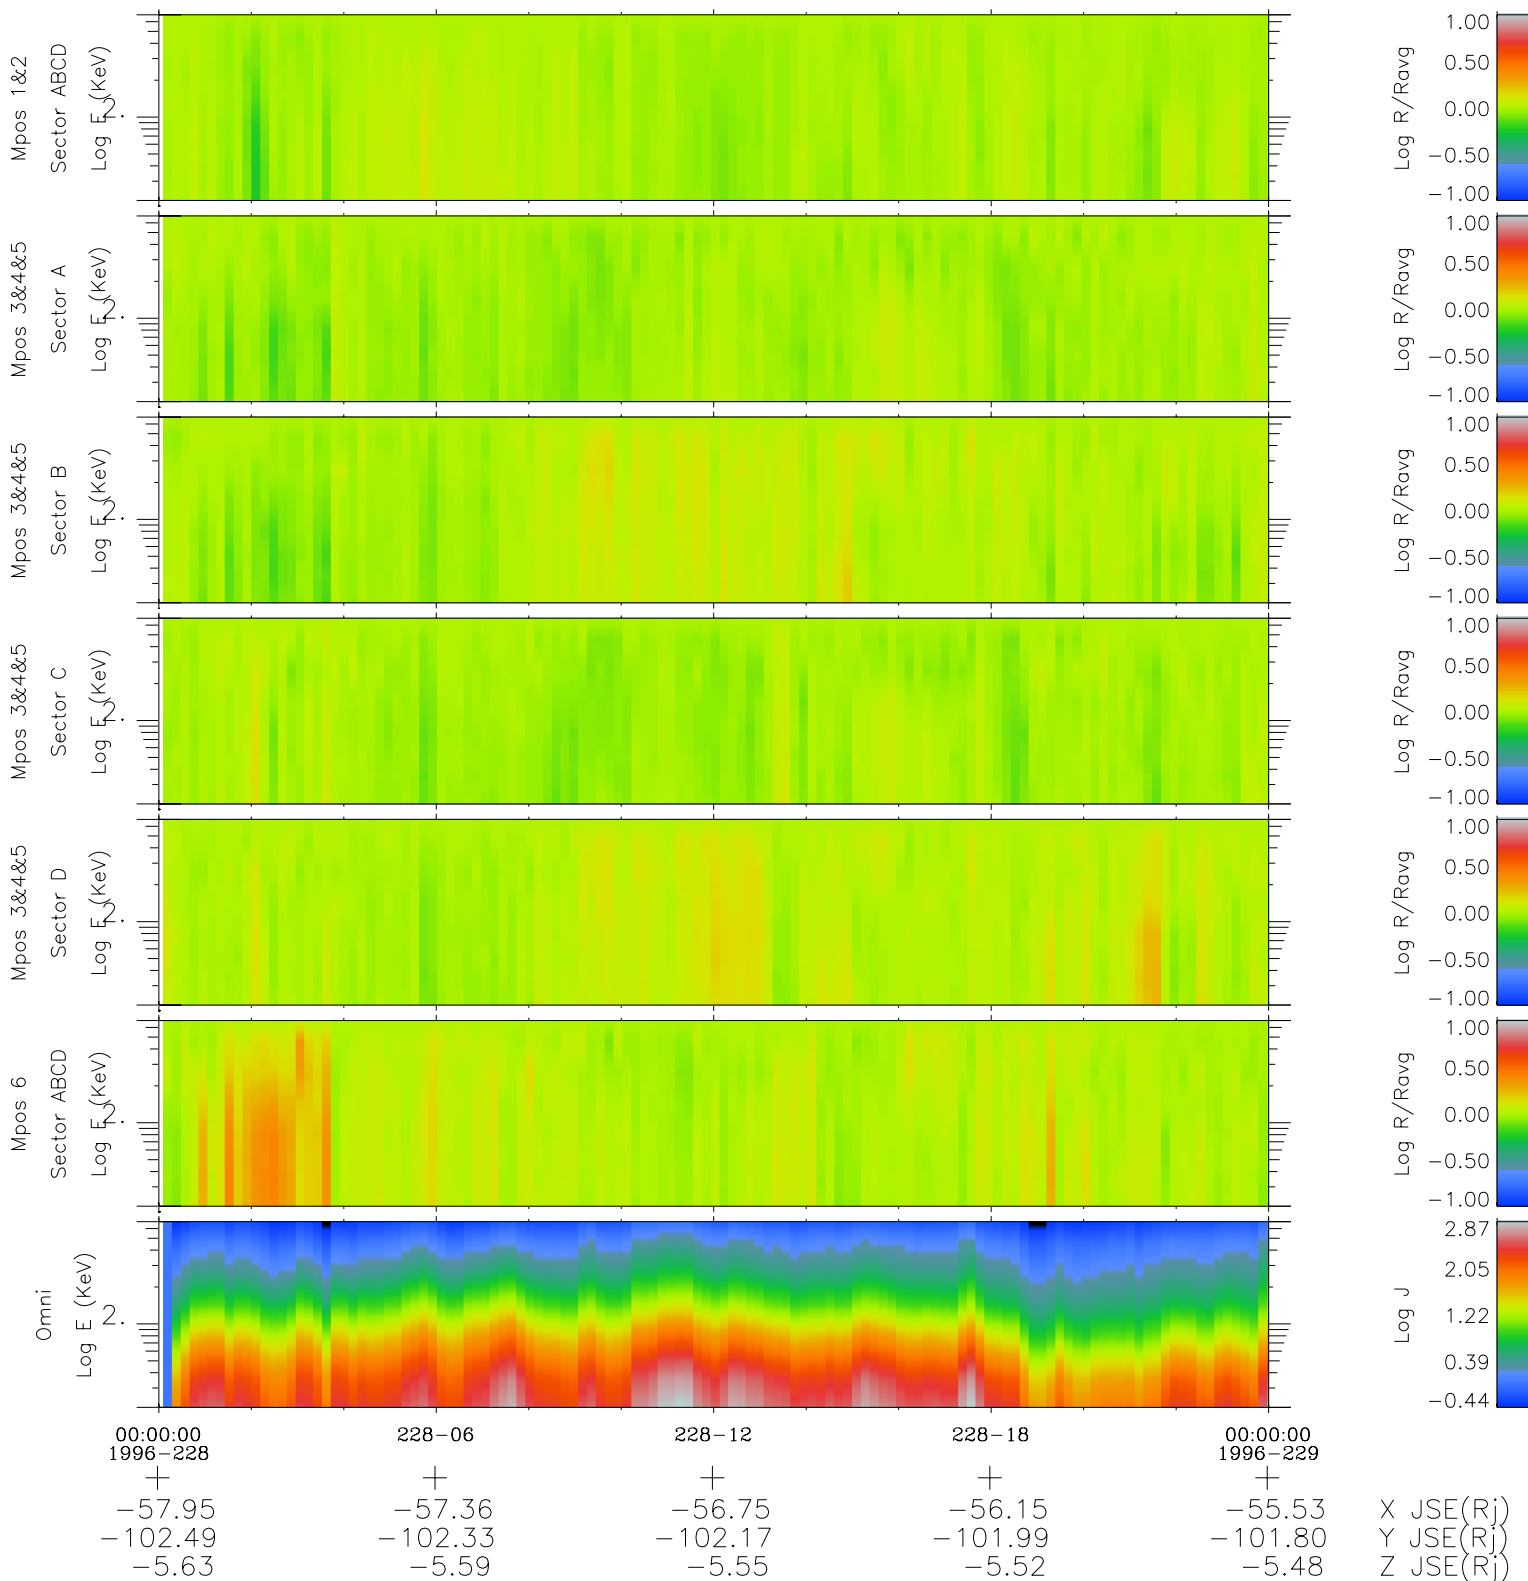

Galileo EPD Real Time R6 Electrons Spectra 96228

Software Version: RTSPEC_R6 V 1.20
 Data Production: 06-03-00
 Plot Production: Fri Sep 14 08:00:23 2001
 Color File: wondr3
 Geofactor File: 1.1

- ◇ = Jupiter look direction
- = Corotation look direction