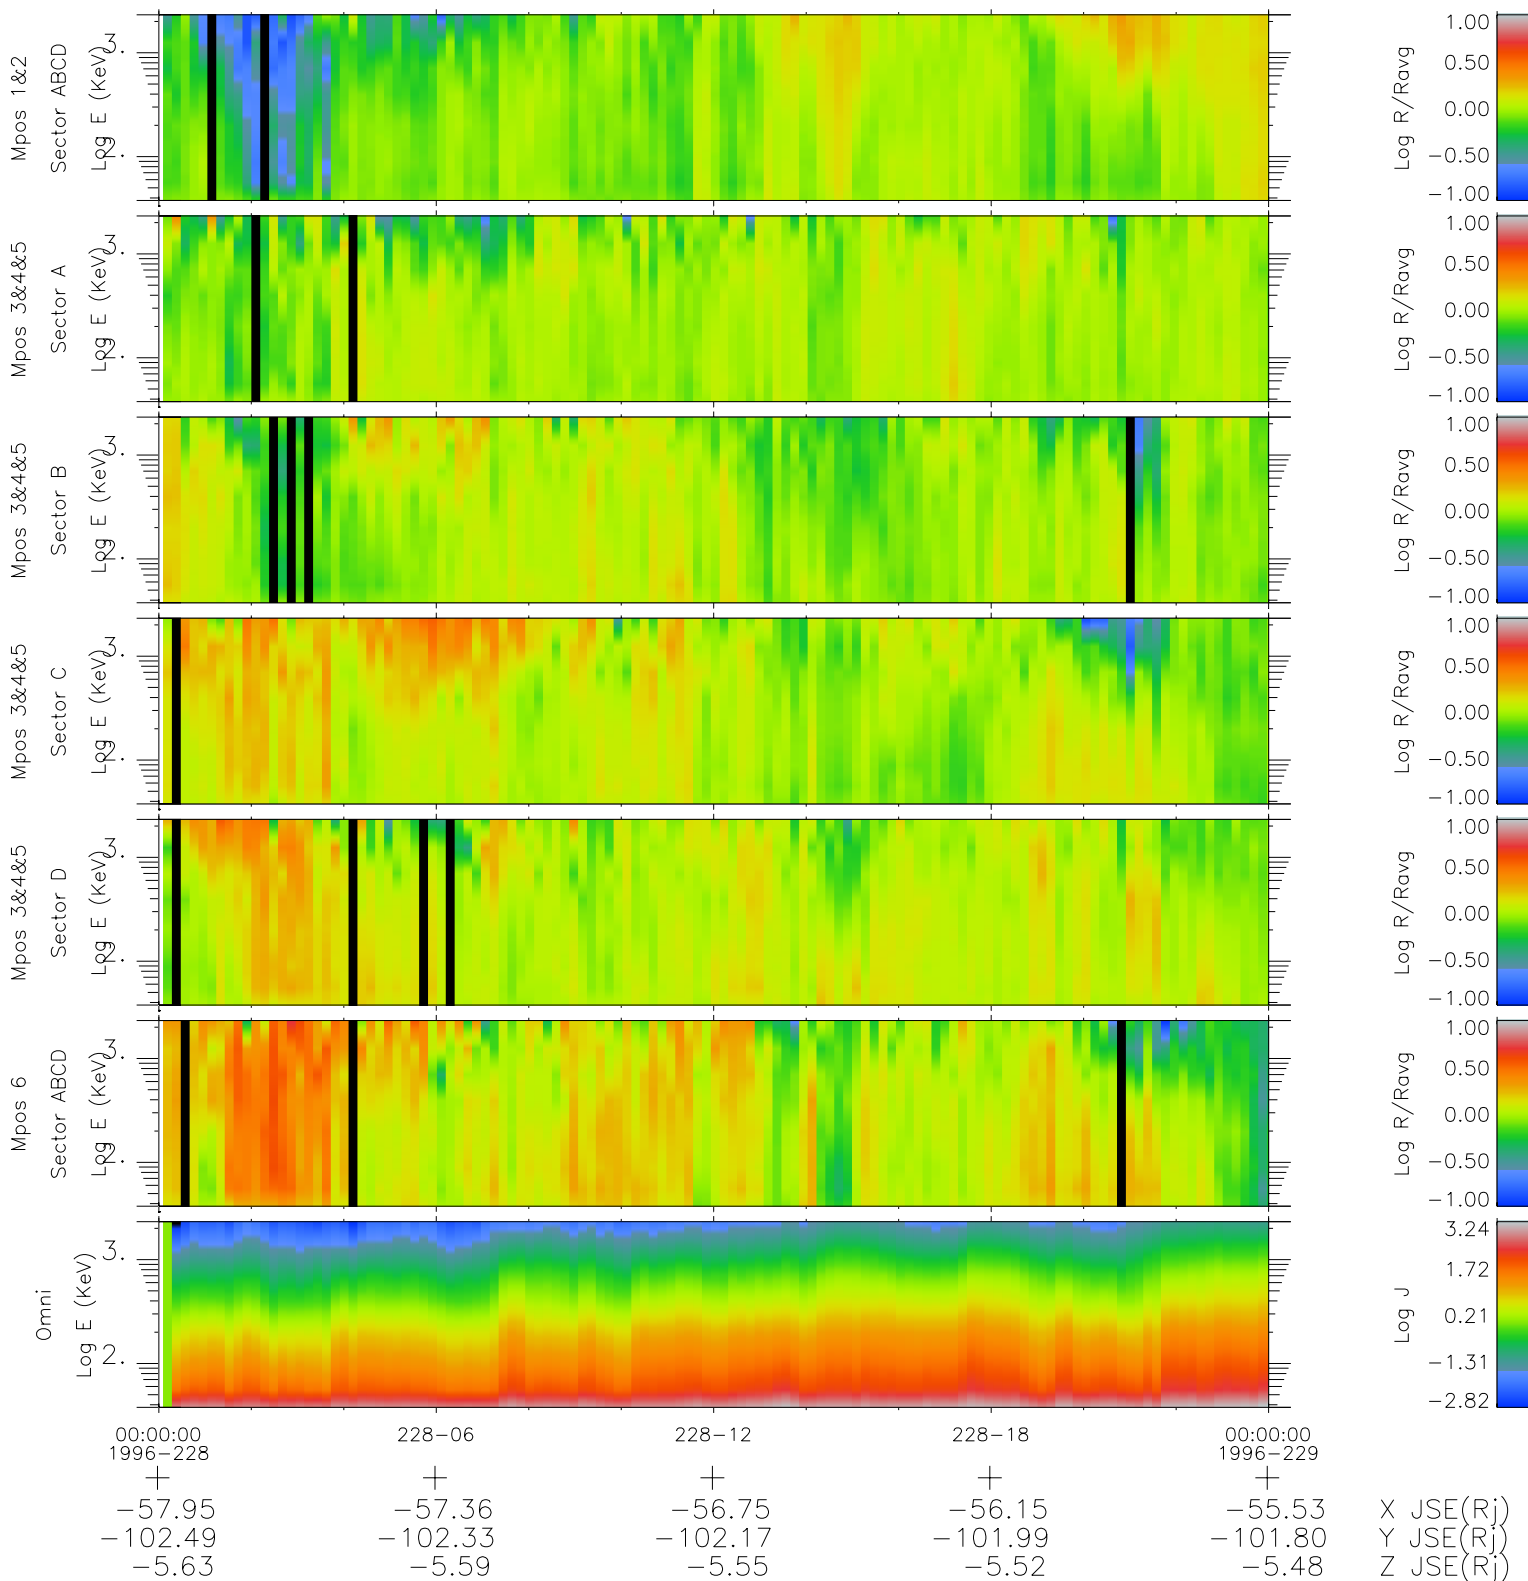

# Galileo EPD Real Time R6 Ions Spectra 96228

Software Version: RTSPEC\_R6 V 1.20  
 Data Production: 06-03-00  
 Plot Production: Fri Sep 14 08:00:16 2001  
 Color File: wondr3  
 Geofactor File: 1.1

- ◇ = Jupiter look direction
- = Corotation look direction