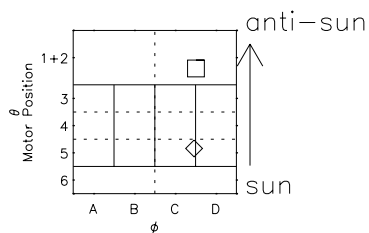

# Galileo EPD Real Time R6 Ions Spectra 96228

Software Version: RTSPEC\_R6 V 1.20  
 Data Production: 06-03-00  
 Plot Production: Fri Sep 14 08:00:16 2001  
 Color File: wondr3  
 Geofactor File: 1.1

- ◇ = Jupiter look direction
- = Corotation look direction