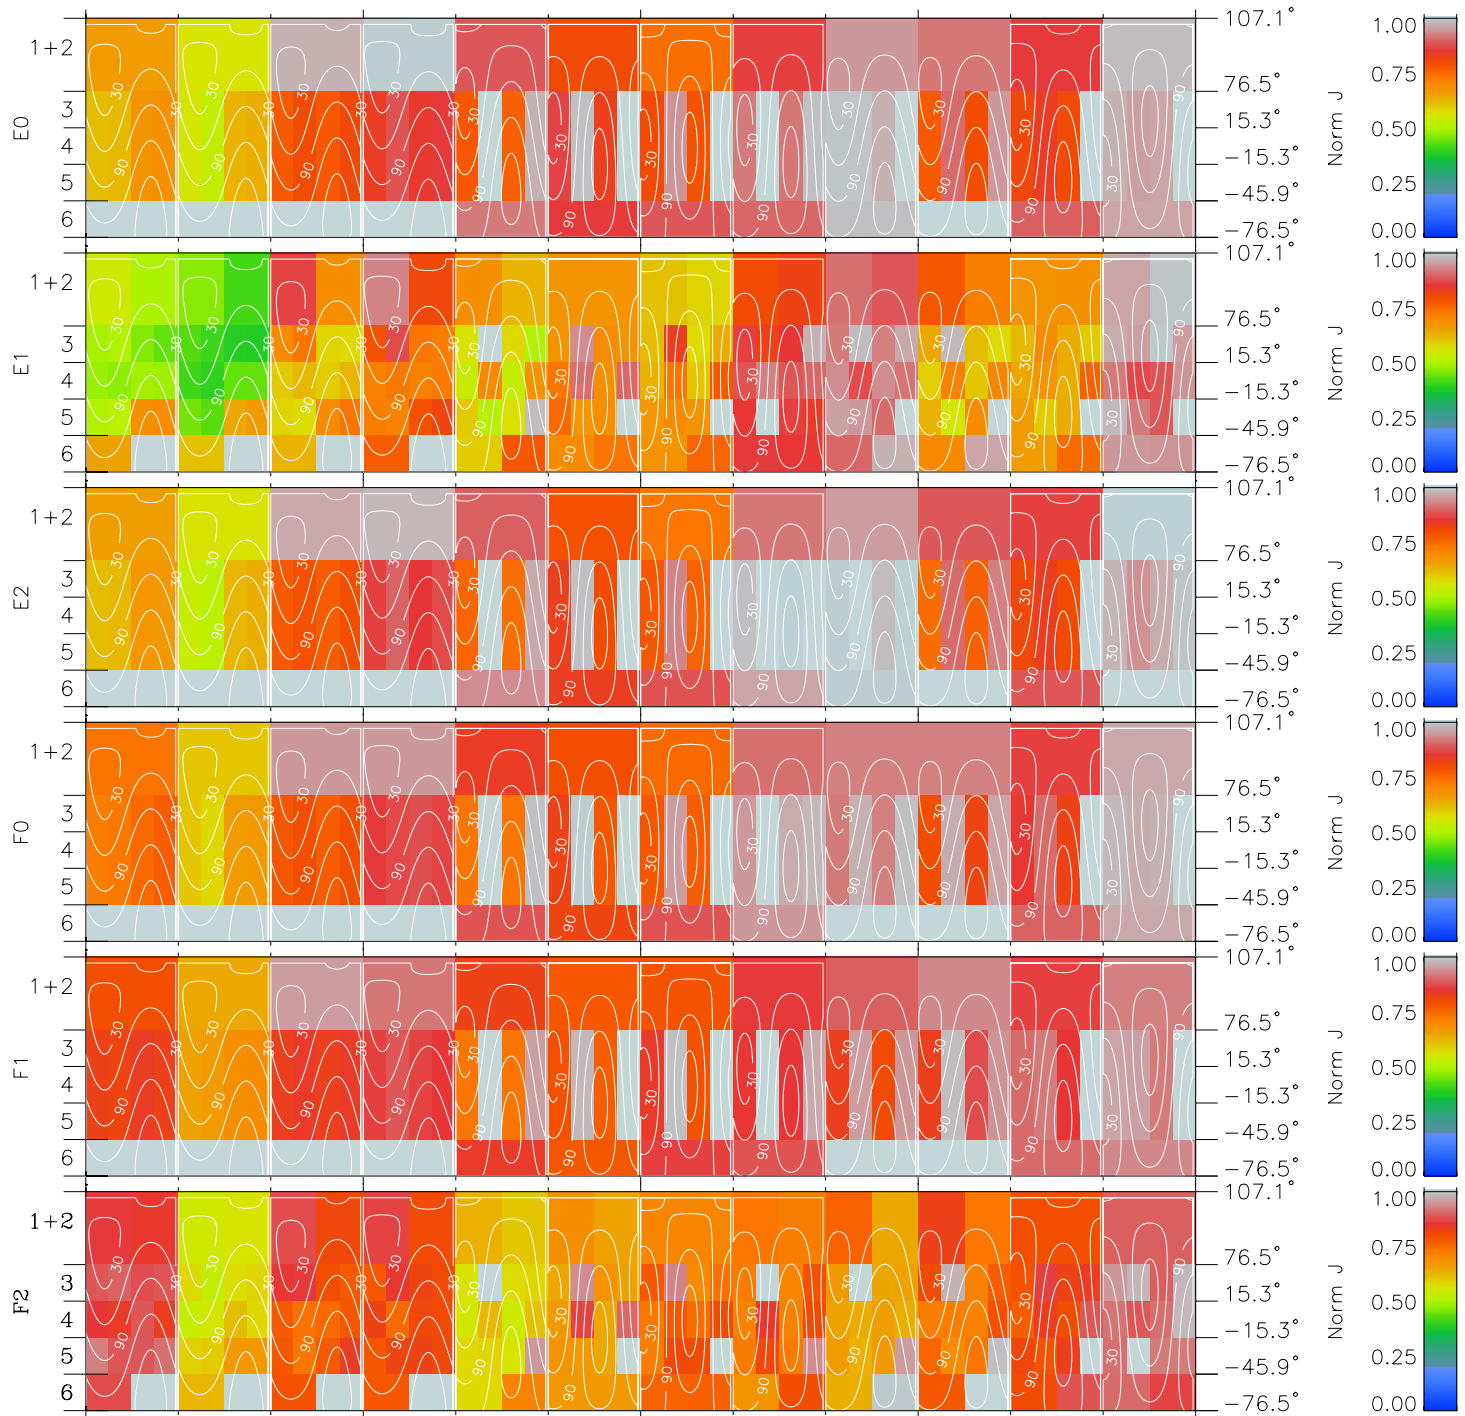

# Galileo EPD Real Time All-Sky Anisotropies 96228

Software Version: RTSKY\_NORM V 1.20  
 Data Production: 06-03-00  
 Plot Production: Fri Sep 14 08:01:13 2001  
 Color File: wondr3  
 Geofactor File: 1.1

| 00:00:00<br>1996-228 | 228-06  | 228-12  | 228-18  | 00:00:00<br>1996-229 |                        |
|----------------------|---------|---------|---------|----------------------|------------------------|
| +                    | +       | +       | +       | +                    |                        |
| -57.95               | -57.36  | -56.75  | -56.15  | -55.53               | X JSE(R <sub>j</sub> ) |
| -102.49              | -102.33 | -102.17 | -101.99 | -101.80              | Y JSE(R <sub>j</sub> ) |
| -5.63                | -5.59   | -5.55   | -5.52   | -5.48                | Z JSE(R <sub>j</sub> ) |

- ◇ = Jupiter look direction
- = Corotation look direction