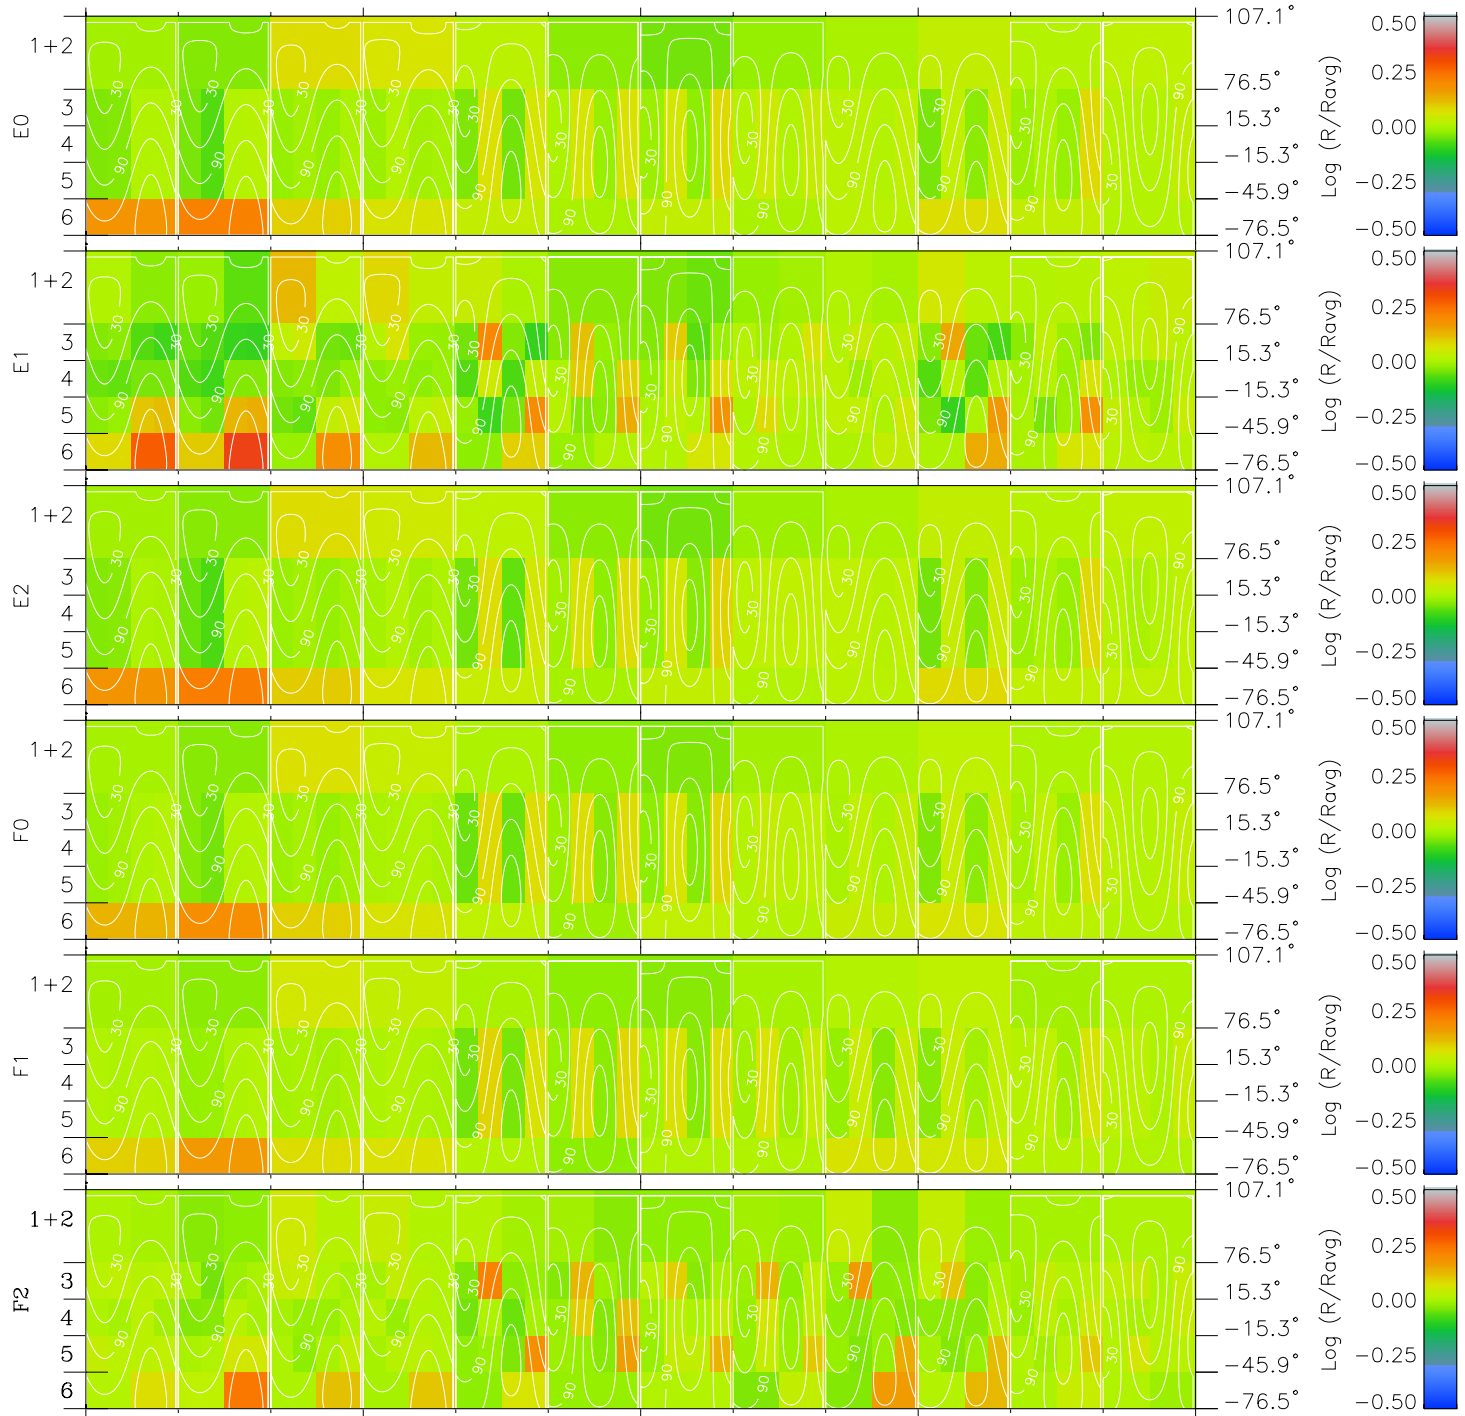

Galileo EPD Real Time All-Sky Anisotropies 96228

Software Version: RTSKY_MEAN V 1.20
 Data Production: 06-03-00
 Plot Production: Fri Sep 14 08:00:44 2001
 Color File: wondr3
 Geofactor File: 1.1

00:00:00 1996-228	228-06	228-12	228-18	00:00:00 1996-229	X JSE(R _j)
+ -57.95	+ -57.36	+ -56.75	+ -56.15	+ -55.53	Y JSE(R _j)
-102.49	-102.33	-102.17	-101.99	-101.80	Z JSE(R _j)
-5.63	-5.59	-5.55	-5.52	-5.48	

- ◇ = Jupiter look direction
- = Corotation look direction