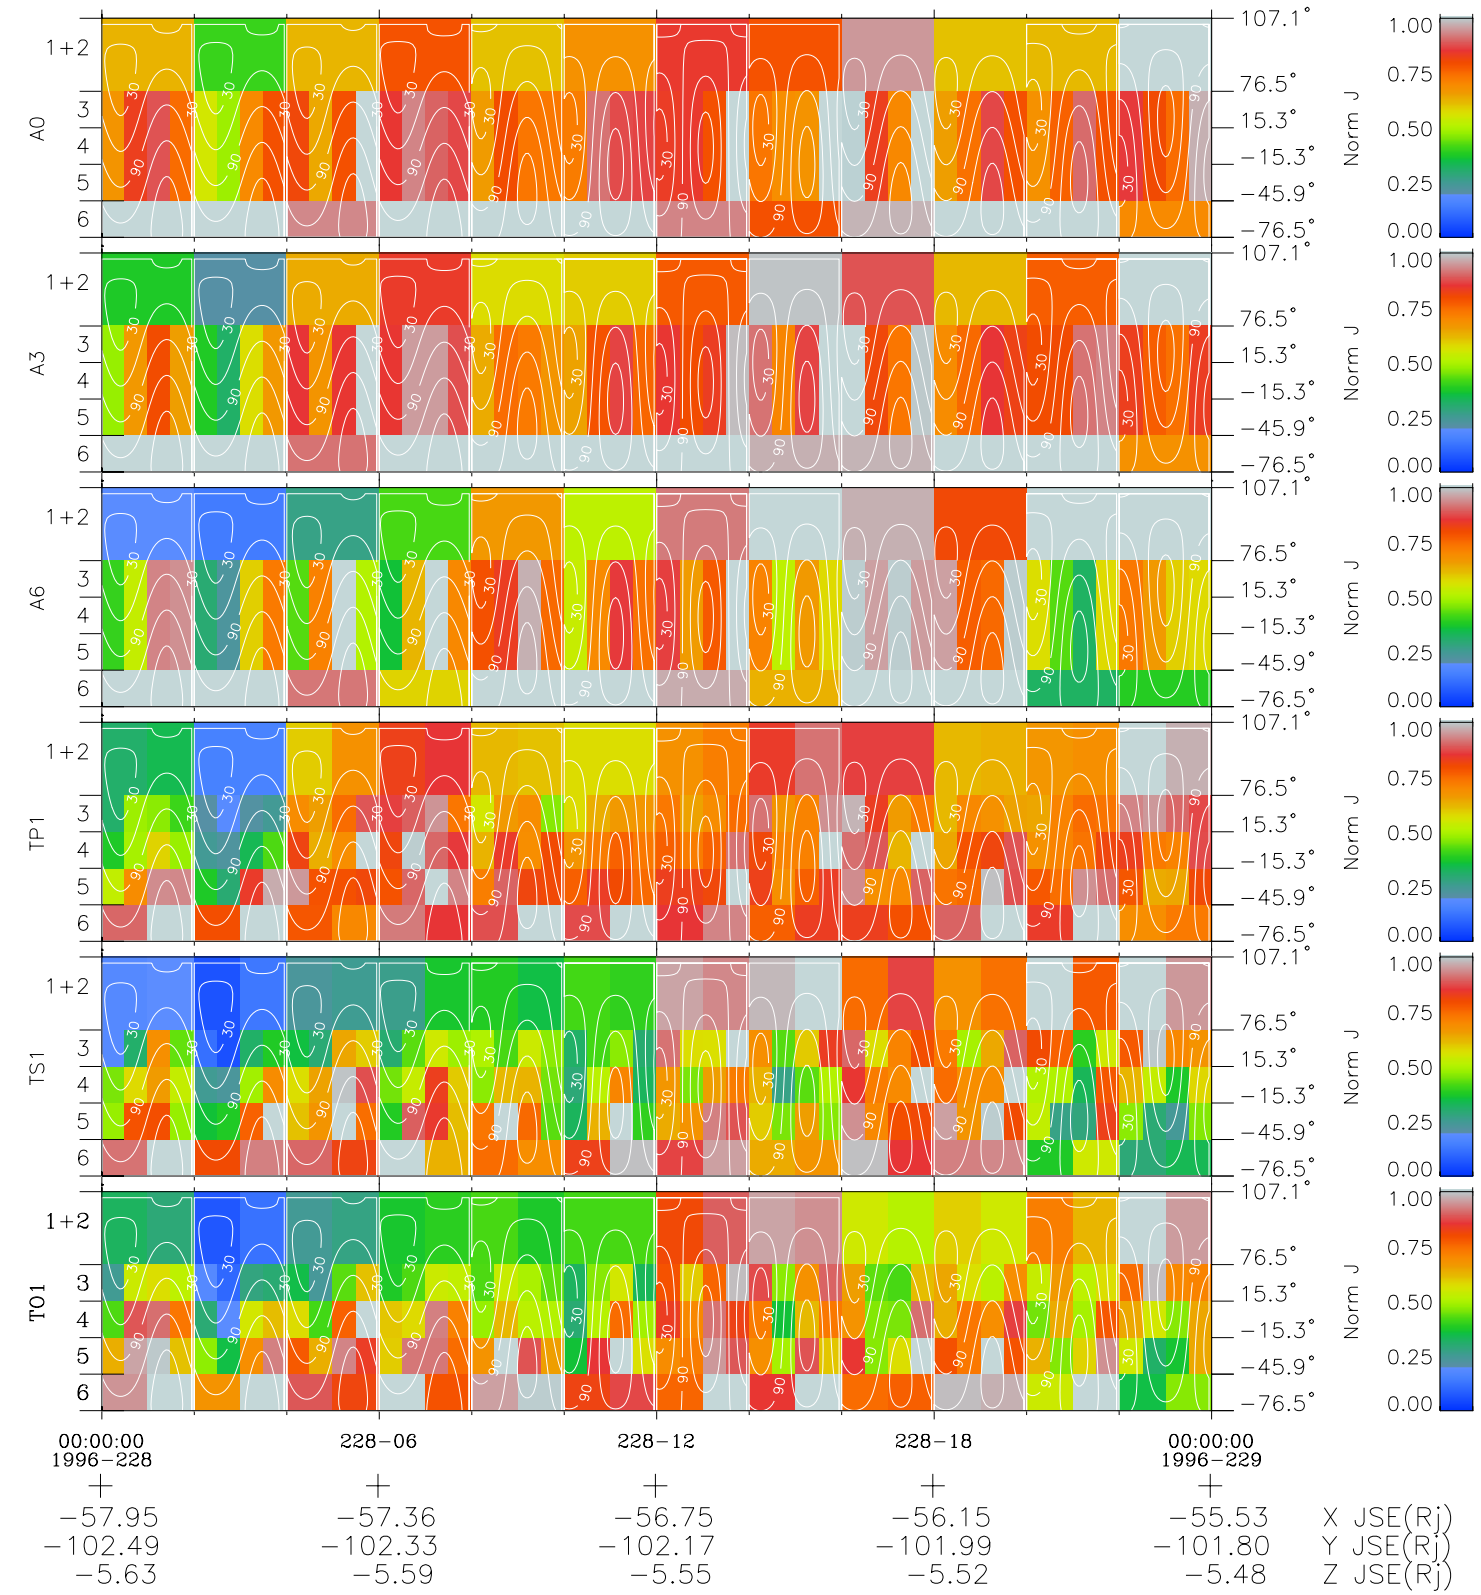

Galileo EPD Real Time All-Sky Anisotropies 96228

Software Version: RTSKY_NORM V 1.20
 Data Production: 06-03-00
 Plot Production: Fri Sep 14 08:01:06 2001
 Color File: wondr3
 Geofactor File: 1.1

- ◇ = Jupiter look direction
- = Corotation look direction