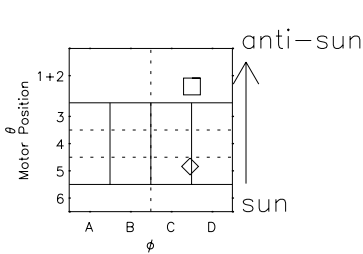

Galileo EPD Real Time All-Sky Anisotropies 96228

Software Version: RTSKY_NORM V 1.20
 Data Production: 06-03-00
 Plot Production: Fri Sep 14 08:01:06 2001
 Color File: wondr3
 Geofactor File: 1.1

- ◇ = Jupiter look direction
- = Corotation look direction