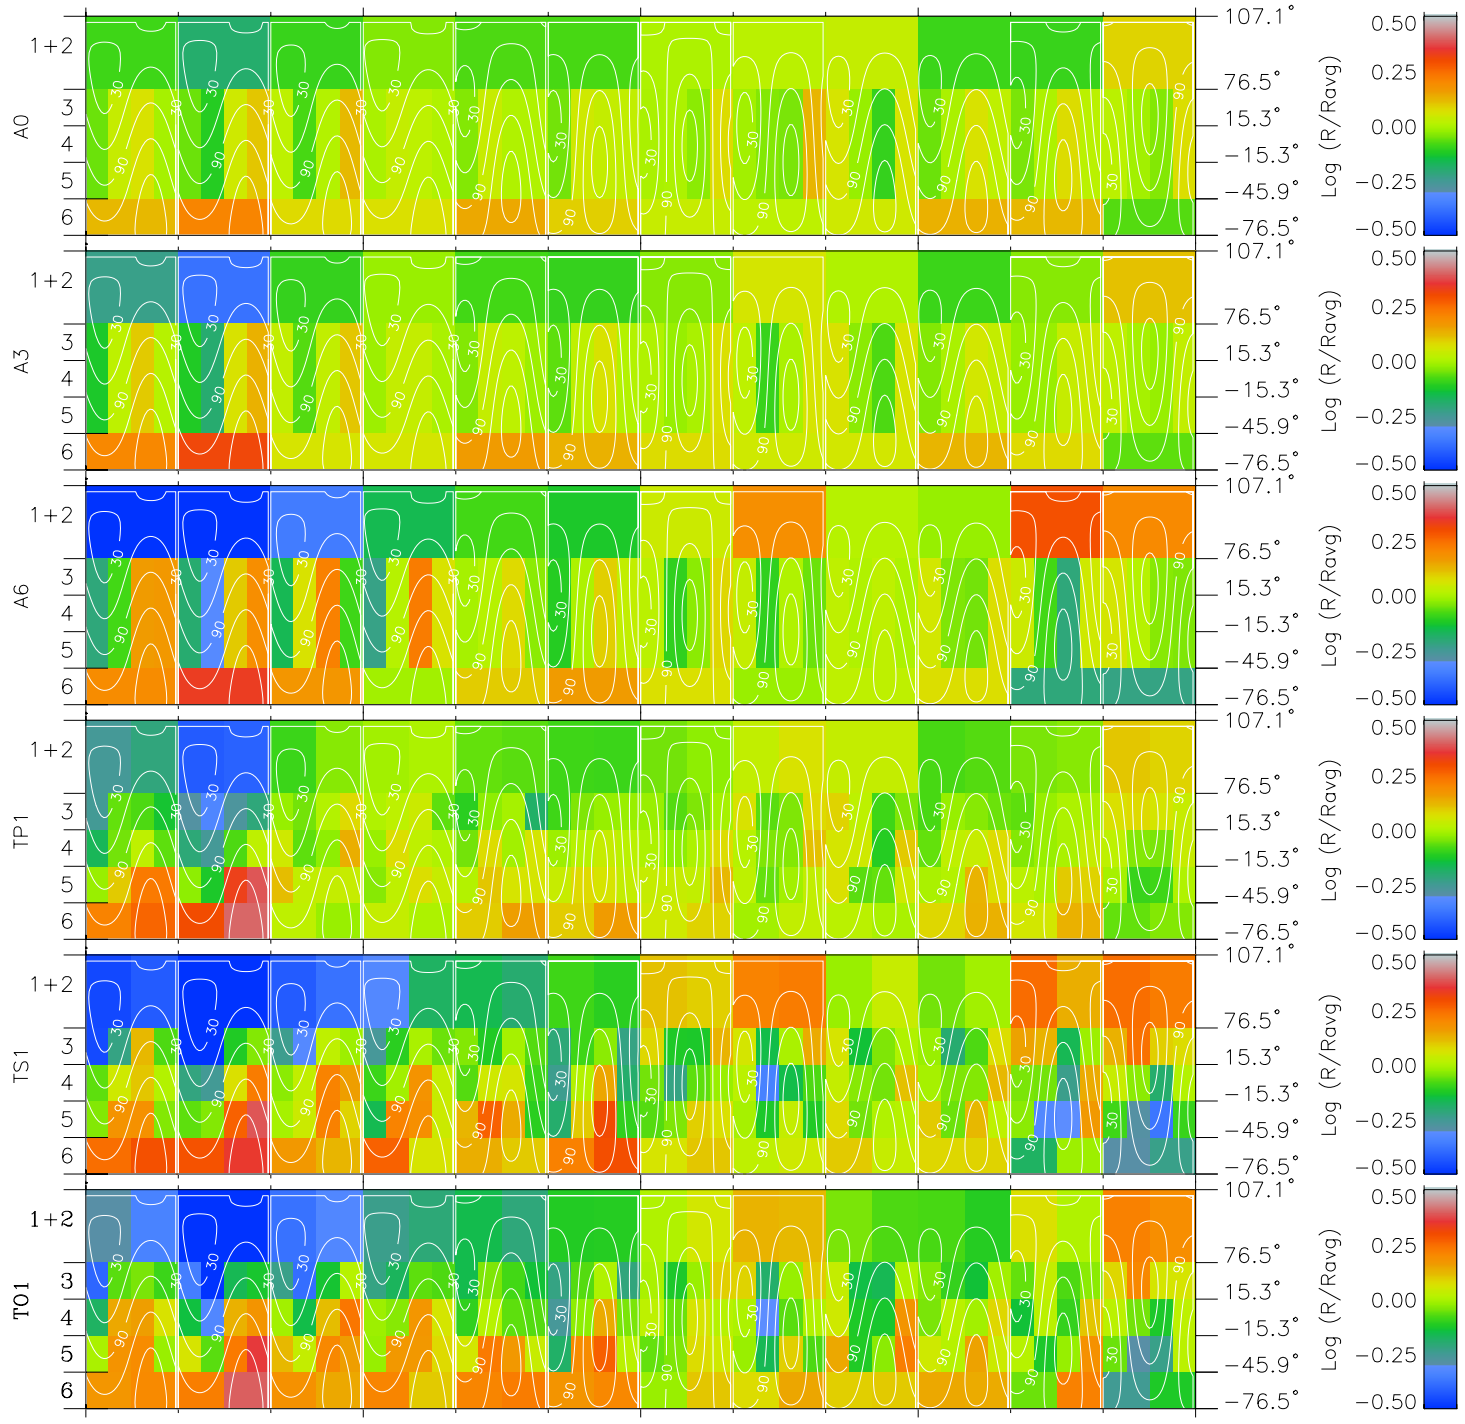

# Galileo EPD Real Time All-Sky Anisotropies 96228

Software Version: RTSKY\_MEAN V 1.20  
 Data Production: 06-03-00  
 Plot Production: Fri Sep 14 08:00:37 2001  
 Color File: wondr3  
 Geofactor File: 1.1

00:00:00 1996-228	228-06	228-12	228-18	00:00:00 1996-229	
+ -57.95 -102.49 -5.63	+ -57.36 -102.33 -5.59	+ -56.75 -102.17 -5.55	+ -56.15 -101.99 -5.52	+ -55.53 -101.80 -5.48	X JSE(R <sub>j</sub> ) Y JSE(R <sub>j</sub> ) Z JSE(R <sub>j</sub> )

- ◇ = Jupiter look direction
- = Corotation look direction