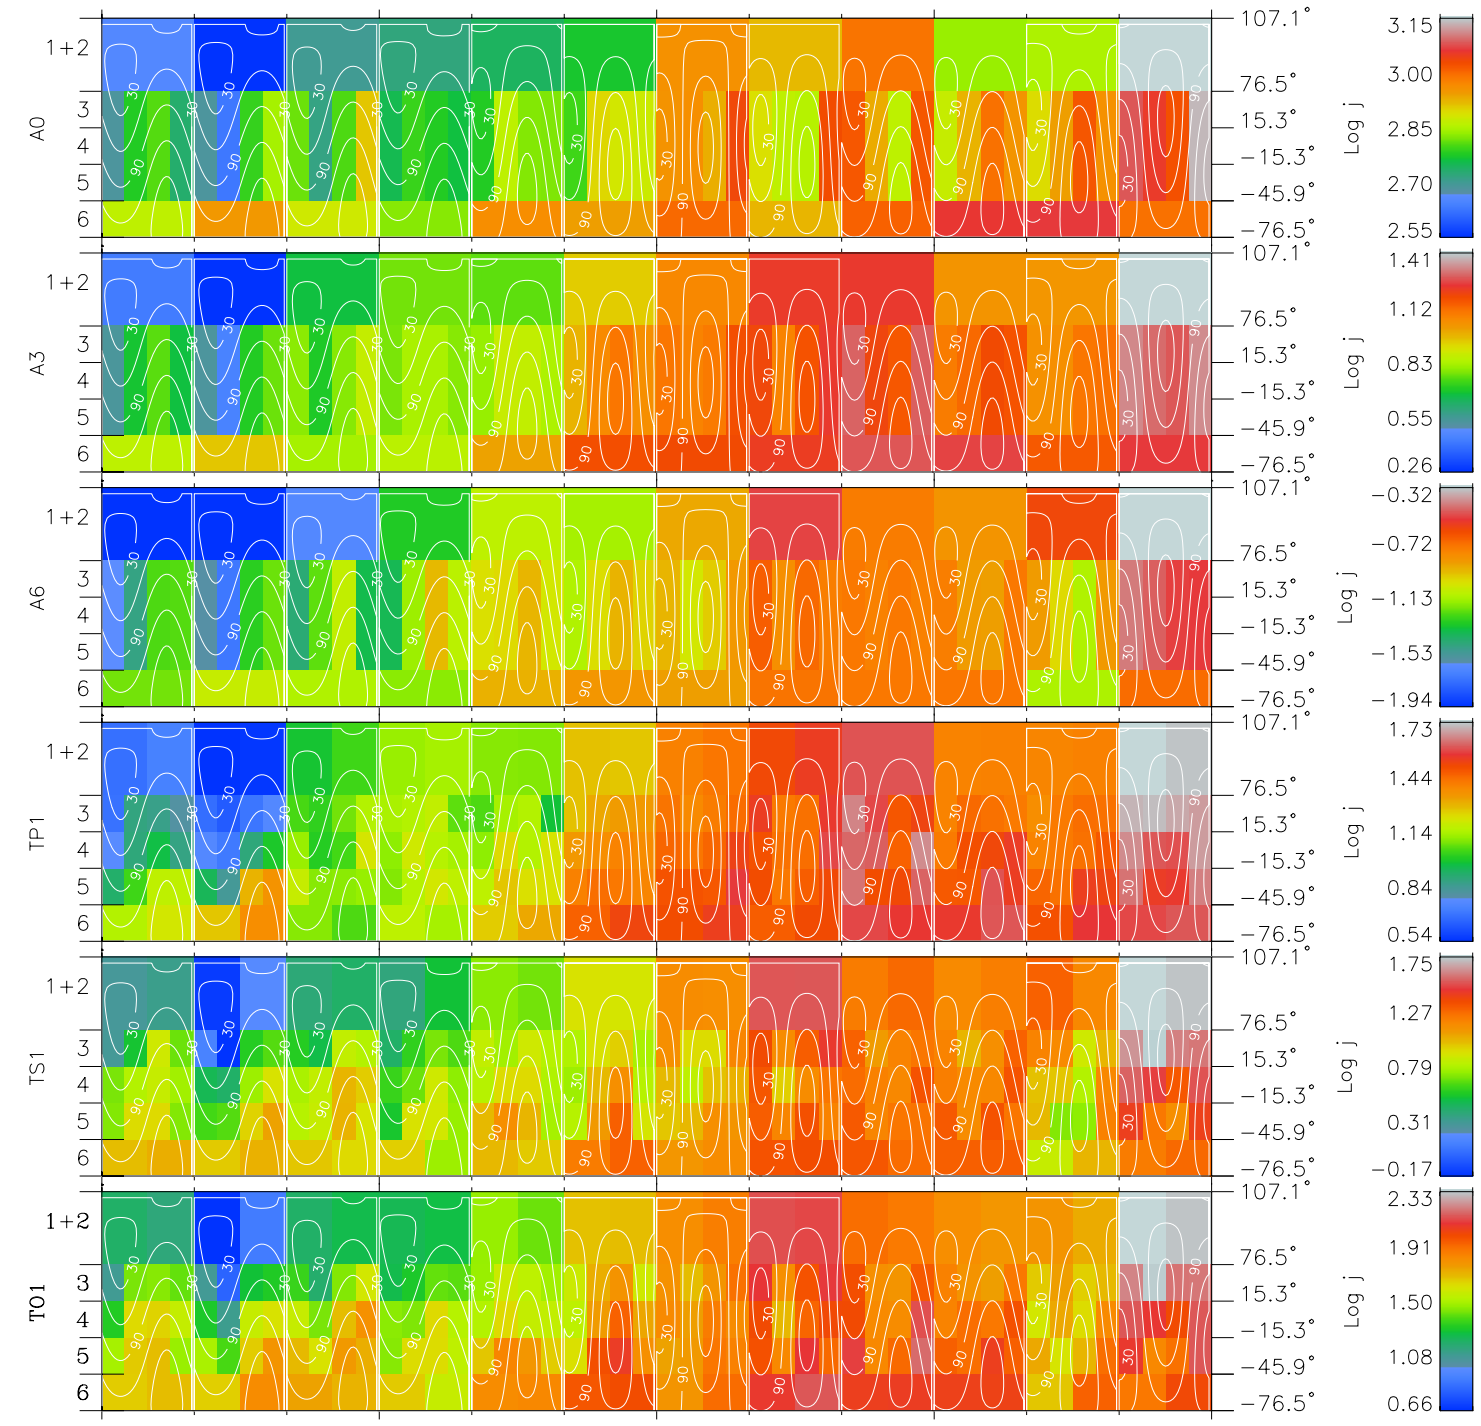

# Galileo EPD Real Time All-Sky Anisotropies 96228

Software Version: RTSKY\_FLUX V 1.20  
 Data Production: 06-03-00  
 Plot Production: Fri Sep 14 08:00:51 2001  
 Color File: wondr3  
 Geofactor File: 1.1

00:00:00 1996-228	228-06	228-12	228-18	00:00:00 1996-229	X JSE(R <sub>j</sub> )
+ -57.95 -102.49 -5.63	+ -57.36 -102.33 -5.59	+ -56.75 -102.17 -5.55	+ -56.15 -101.99 -5.52	+ -55.53 -101.80 -5.48	Y JSE(R <sub>j</sub> ) Z JSE(R <sub>j</sub> )

- ◇ = Jupiter look direction
- = Corotation look direction