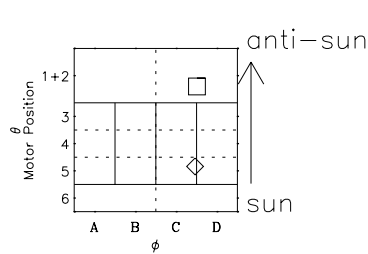

Galileo EPD Real-Time Omni 96228

Software Version: RTLINE_OMNI V 1.20
Data Production: 06-03-00
Plot Production: Fri Sep 14 08:02:26 2001

◇ = Jupiter look direction
□ = Corotation look direction

X JSE(R_j)
Y JSE(R_j)
Z JSE(R_j)