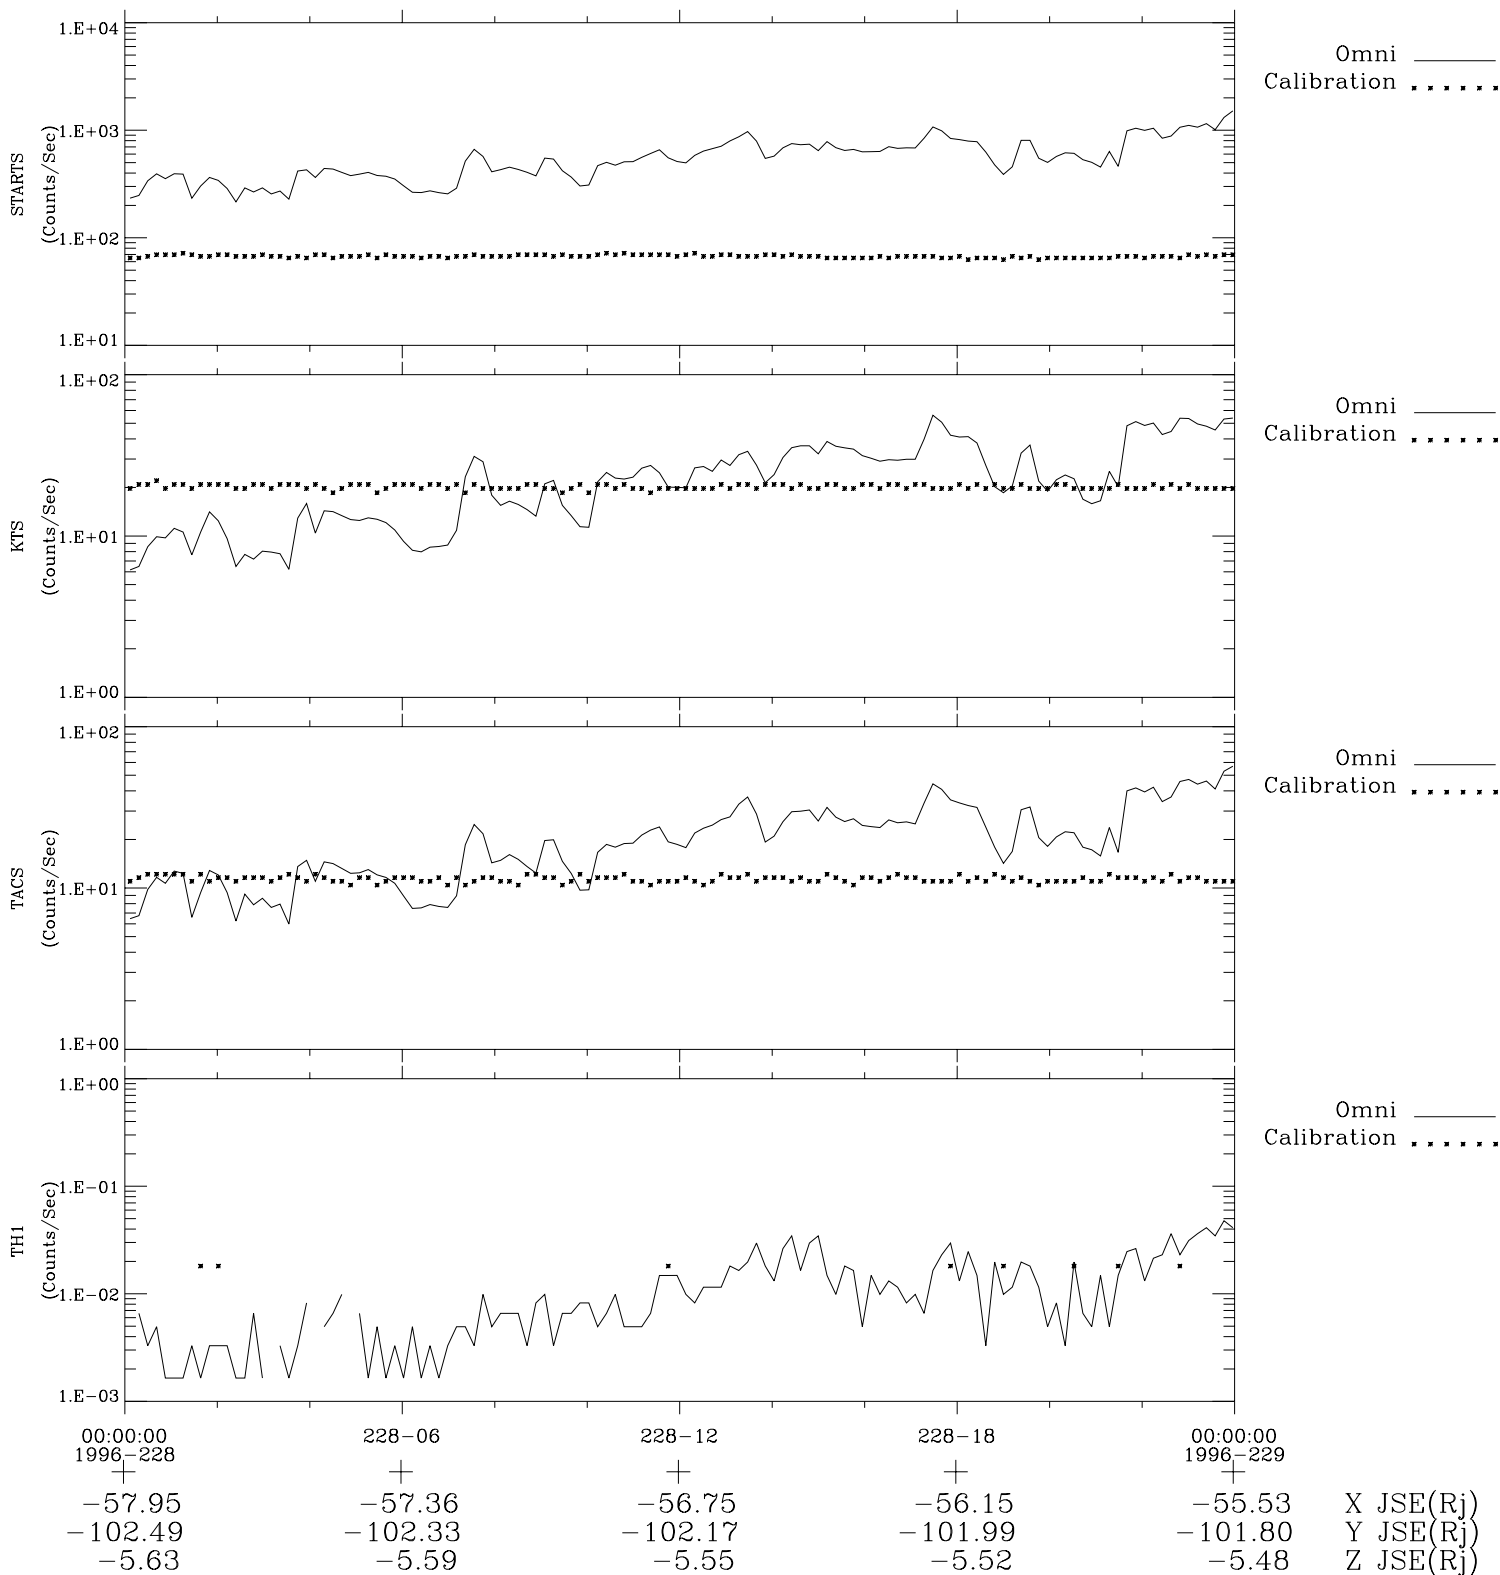

Galileo EPD Real-Time Omni 96228

Software Version: RTLINE_OMNI V 1.20
Data Production: 06-03-00
Plot Production: Fri Sep 14 08:02:26 2001

◇ = Jupiter look direction
□ = Corotation look direction

X JSE(R_j)
Y JSE(R_j)
Z JSE(R_j)