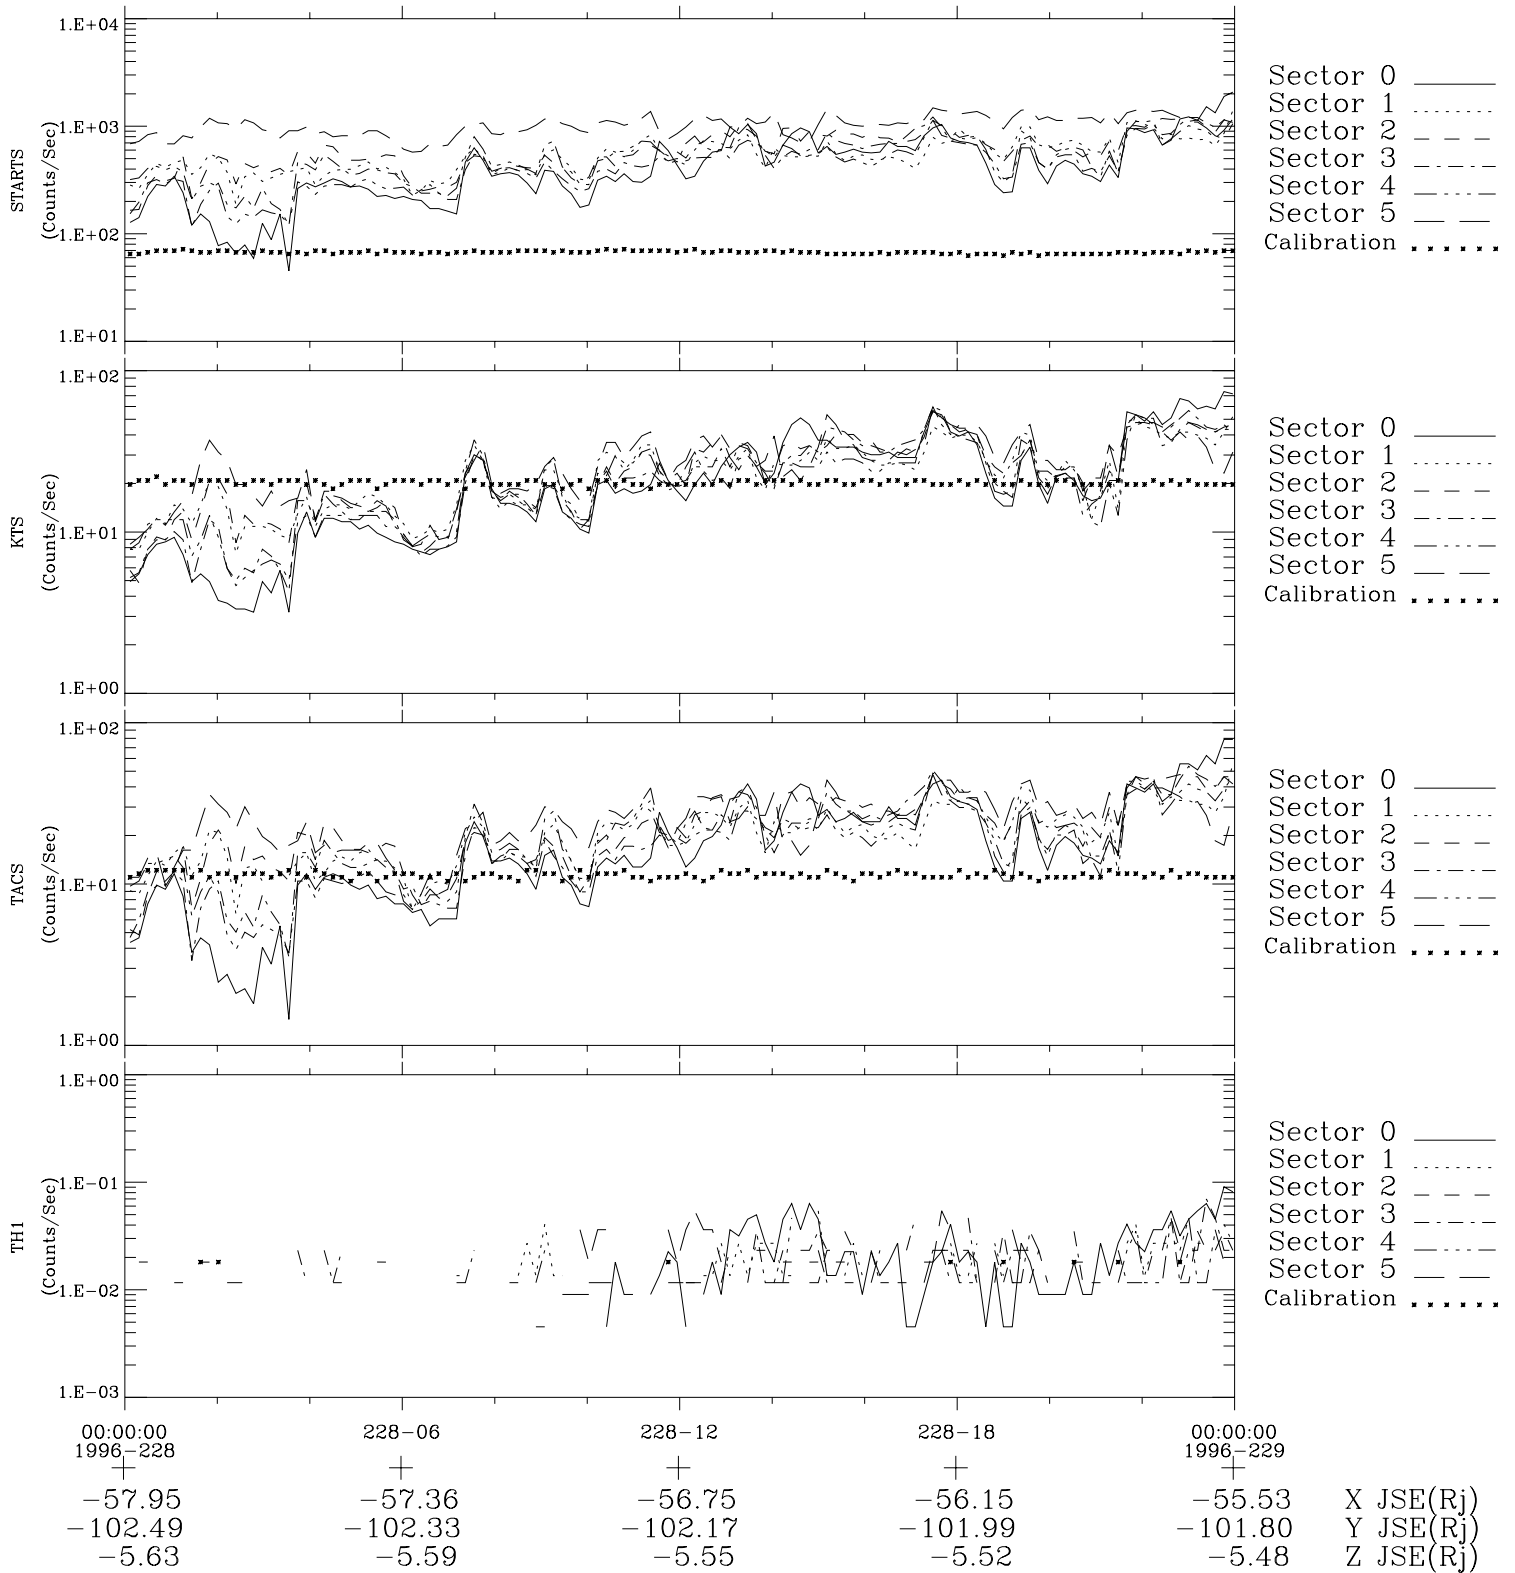

Galileo EPD Real-Time Six-Sector 96228

Software Version: RTLINE_R6 V 1.20
Data Production: 06-03-00
Plot Production: Fri Sep 14 08:02:33 2001

◇ = Jupiter look direction
□ = Corotation look direction