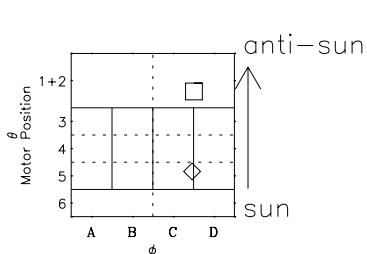

Galileo EPD Real-Time Six-Sector 96228

Software Version: RTLINE_R6 V 1.20
Data Production: 06-03-00
Plot Production: Fri Sep 14 08:02:33 2001

◇ = Jupiter look direction
□ = Corotation look direction