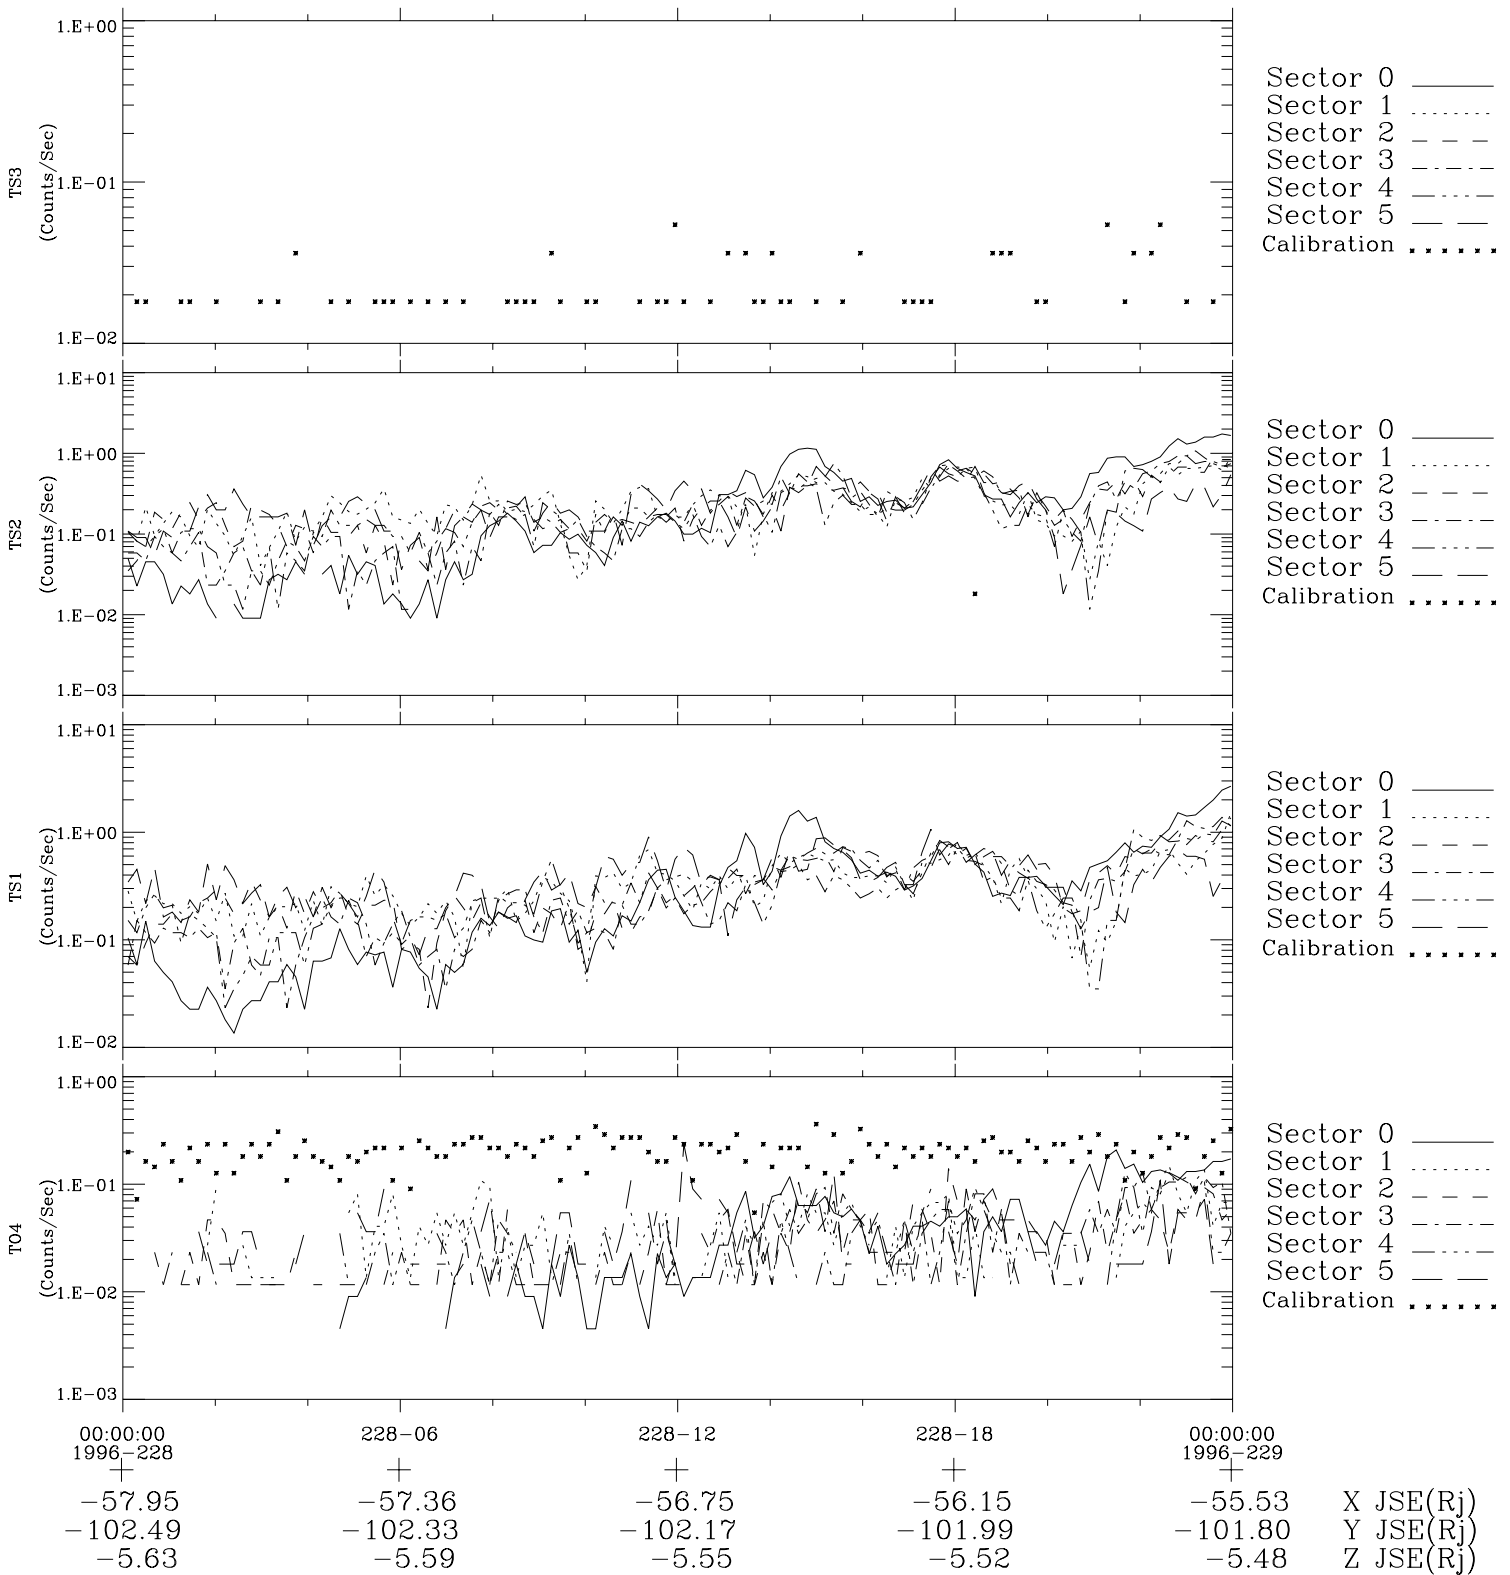

# Galileo EPD Real-Time Six-Sector 96228

Software Version: RTLINE\_R6 V 1.20  
Data Production: 06-03-00  
Plot Production: Fri Sep 14 08:02:33 2001

◇ = Jupiter look direction  
□ = Corotation look direction