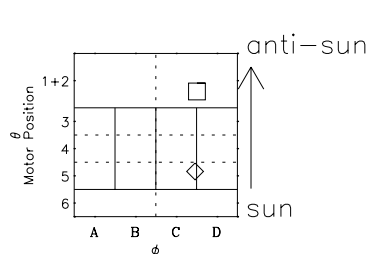

# Galileo EPD Real-Time Six-Sector 96228

Software Version: RTLINE\_R6 V 1.20  
Data Production: 06-03-00  
Plot Production: Fri Sep 14 08:02:33 2001

◇ = Jupiter look direction  
□ = Corotation look direction