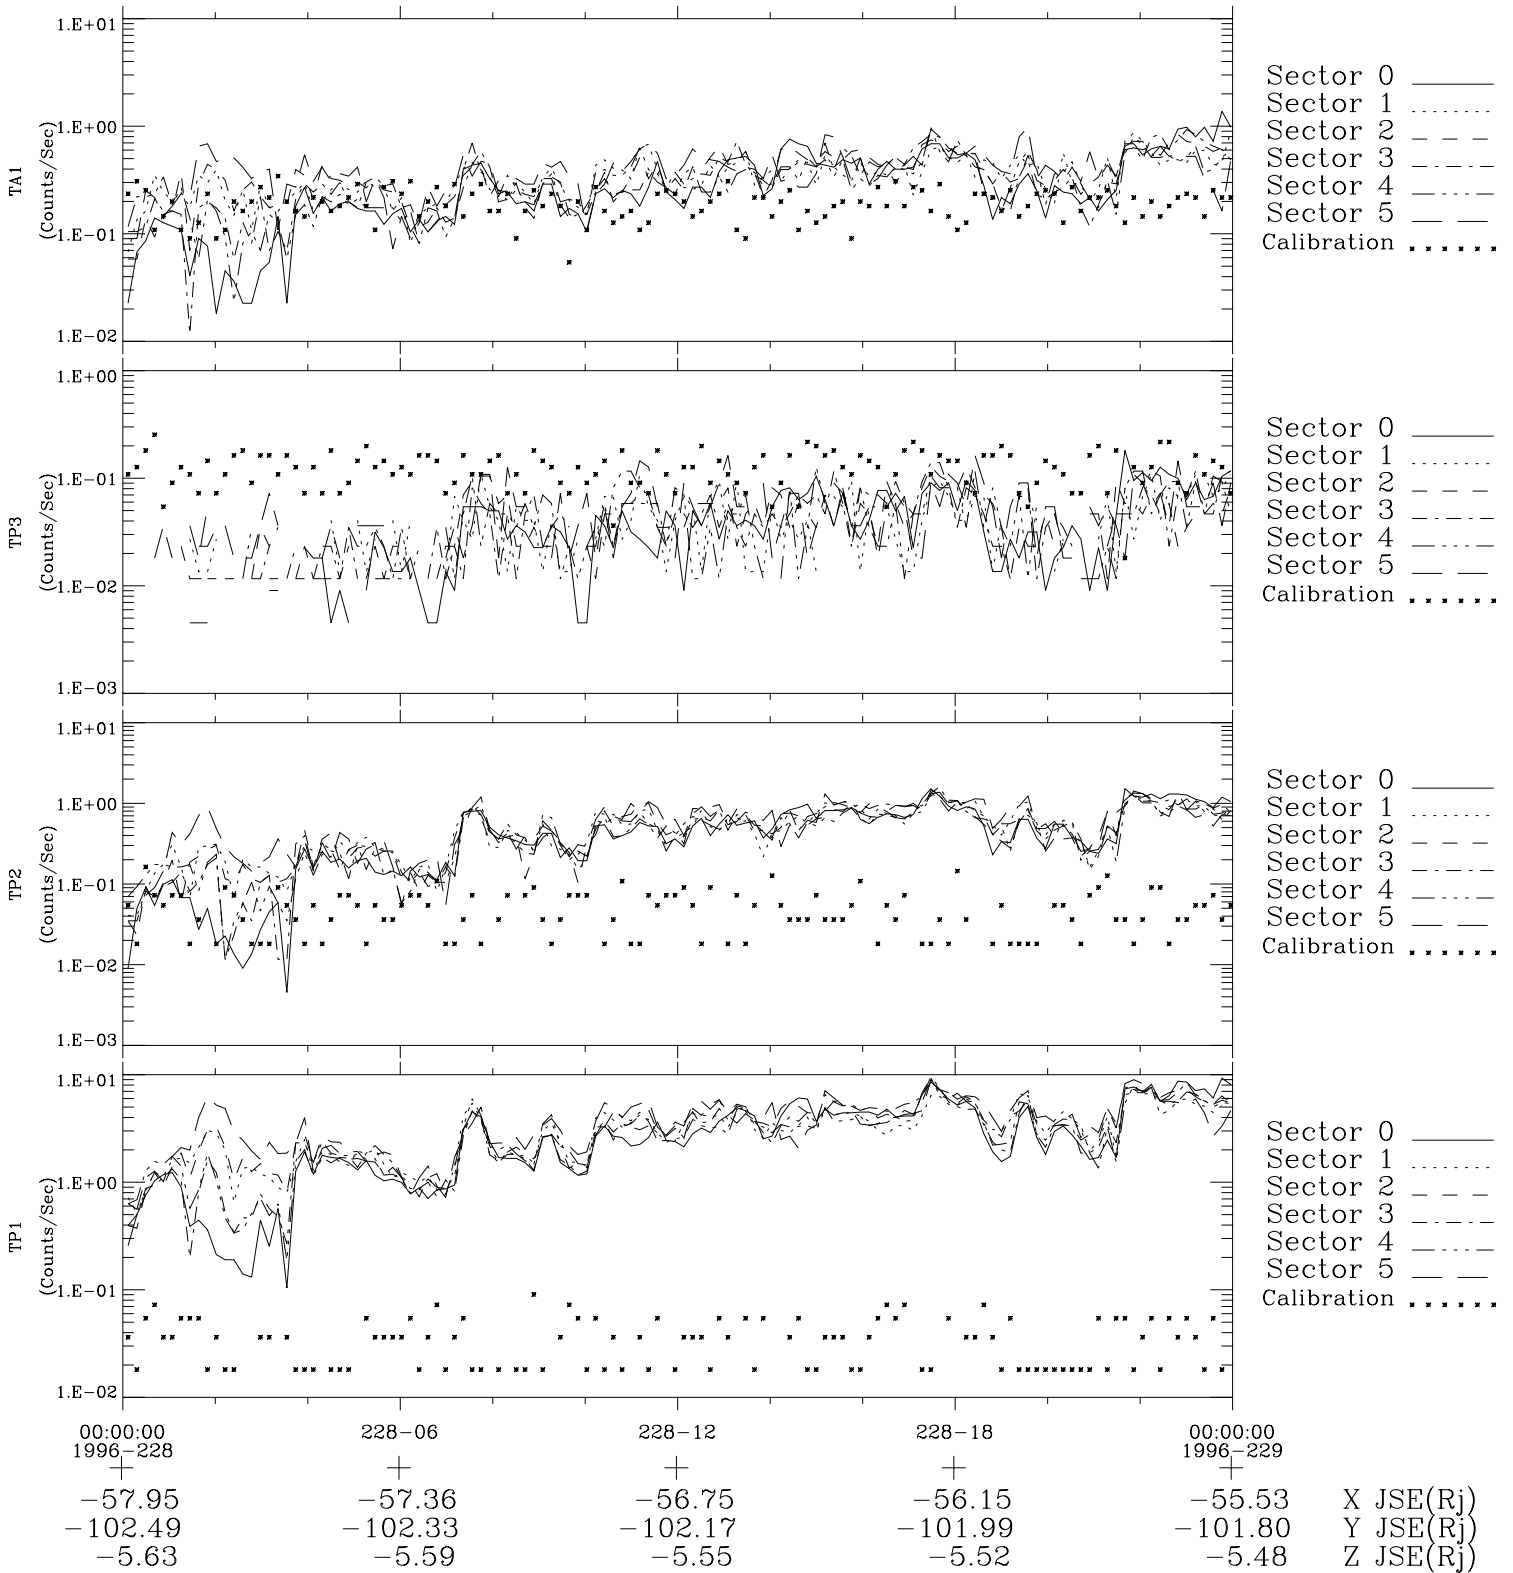

Galileo EPD Real-Time Six-Sector 96228

Software Version: RTLINE_R6 V 1.20
Data Production: 06-03-00
Plot Production: Fri Sep 14 08:02:31 2001

◇ = Jupiter look direction
□ = Corotation look direction