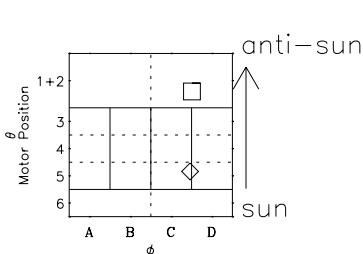

Galileo EPD Real-Time Six-Sector 96228

Software Version: RTLINE_R6 V 1.20
Data Production: 06-03-00
Plot Production: Fri Sep 14 08:02:31 2001

◇ = Jupiter look direction
□ = Corotation look direction