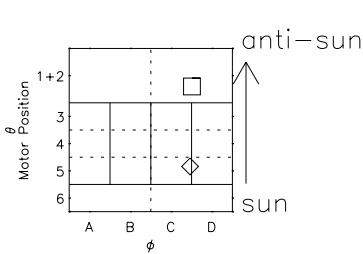

# Galileo EPD Real Elevation Anisotropies 96228

Software Version: RTELEV\_NORM V 1.20  
Data Production: 06-03-00  
Plot Production: Fri Sep 14 08:01:47 2001  
Color File: wondr3  
Geofactor File: 1.1

◇ = Jupiter look direction  
□ = Corotation look direction