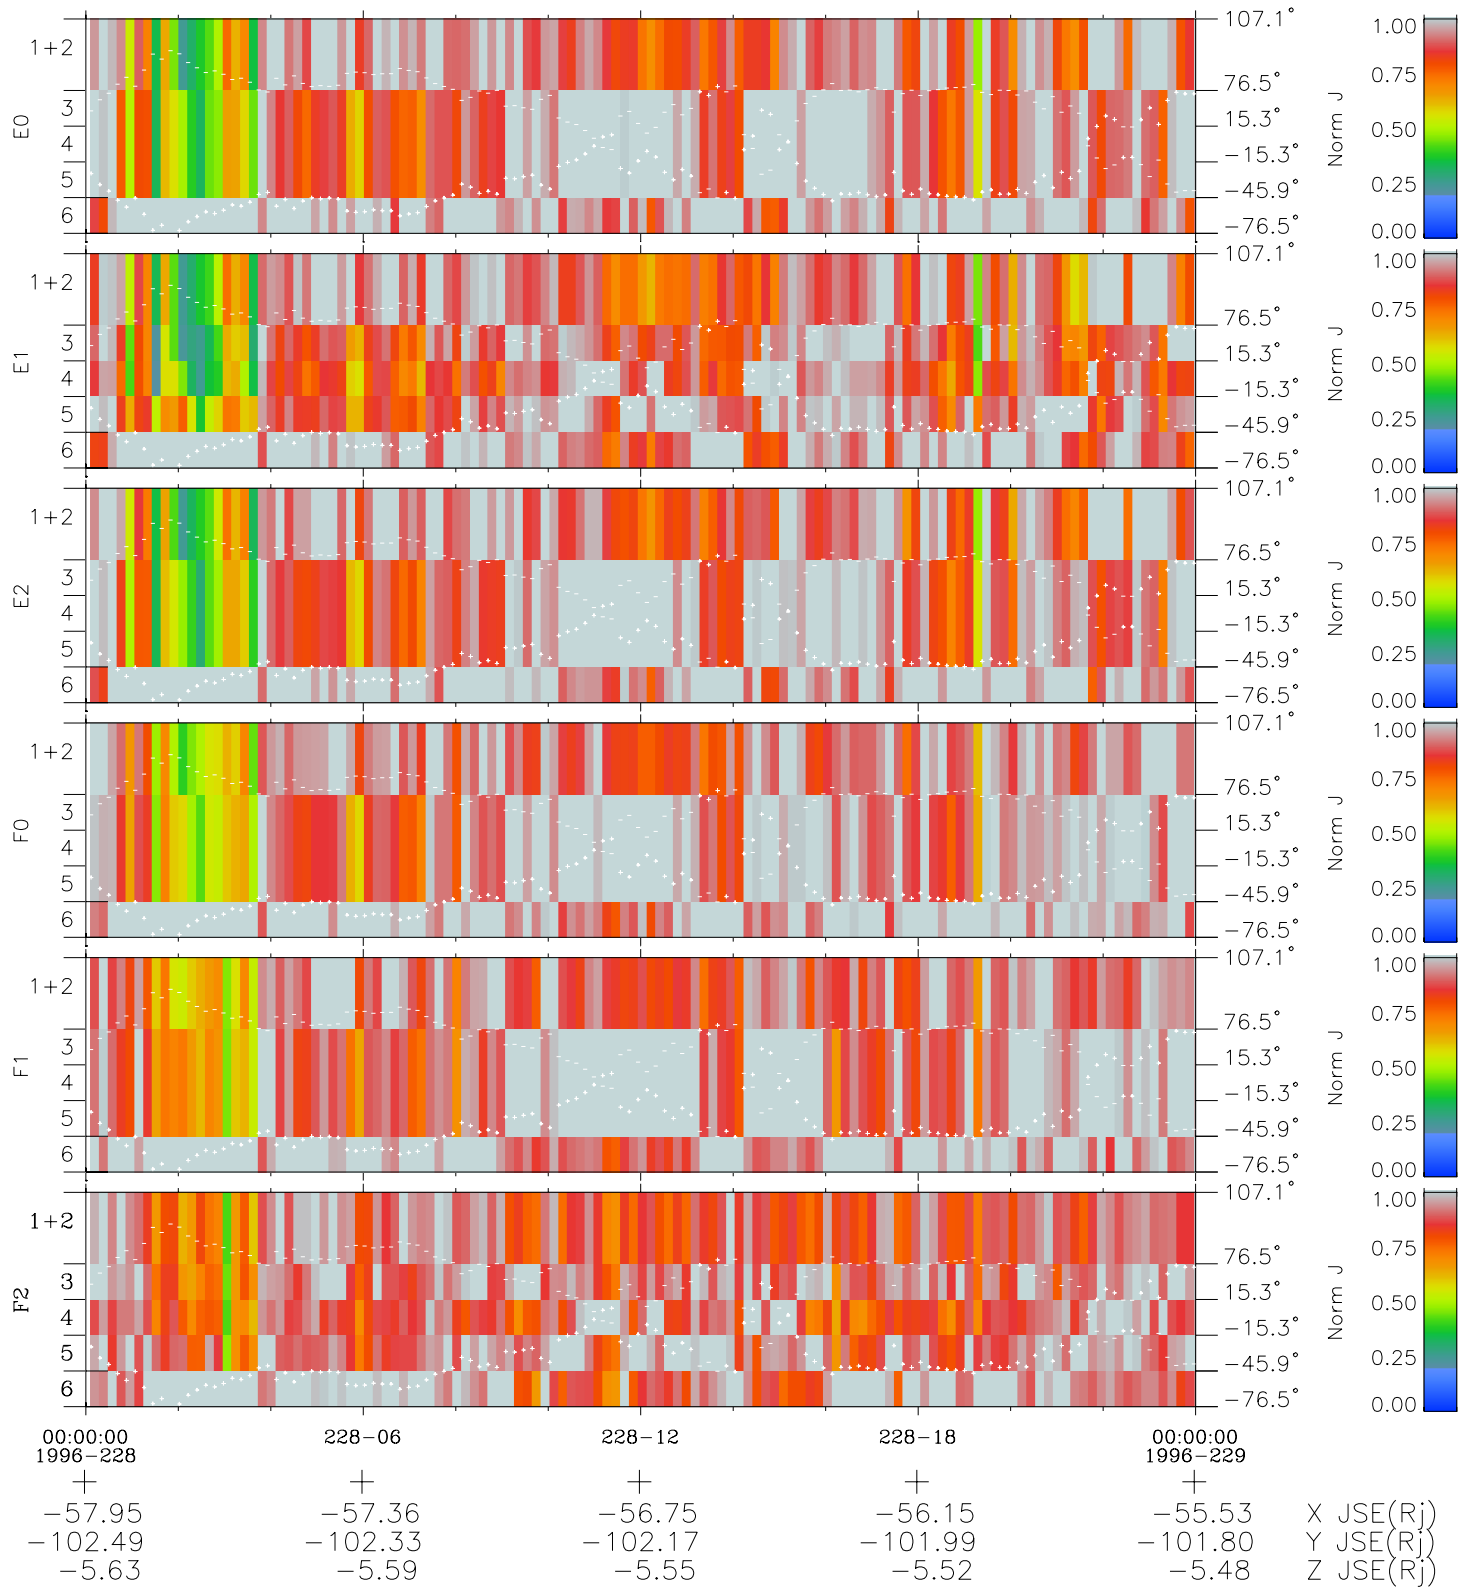

# Galileo EPD Real Elevation Anisotropies 96228

Software Version: RTELEV\_NORM V 1.20  
Data Production: 06-03-00  
Plot Production: Fri Sep 14 08:01:47 2001  
Color File: wondr3  
Geofactor File: 1.1

◇ = Jupiter look direction  
□ = Corotation look direction