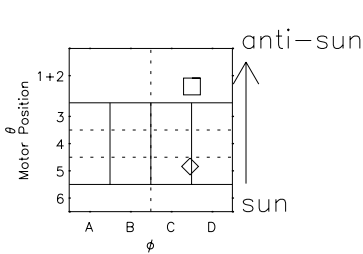

Galileo EPD Real Elevation Anisotropies 96228

Software Version: RTELEV_MEAN V 1.20
 Data Production: 06-03-00
 Plot Production: Fri Sep 14 08:01:24 2001
 Color File: wondr3
 Geofactor File: 1.1

◇ = Jupiter look direction
 □ = Corotation look direction