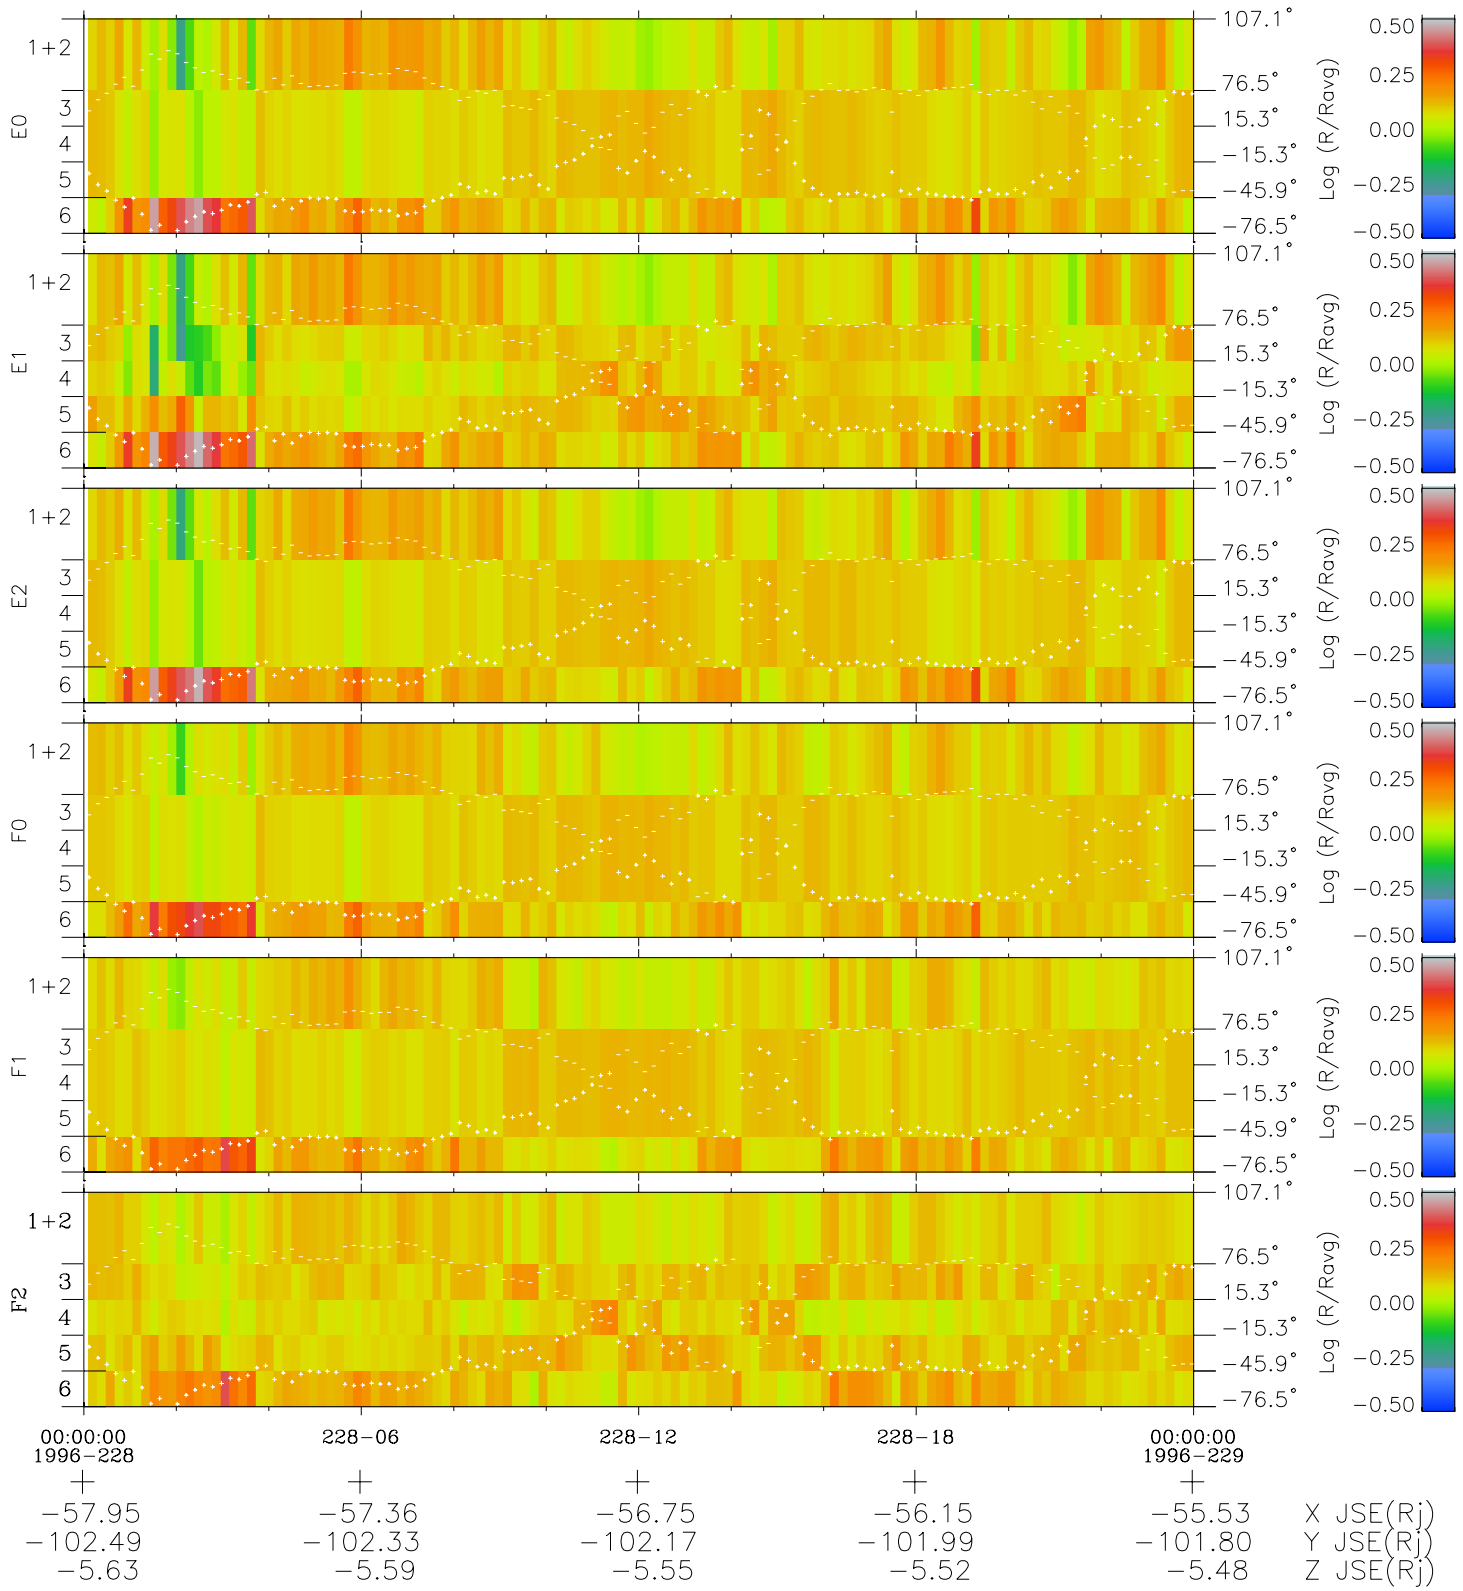

Galileo EPD Real Elevation Anisotropies 96228

Software Version: RTELEV_MEAN V 1.20
 Data Production: 06-03-00
 Plot Production: Fri Sep 14 08:01:24 2001
 Color File: wondr3
 Geofactor File: 1.1

◇ = Jupiter look direction
 □ = Corotation look direction