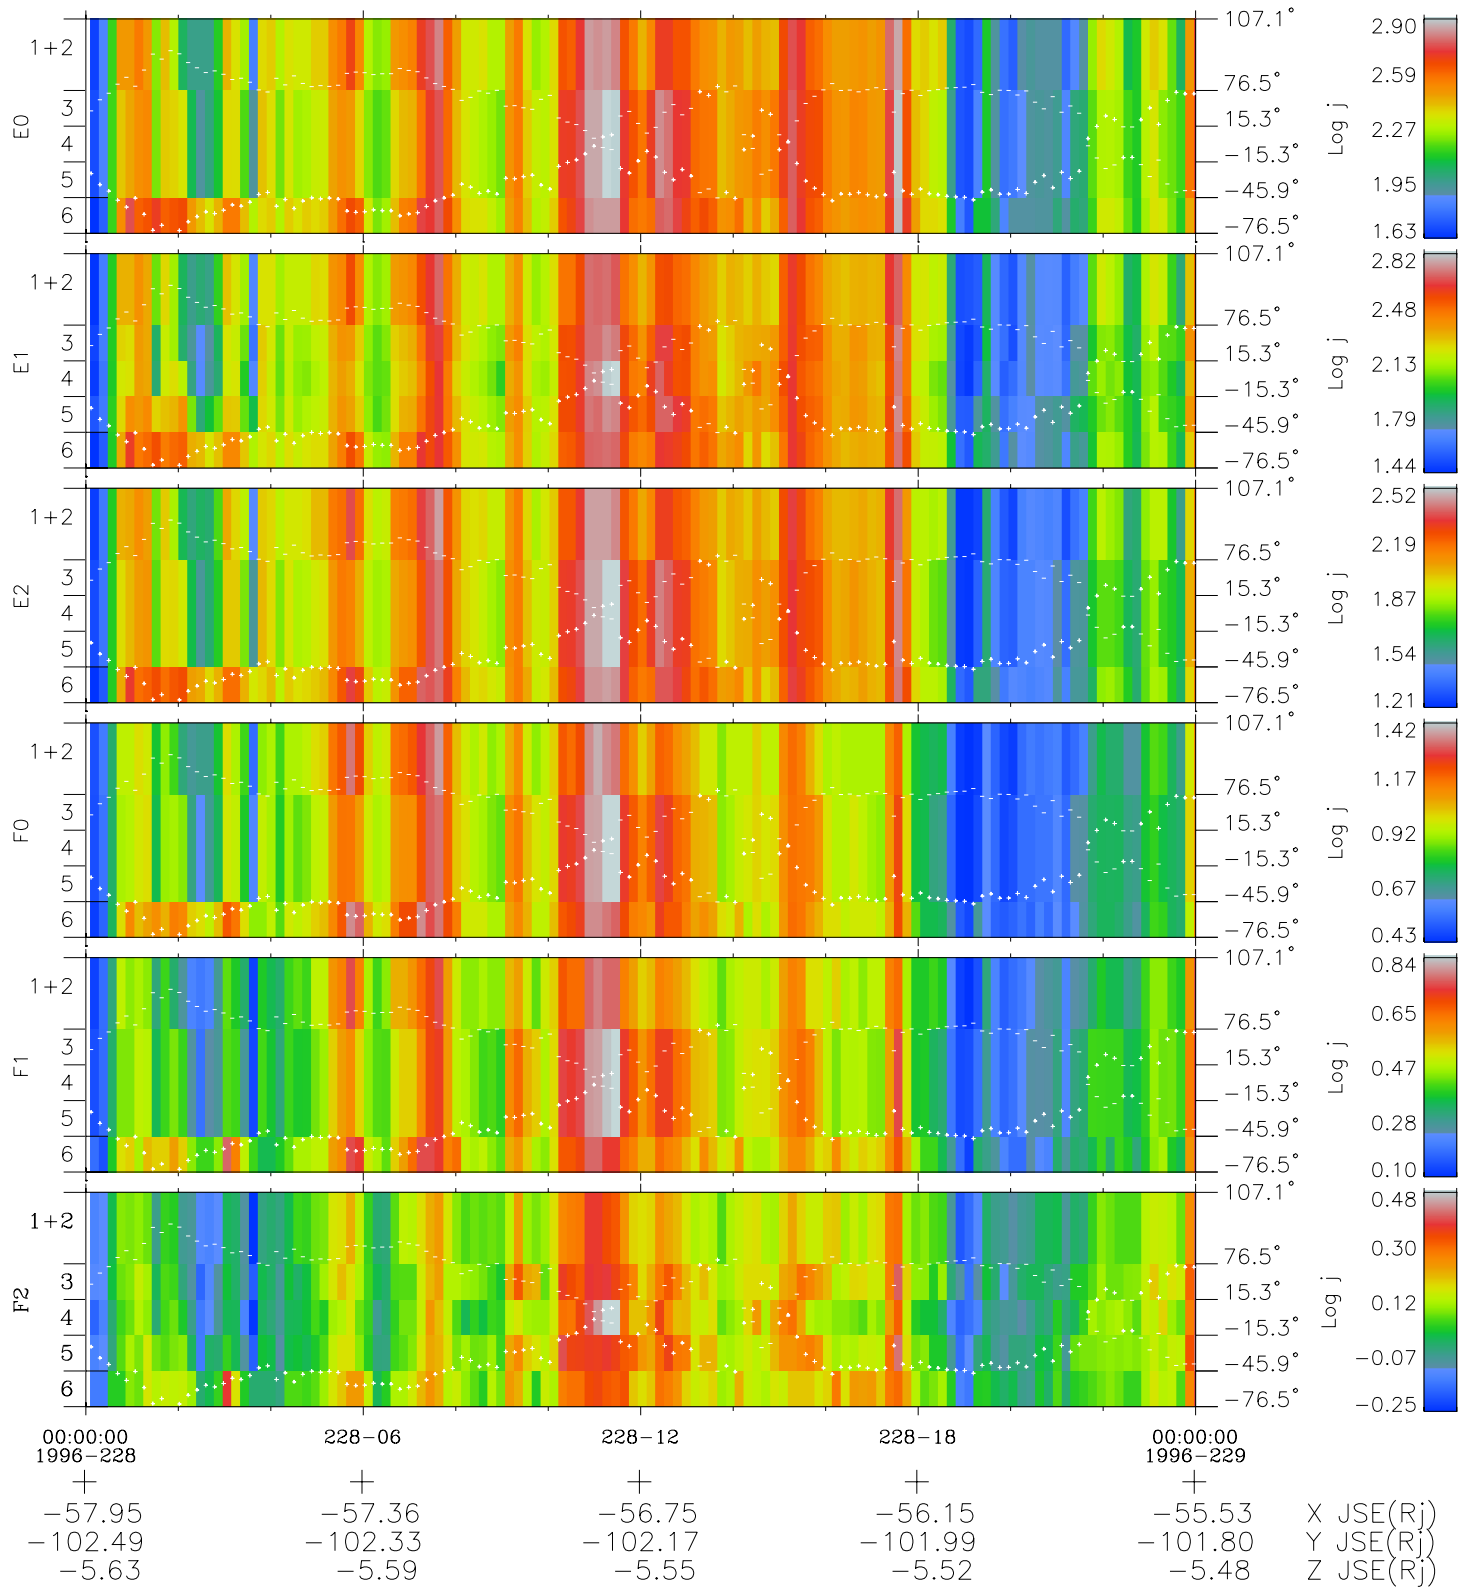

Galileo EPD Real Elevation Anisotropies 96228

Software Version: RTELEV_FLUX V 1.20
Data Production: 06-03-00
Plot Production: Fri Sep 14 08:01:36 2001
Color File: wondr3
Geofactor File: 1.1

- ◇ = Jupiter look direction
- = Corotation look direction