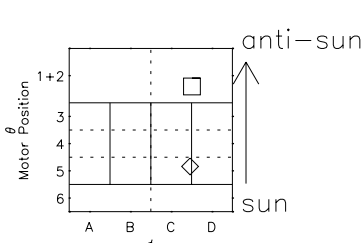

Galileo EPD Real Elevation Anisotropies 96228

Software Version: RTELEV_FLUX V 1.20
Data Production: 06-03-00
Plot Production: Fri Sep 14 08:01:36 2001
Color File: wondr3
Geofactor File: 1.1

- ◇ = Jupiter look direction
- = Corotation look direction