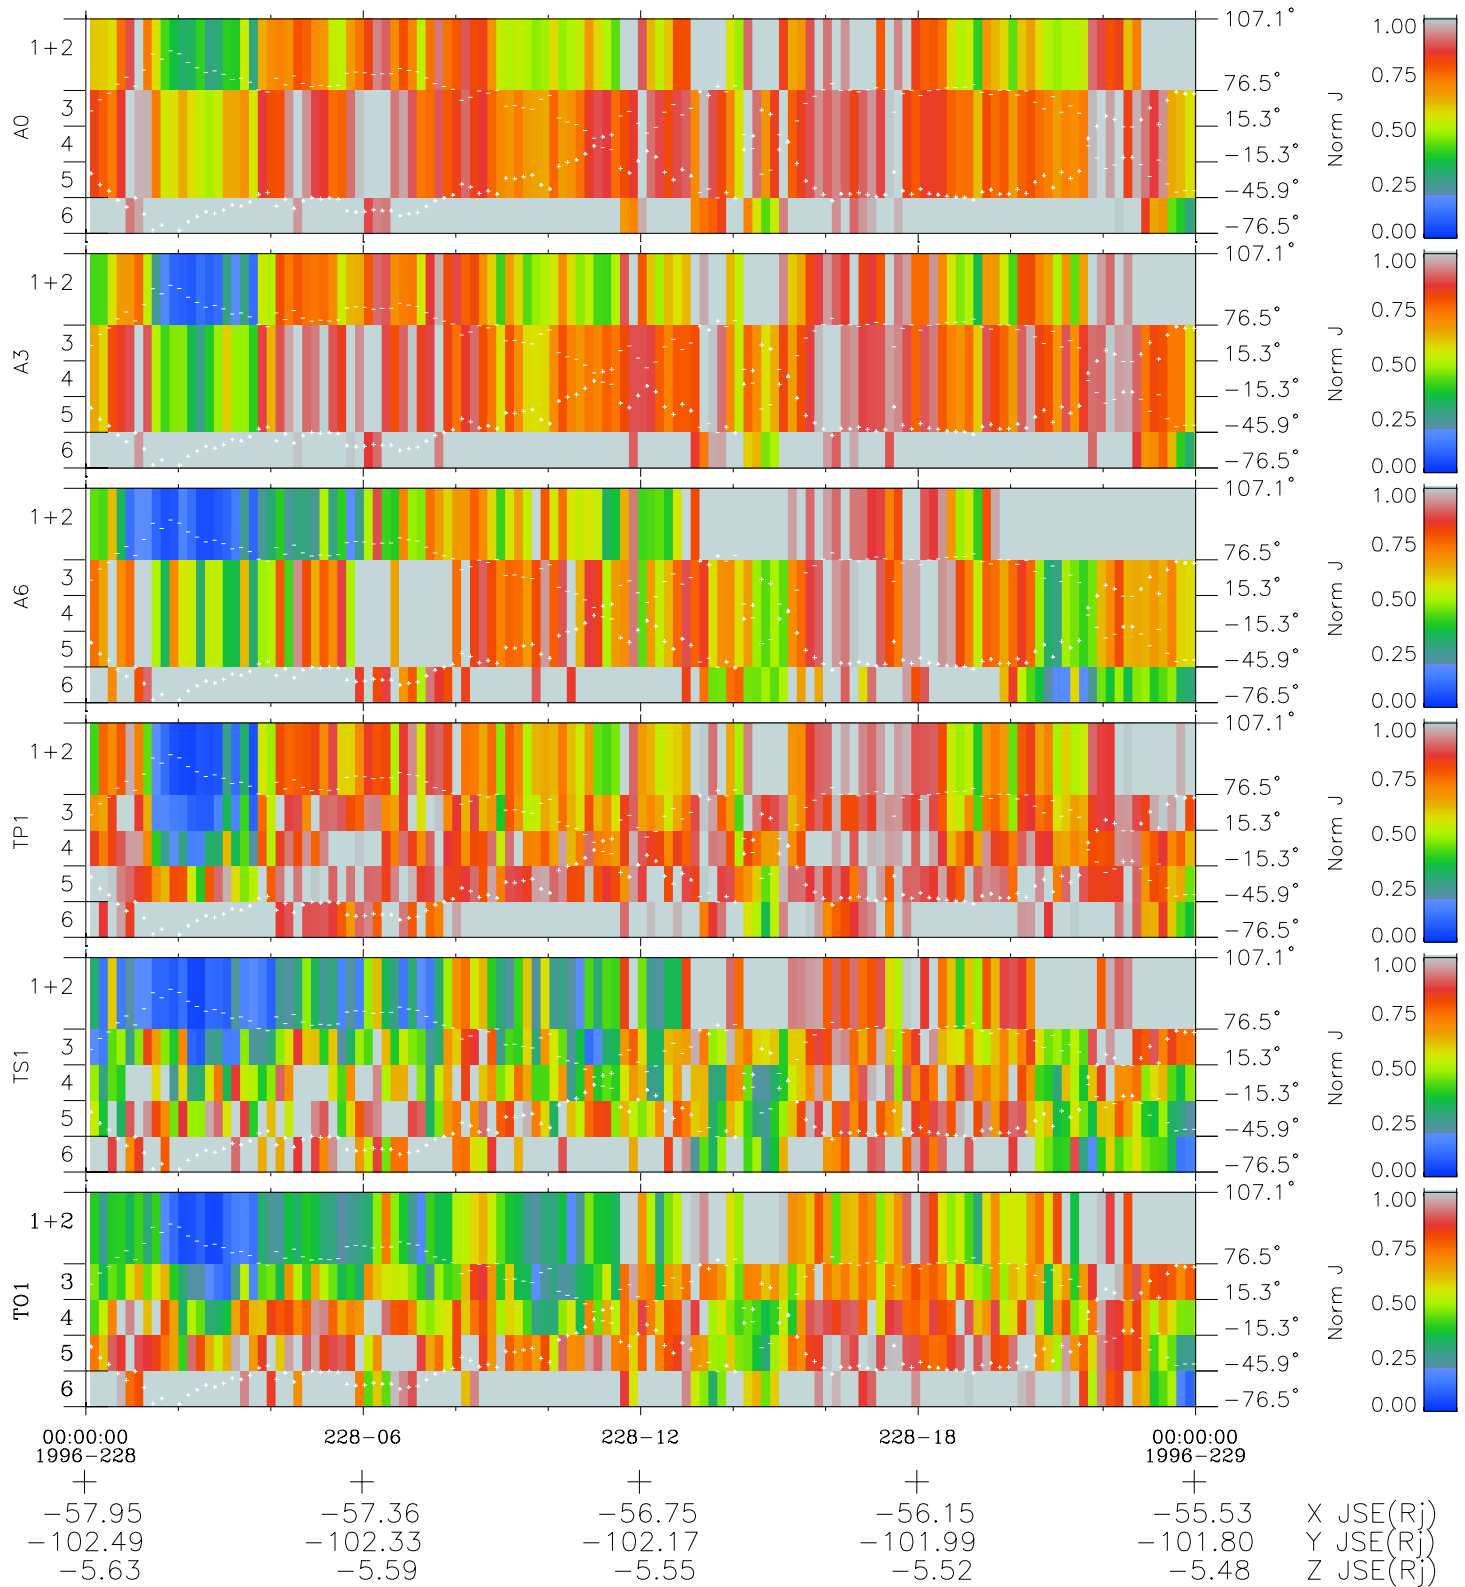

Galileo EPD Real Elevation Anisotropies 96228

Software Version: RTELEV_NORM V 1.20
 Data Production: 06-03-00
 Plot Production: Fri Sep 14 08:01:41 2001
 Color File: wondr3
 Geofactor File: 1.1

- ◇ = Jupiter look direction
- = Corotation look direction