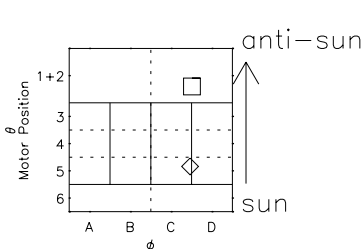

Galileo EPD Real Elevation Anisotropies 96228

Software Version: RTELEV_NORM V 1.20
 Data Production: 06-03-00
 Plot Production: Fri Sep 14 08:01:41 2001
 Color File: wondr3
 Geofactor File: 1.1

- ◇ = Jupiter look direction
- = Corotation look direction