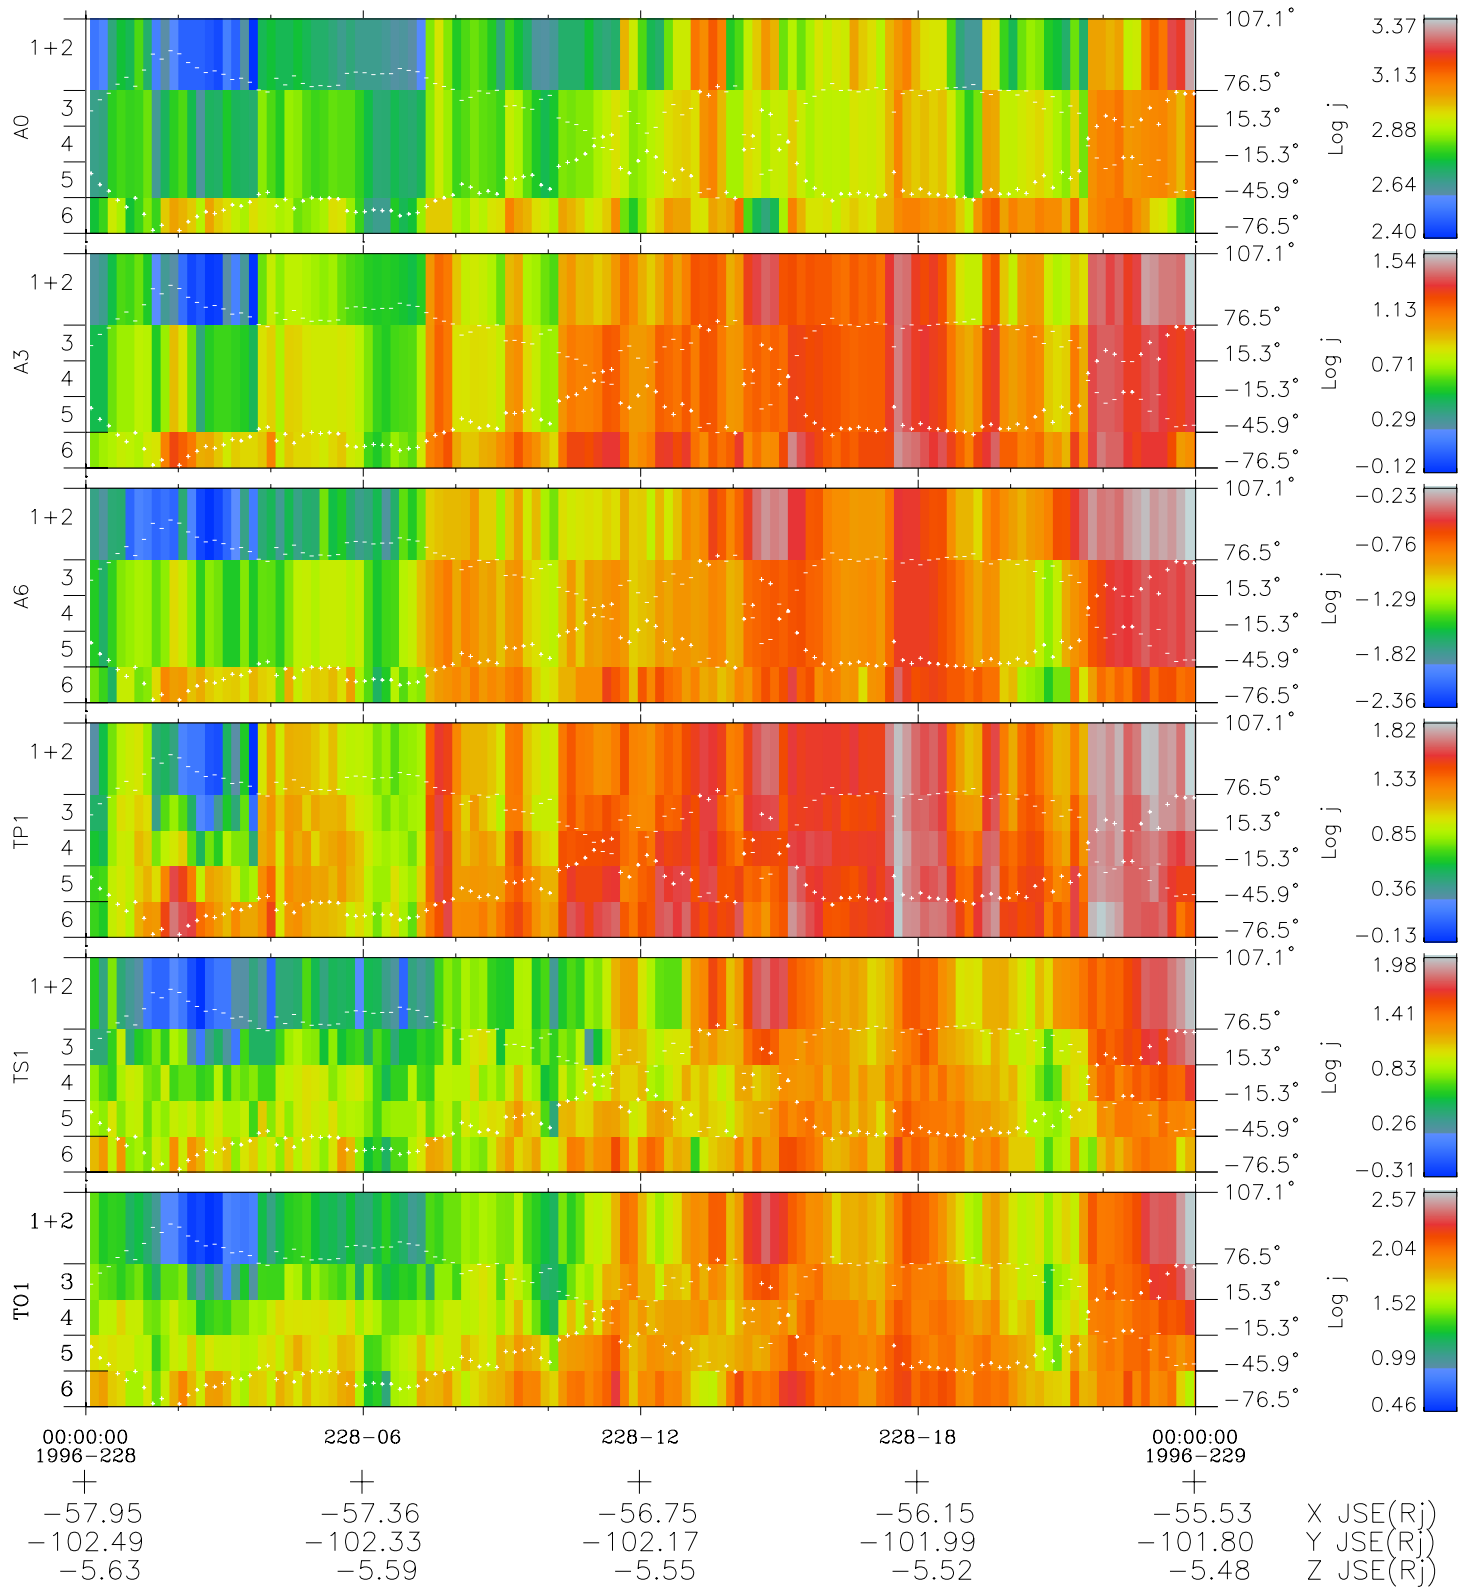

Galileo EPD Real Elevation Anisotropies 96228

Software Version: RTELEV_FLUX V 1.20
Data Production: 06-03-00
Plot Production: Fri Sep 14 08:01:30 2001
Color File: wondr3
Geofactor File: 1.1

- ◇ = Jupiter look direction
- = Corotation look direction