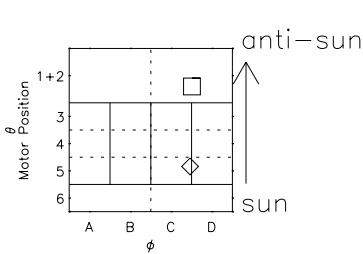

Galileo EPD Real Elevation Anisotropies 96228

Software Version: RTELEV_FLUX V 1.20
Data Production: 06-03-00
Plot Production: Fri Sep 14 08:01:30 2001
Color File: wondr3
Geofactor File: 1.1

- ◇ = Jupiter look direction
- = Corotation look direction