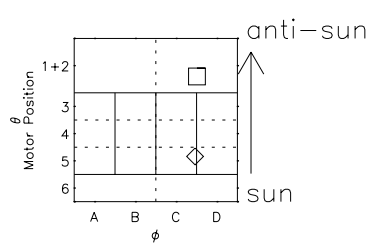

Galileo EPD Real Time Azimuth Anisotropies 96228

Software Version: RTAZIM_NORM V 1.20
 Data Production: 06-03-00
 Plot Production: Fri Sep 14 08:02:20 2001
 Color File: wondr3
 Geofactor File: 1.1

00:00:00 1996-228	228-06	228-12	228-18	00:00:00 1996-229	
+	+	+	+	+	
-57.95	-57.36	-56.75	-56.15	-55.53	X JSE(R _j)
-102.49	-102.33	-102.17	-101.99	-101.80	Y JSE(R _j)
-5.63	-5.59	-5.55	-5.52	-5.48	Z JSE(R _j)

◇ = Jupiter look direction
 □ = Corotation look direction