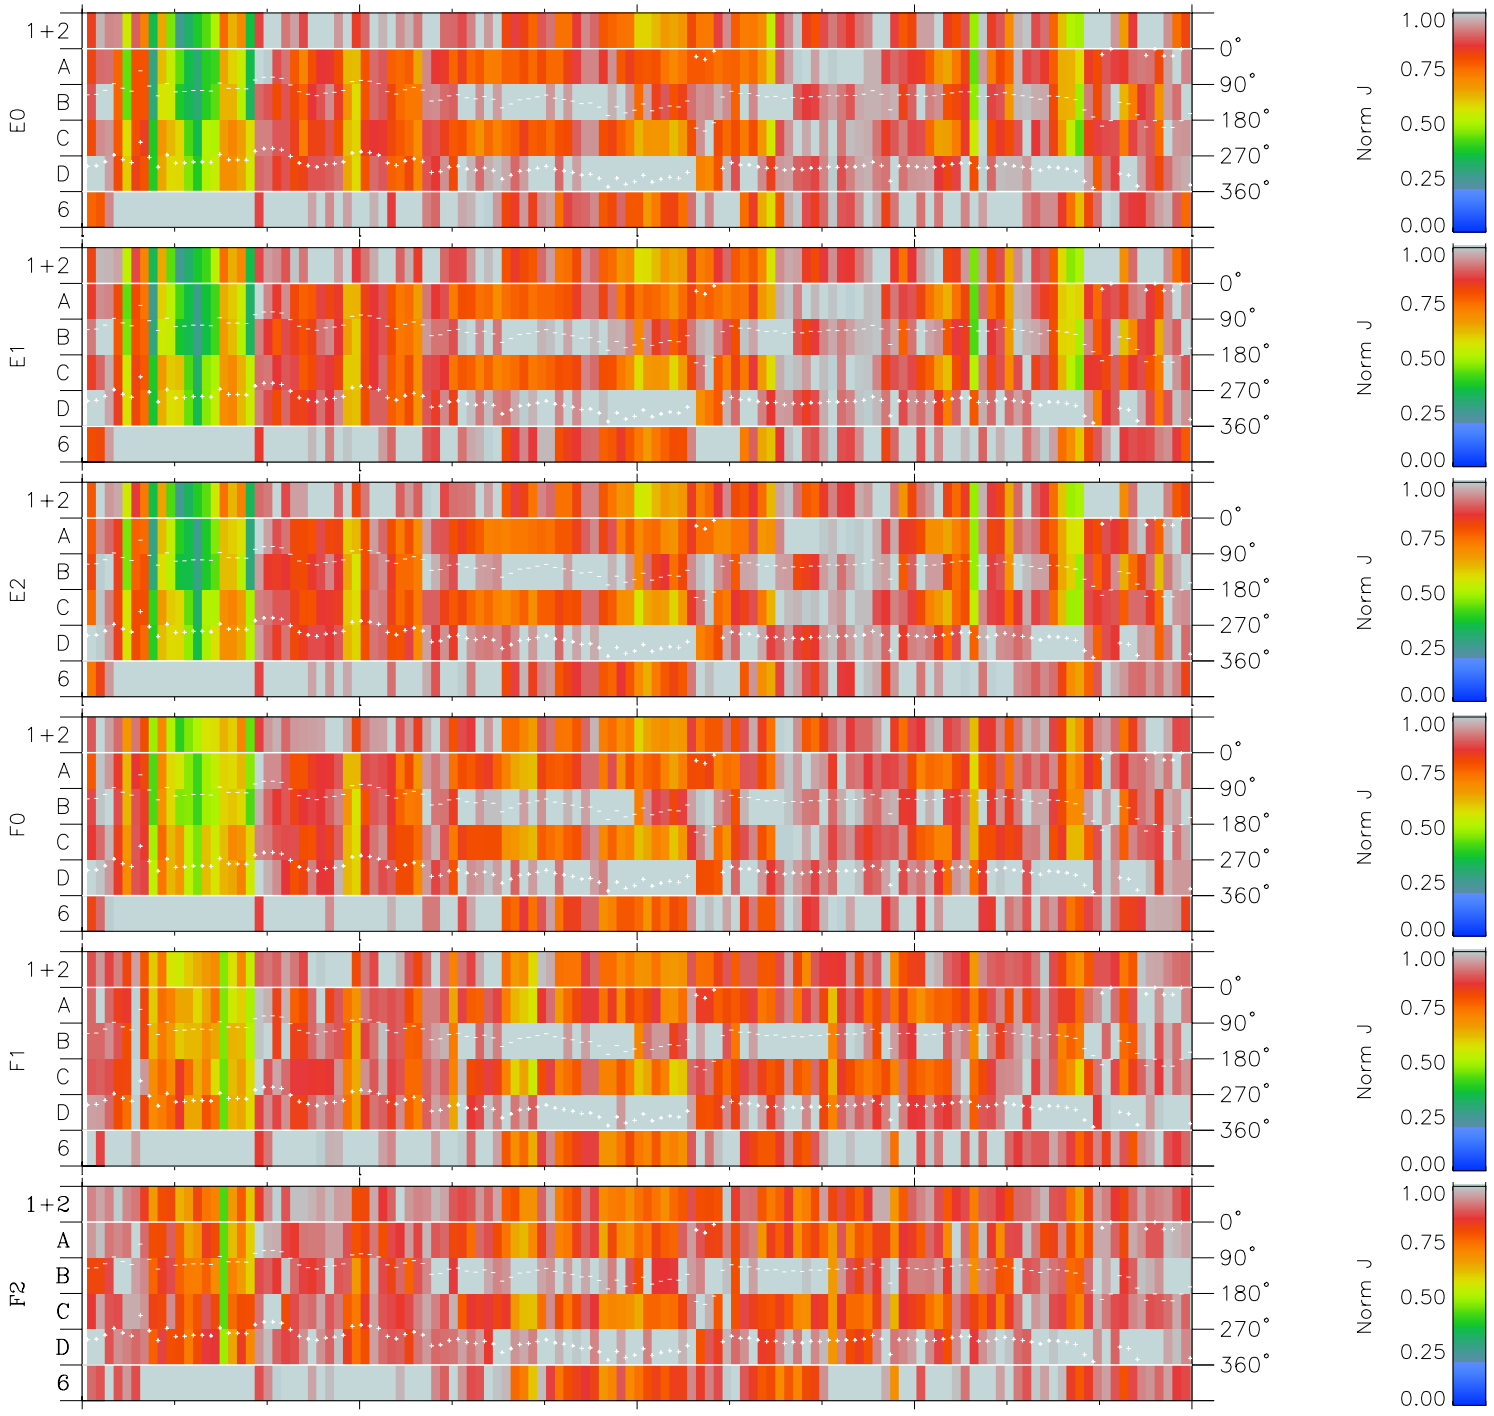

Galileo EPD Real Time Azimuth Anisotropies 96228

Software Version: RTAZIM_NORM V 1.20
 Data Production: 06-03-00
 Plot Production: Fri Sep 14 08:02:20 2001
 Color File: wondr3
 Geofactor File: 1.1

00:00:00 1996-228	228-06	228-12	228-18	00:00:00 1996-229	
+	+	+	+	+	
-57.95	-57.36	-56.75	-56.15	-55.53	X JSE(R _j)
-102.49	-102.33	-102.17	-101.99	-101.80	Y JSE(R _j)
-5.63	-5.59	-5.55	-5.52	-5.48	Z JSE(R _j)

◇ = Jupiter look direction
 □ = Corotation look direction