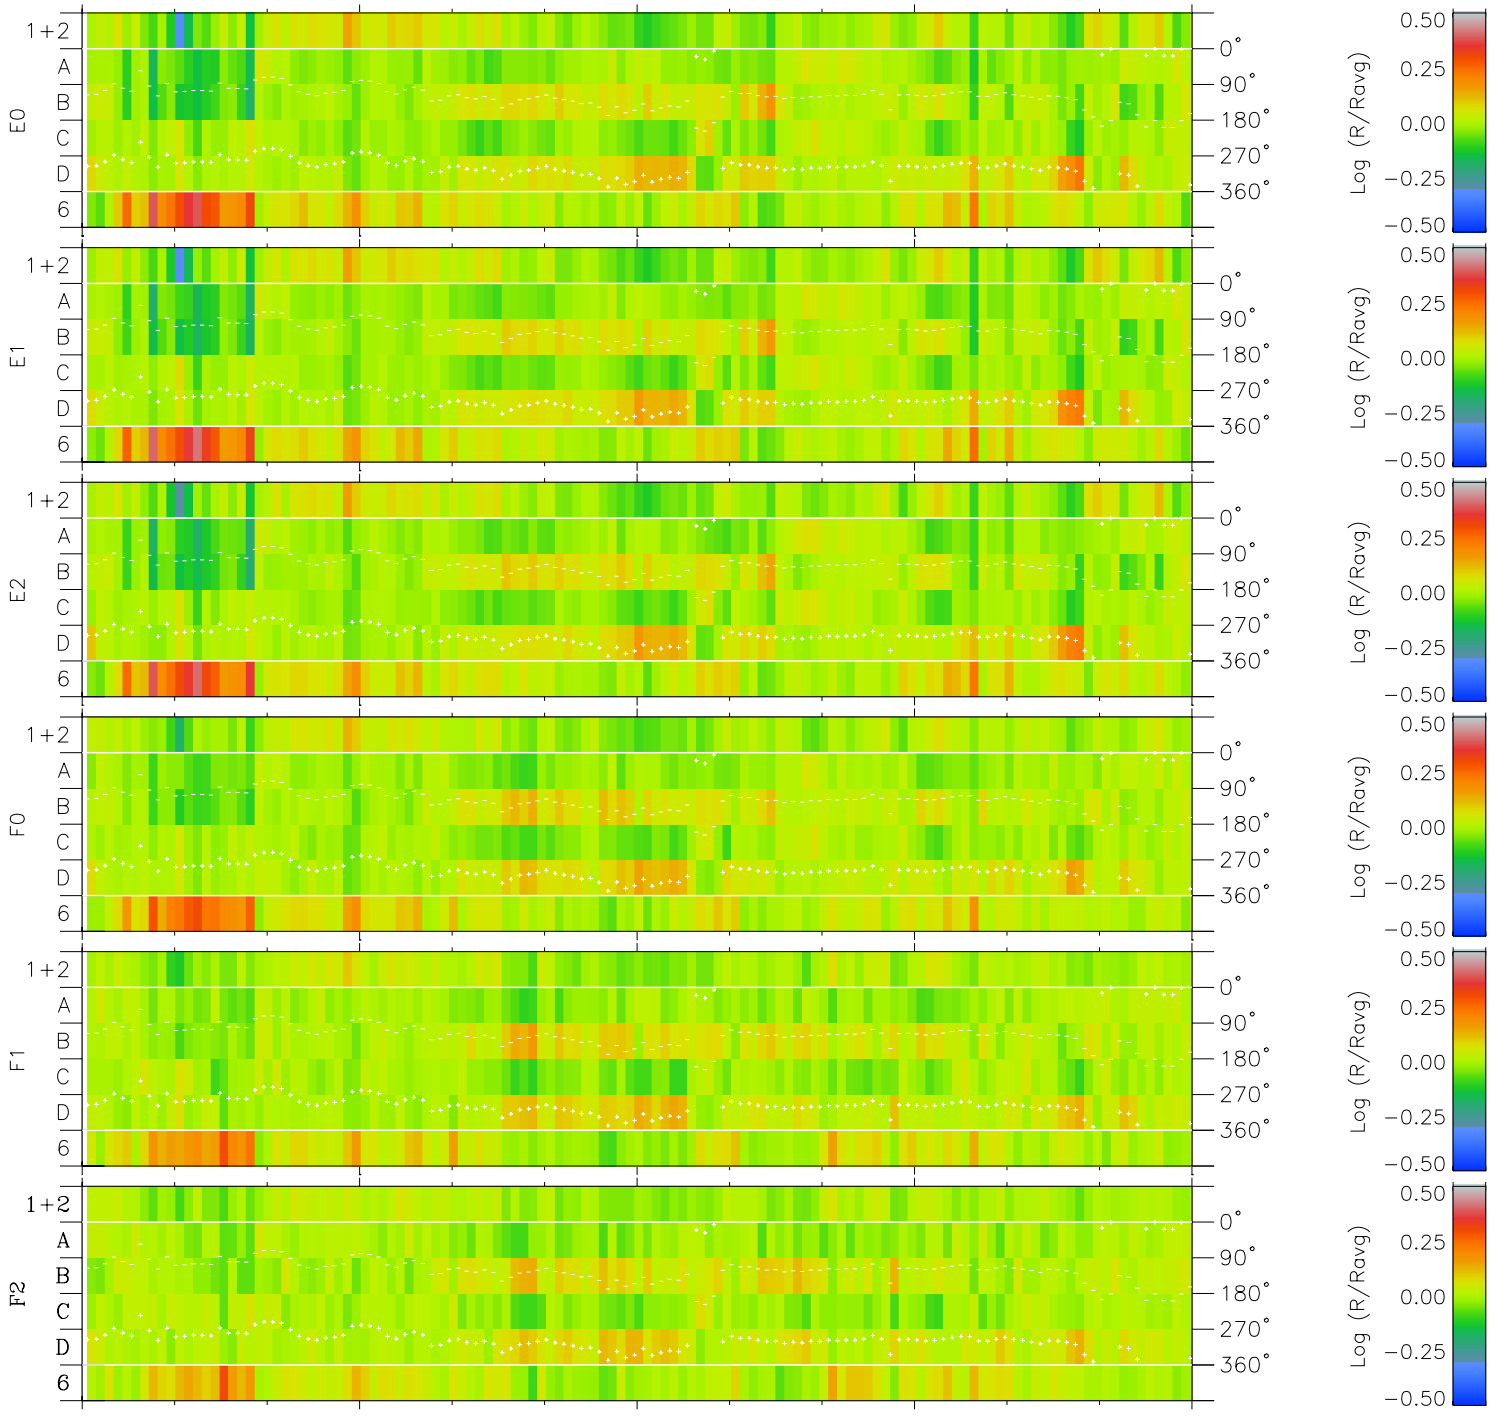

Galileo EPD Real Time Azimuth Anisotropies 96228

Software Version: RTAZIM_MEAN V 1.20
 Data Production: 06-03-00
 Plot Production: Fri Sep 14 08:01:58 2001
 Color File: wondr3
 Geofactor File: 1.1

00:00:00 1996-228	228-06	228-12	228-18	00:00:00 1996-229	
+	+	+	+	+	X JSE(R _j)
-57.95	-57.36	-56.75	-56.15	-55.53	Y JSE(R _j)
-102.49	-102.33	-102.17	-101.99	-101.80	Z JSE(R _j)
-5.63	-5.59	-5.55	-5.52	-5.48	

◇ = Jupiter look direction
 □ = Corotation look direction