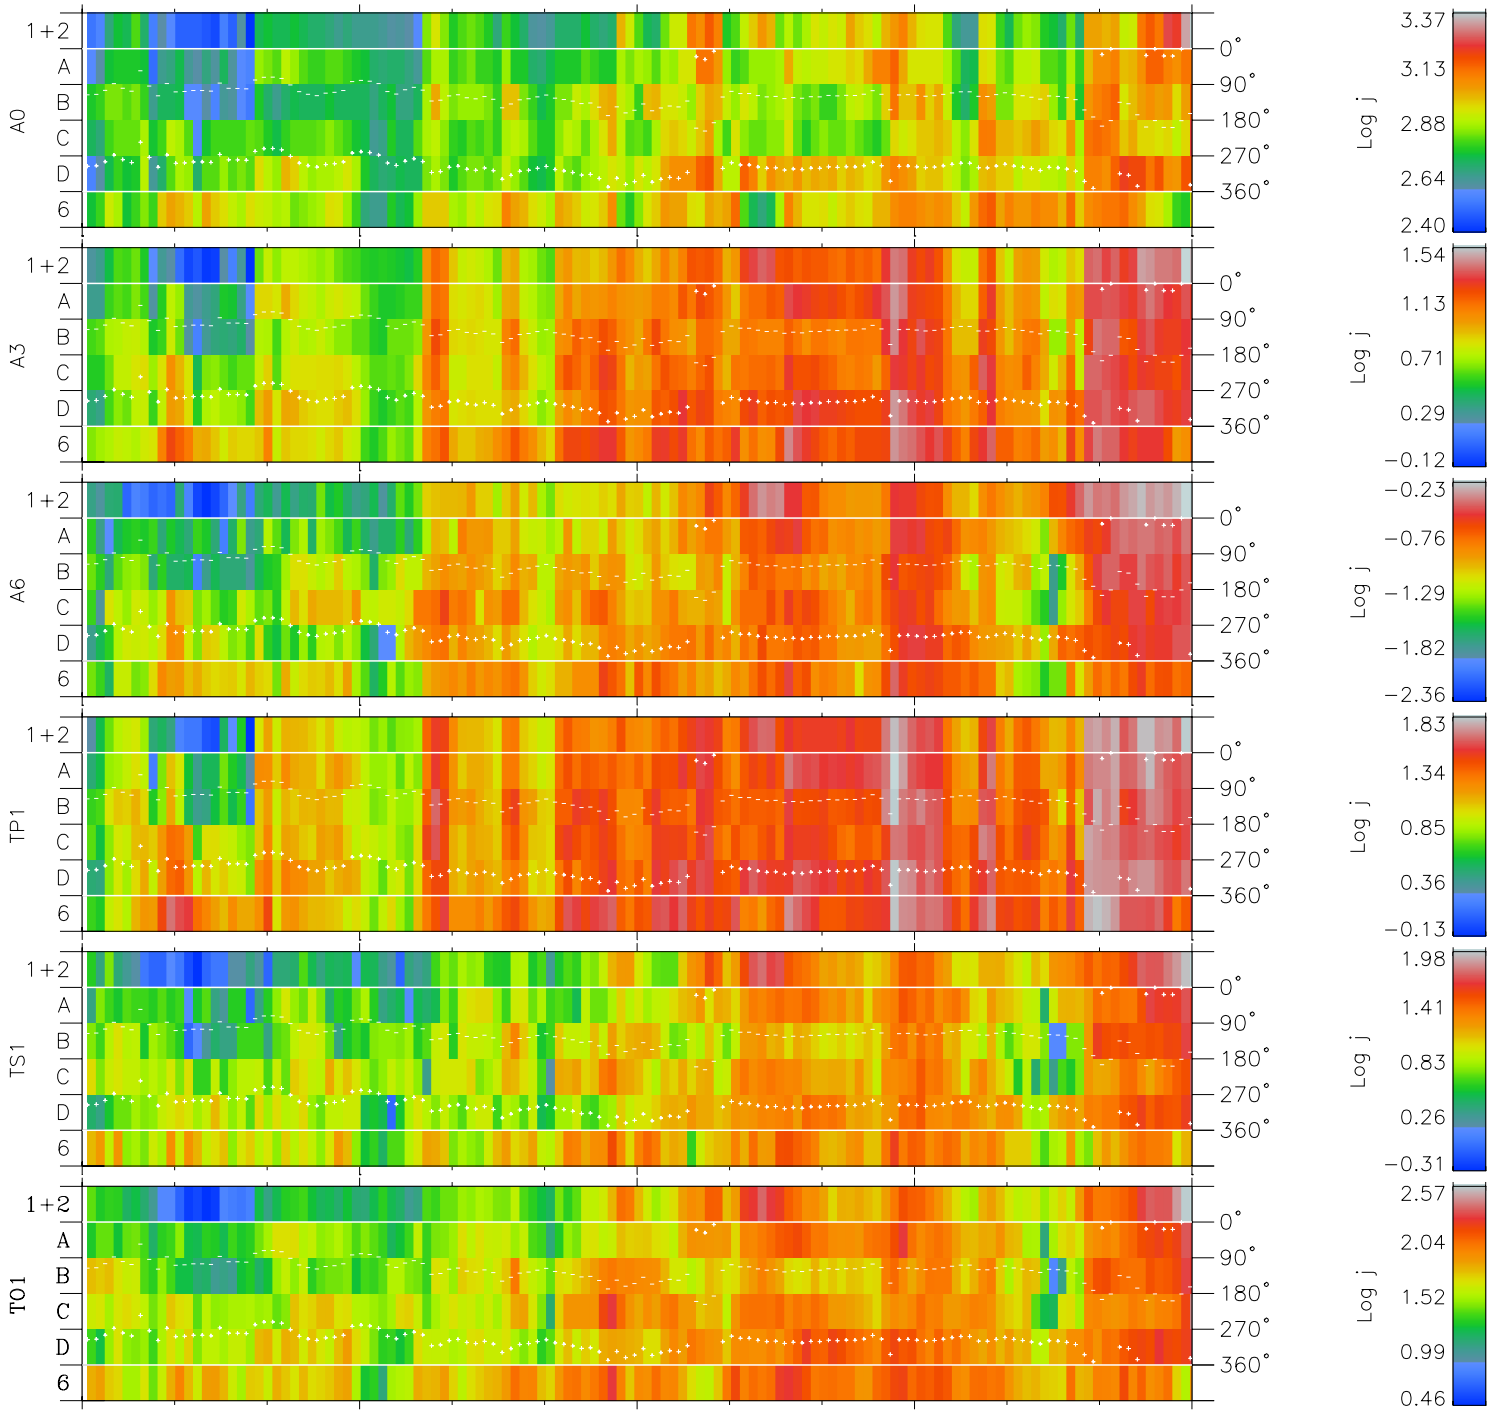

Galileo EPD Real Time Azimuth Anisotropies 96228

Software Version: RTAZIM_FLUX V 1.20
 Data Production: 06-03-00
 Plot Production: Fri Sep 14 08:02:03 2001
 Color File: wondr3
 Geofactor File: 1.1

00:00:00 1996-228	228-06	228-12	228-18	00:00:00 1996-229	
+	+	+	+	+	X JSE(R _j)
-57.95	-57.36	-56.75	-56.15	-55.53	Y JSE(R _j)
-102.49	-102.33	-102.17	-101.99	-101.80	Z JSE(R _j)
-5.63	-5.59	-5.55	-5.52	-5.48	

◇ = Jupiter look direction
 □ = Corotation look direction