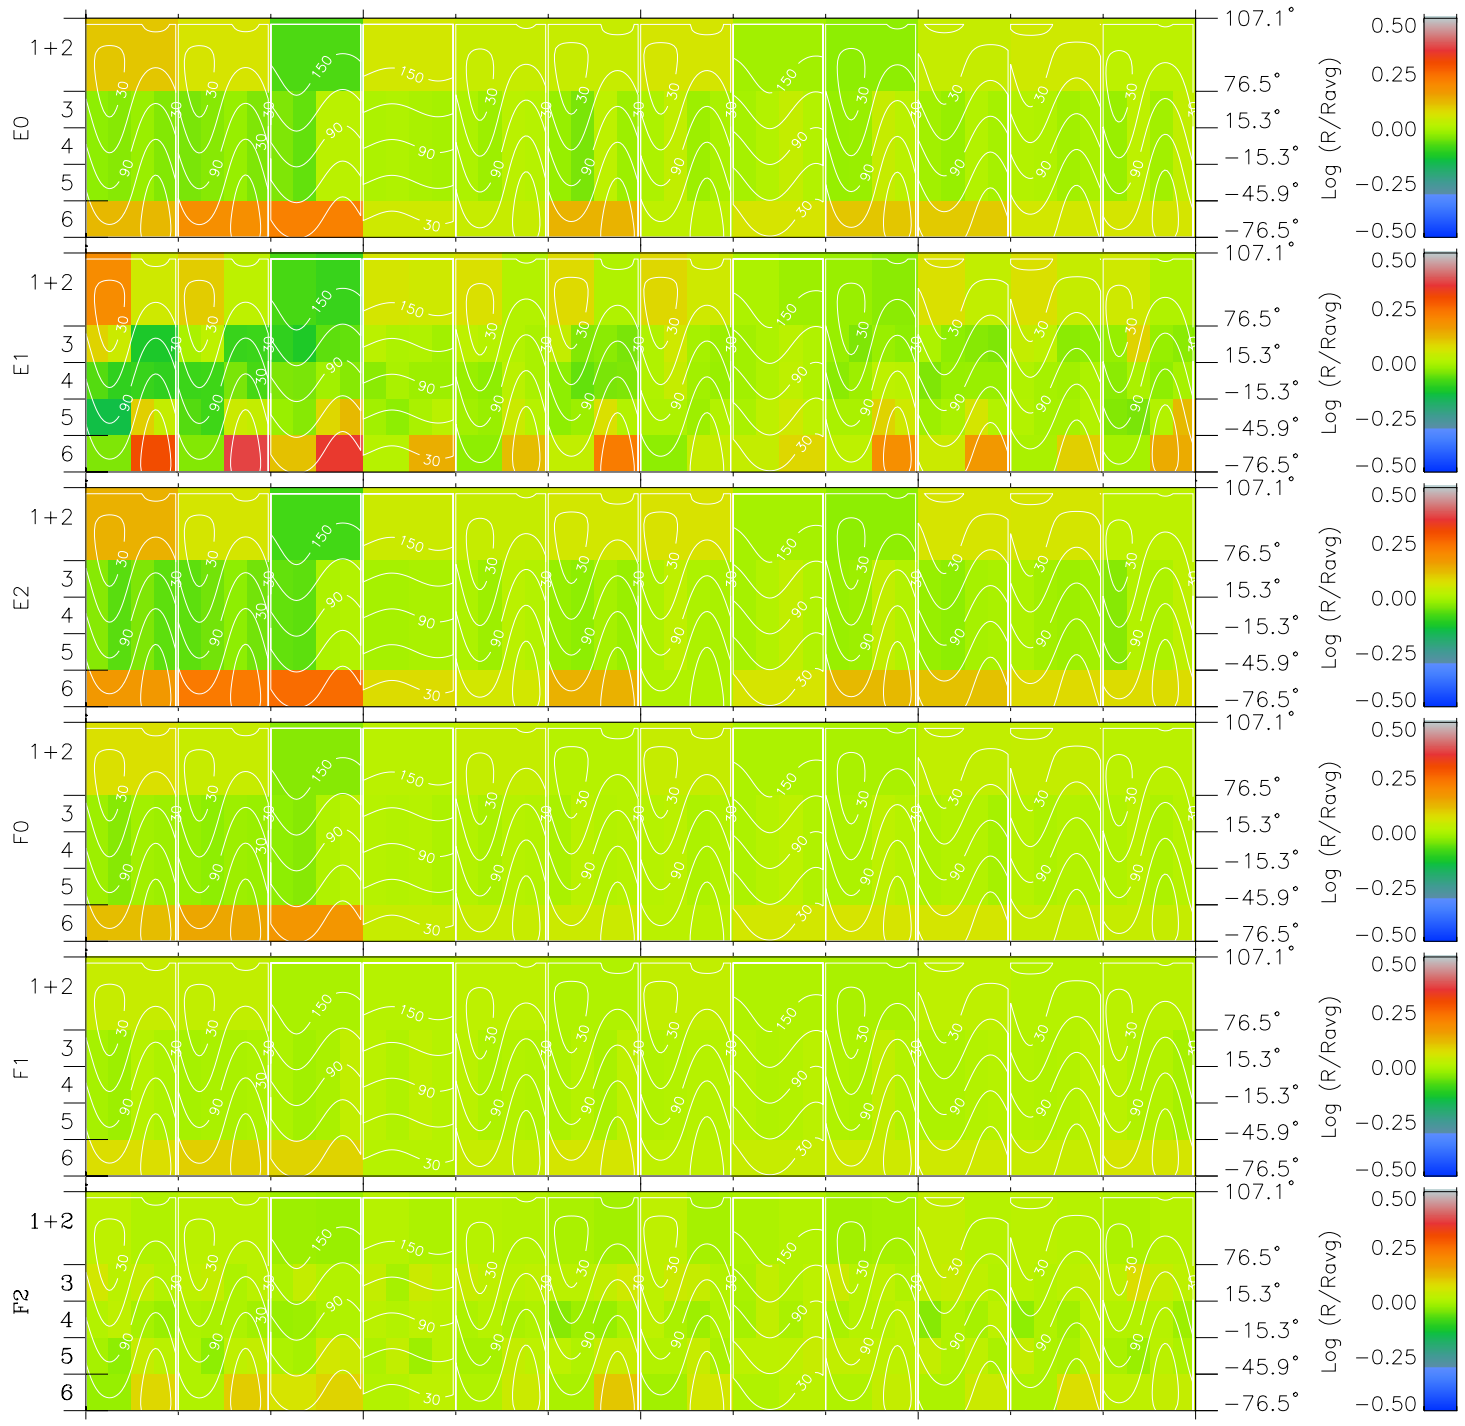

Galileo EPD Real Time All-Sky Anisotropies 96227

Software Version: RTSKY_MEAN V 1.20
 Data Production: 06-03-00
 Plot Production: Fri Sep 14 07:52:32 2001
 Color File: wondr3
 Geofactor File: 1.1

00:00:00 1996-227	227-06	227-12	227-18	00:00:00 1996-228	
+	+	+	+	+	X JSE(R _j)
-60.28	-59.71	-59.13	-58.54	-57.95	Y JSE(R _j)
-103.03	-102.91	-102.78	-102.64	-102.49	Z JSE(R _j)
-5.77	-5.74	-5.70	-5.66	-5.63	

- ◇ = Jupiter look direction
- = Corotation look direction