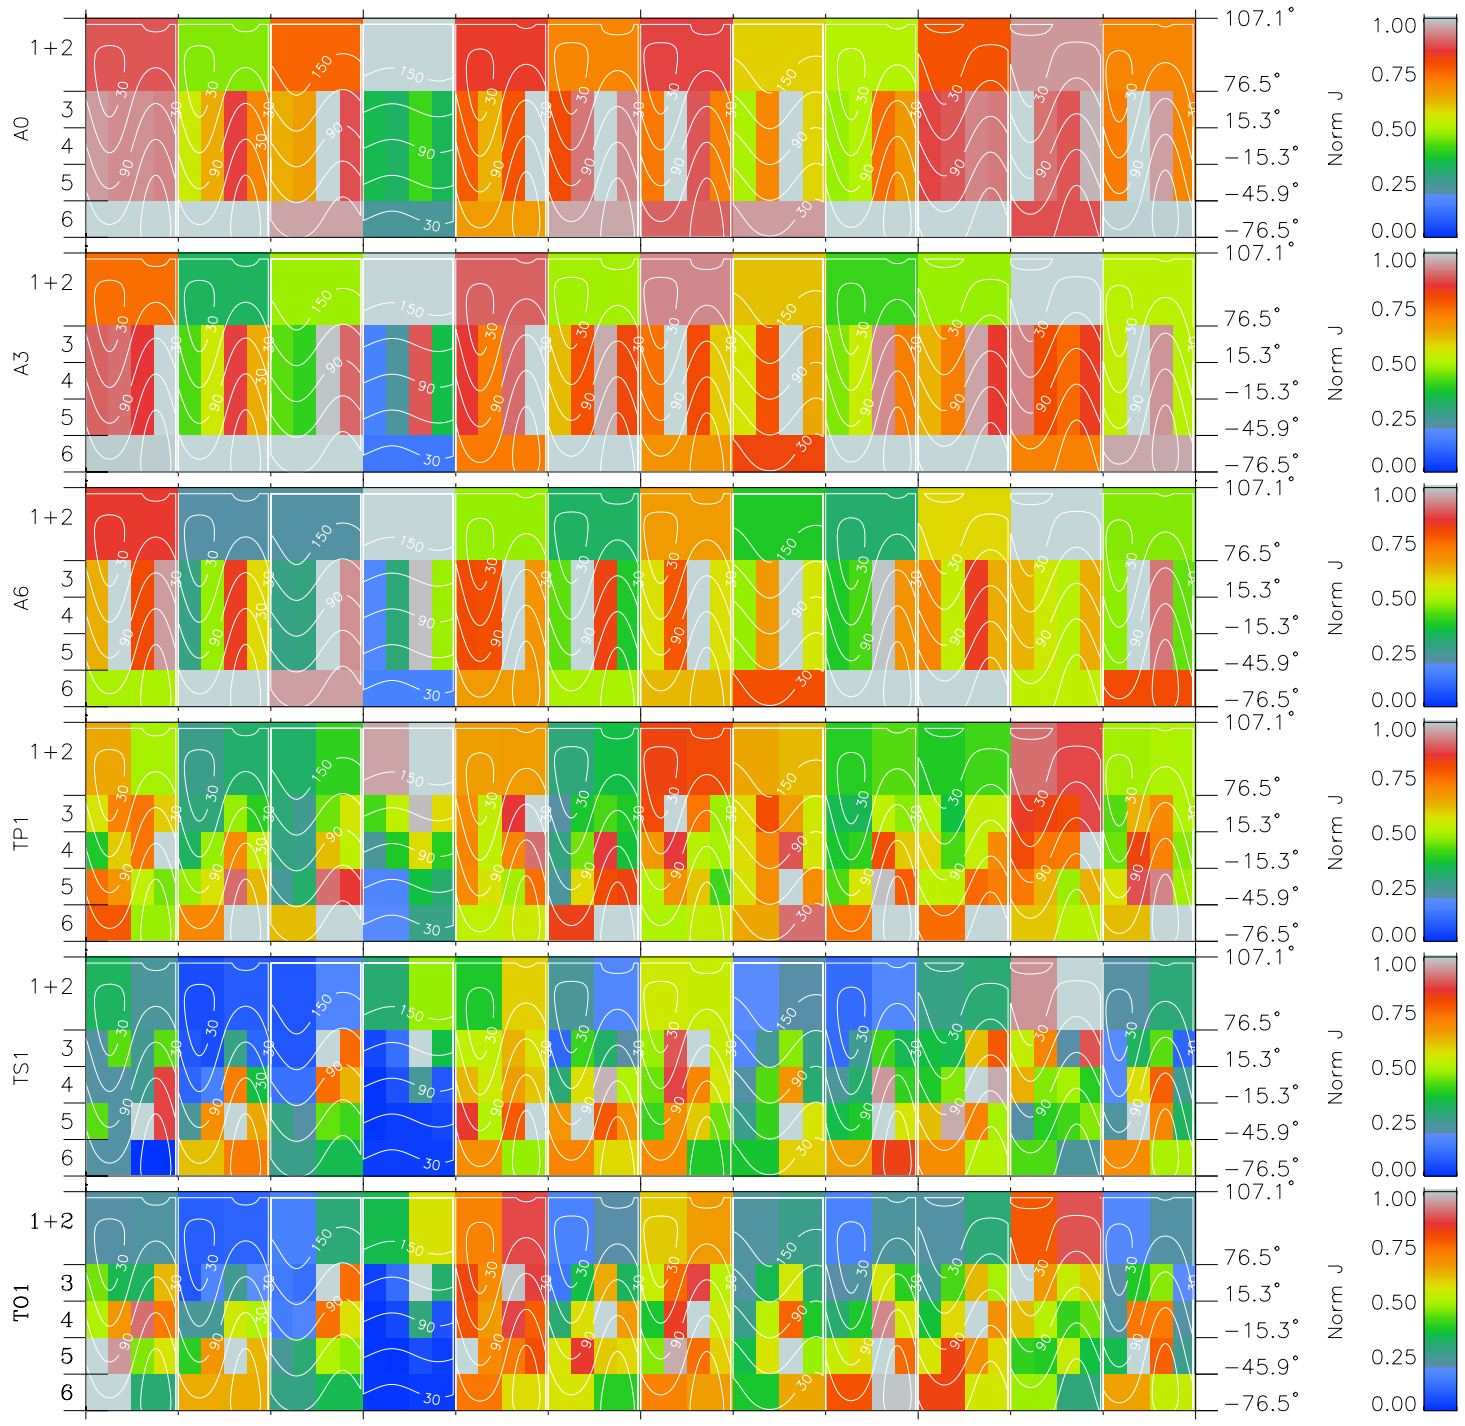

Galileo EPD Real Time All-Sky Anisotropies 96227

Software Version: RTSKY_NORM V 1.20
 Data Production: 06-03-00
 Plot Production: Fri Sep 14 07:52:54 2001
 Color File: wondr3
 Geofactor File: 1.1

00:00:00 1996-227	227-06	227-12	227-18	00:00:00 1996-228	
+	+	+	+	+	
-60.28	-59.71	-59.13	-58.54	-57.95	X JSE(R _j)
-103.03	-102.91	-102.78	-102.64	-102.49	Y JSE(R _j)
-5.77	-5.74	-5.70	-5.66	-5.63	Z JSE(R _j)

- ◇ = Jupiter look direction
- = Corotation look direction