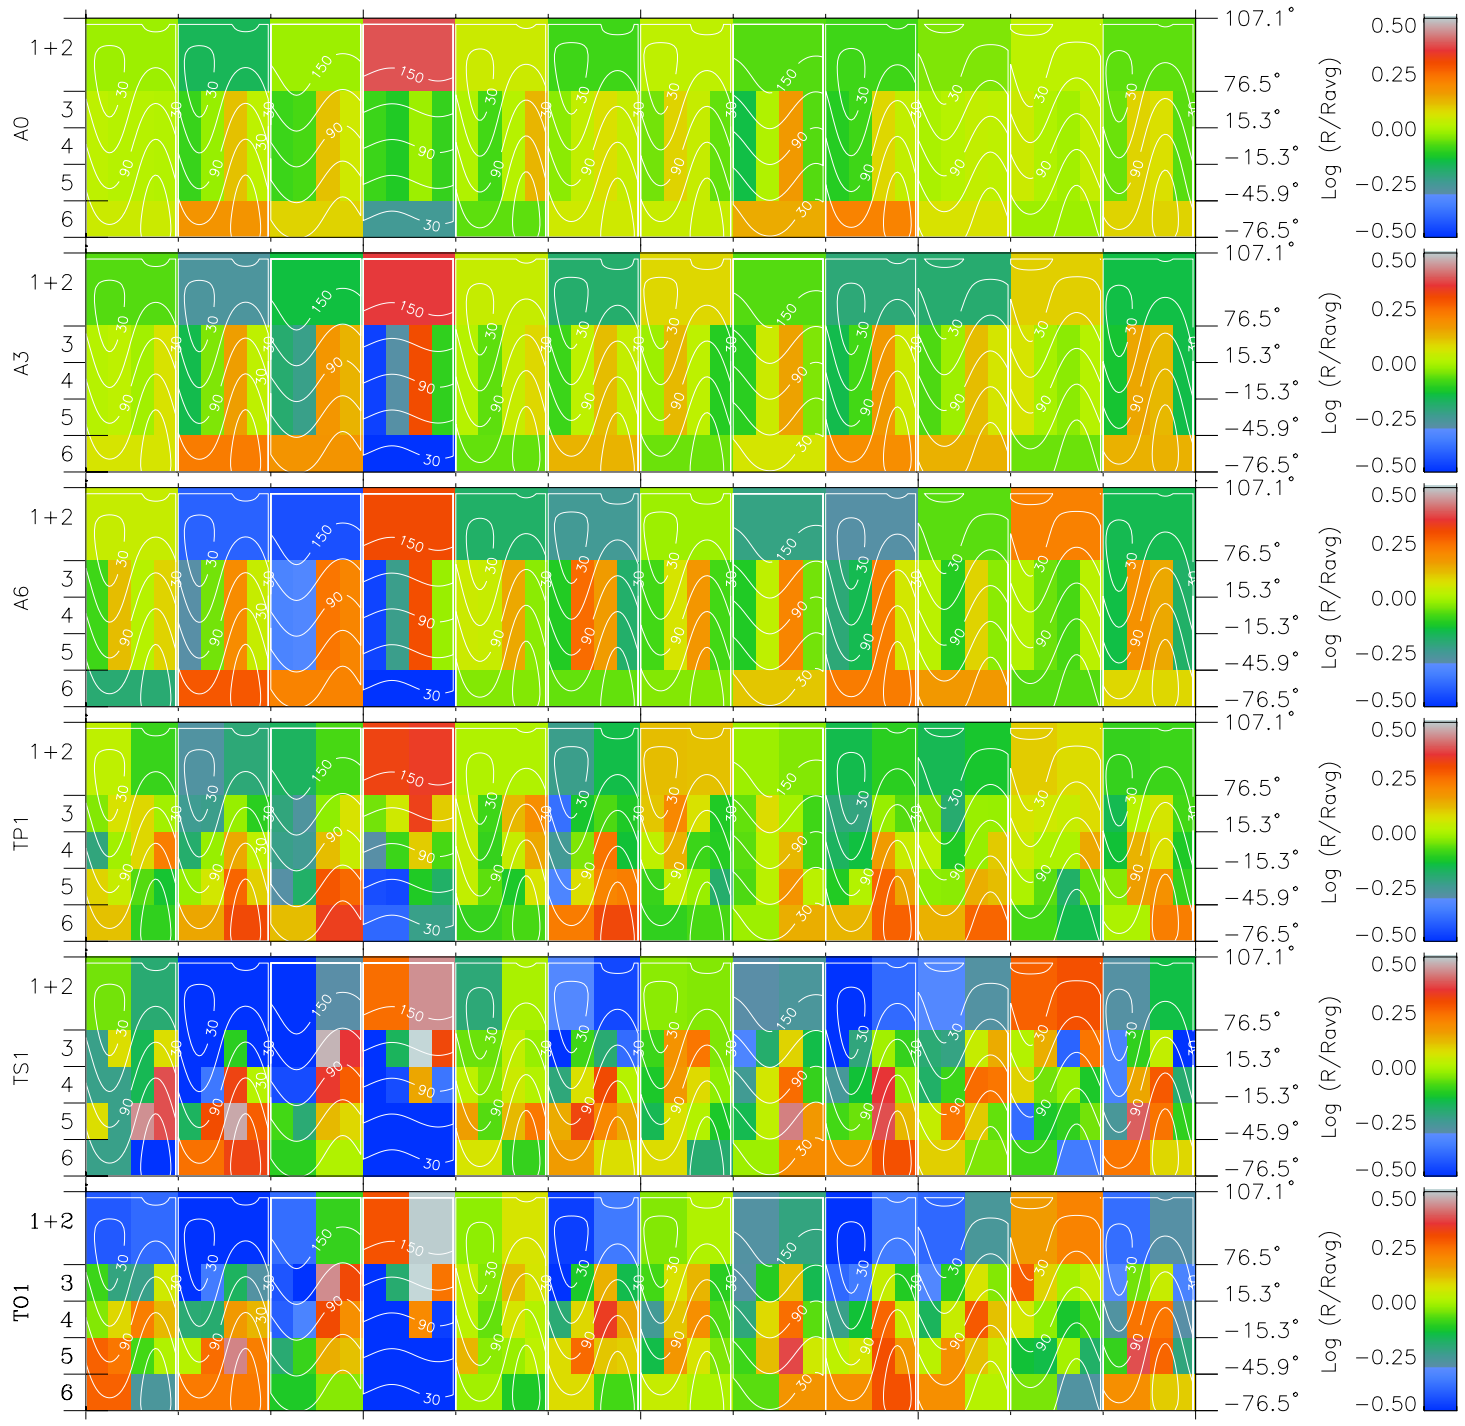

Galileo EPD Real Time All-Sky Anisotropies 96227

Software Version: RTSKY_MEAN V 1.20
 Data Production: 06-03-00
 Plot Production: Fri Sep 14 07:52:25 2001
 Color File: wondr3
 Geofactor File: 1.1

00:00:00 1996-227	227-06	227-12	227-18	00:00:00 1996-228	
+	+	+	+	+	X JSE(R _j)
-60.28	-59.71	-59.13	-58.54	-57.95	Y JSE(R _j)
-103.03	-102.91	-102.78	-102.64	-102.49	Z JSE(R _j)
-5.77	-5.74	-5.70	-5.66	-5.63	

- ◇ = Jupiter look direction
- = Corotation look direction