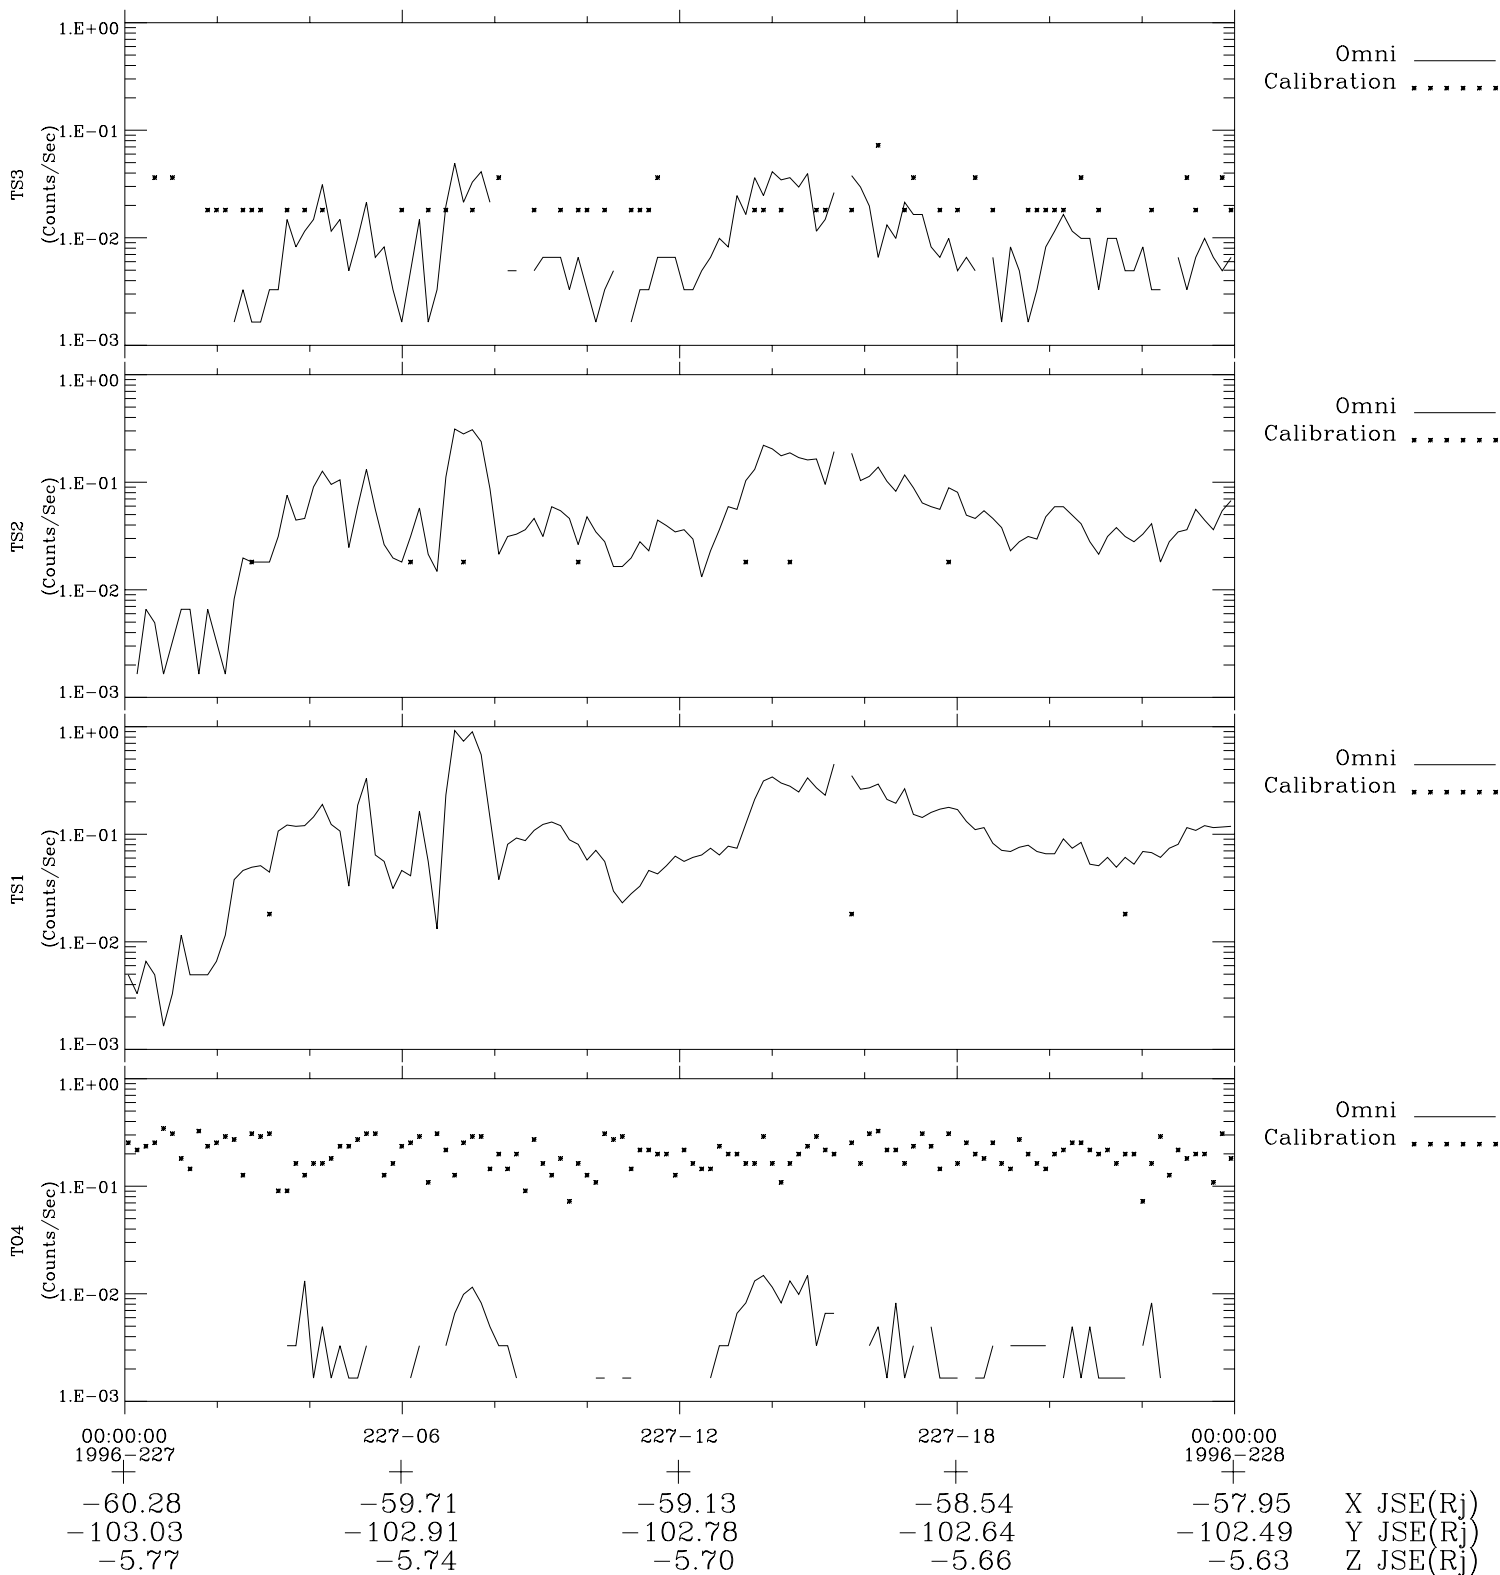

Galileo EPD Real-Time Omni 96227

Software Version: RTLINE_OMNI V 1.20
Data Production: 06-03-00
Plot Production: Fri Sep 14 07:54:15 2001

◇ = Jupiter look direction
□ = Corotation look direction