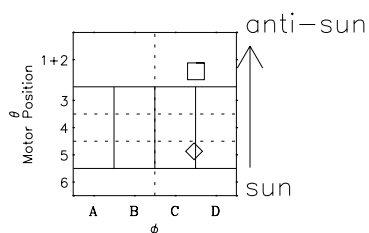

Galileo EPD Real-Time Omni 96227

Software Version: RTLINE_OMNI V 1.20
Data Production: 06-03-00
Plot Production: Fri Sep 14 07:54:15 2001

◇ = Jupiter look direction
□ = Corotation look direction