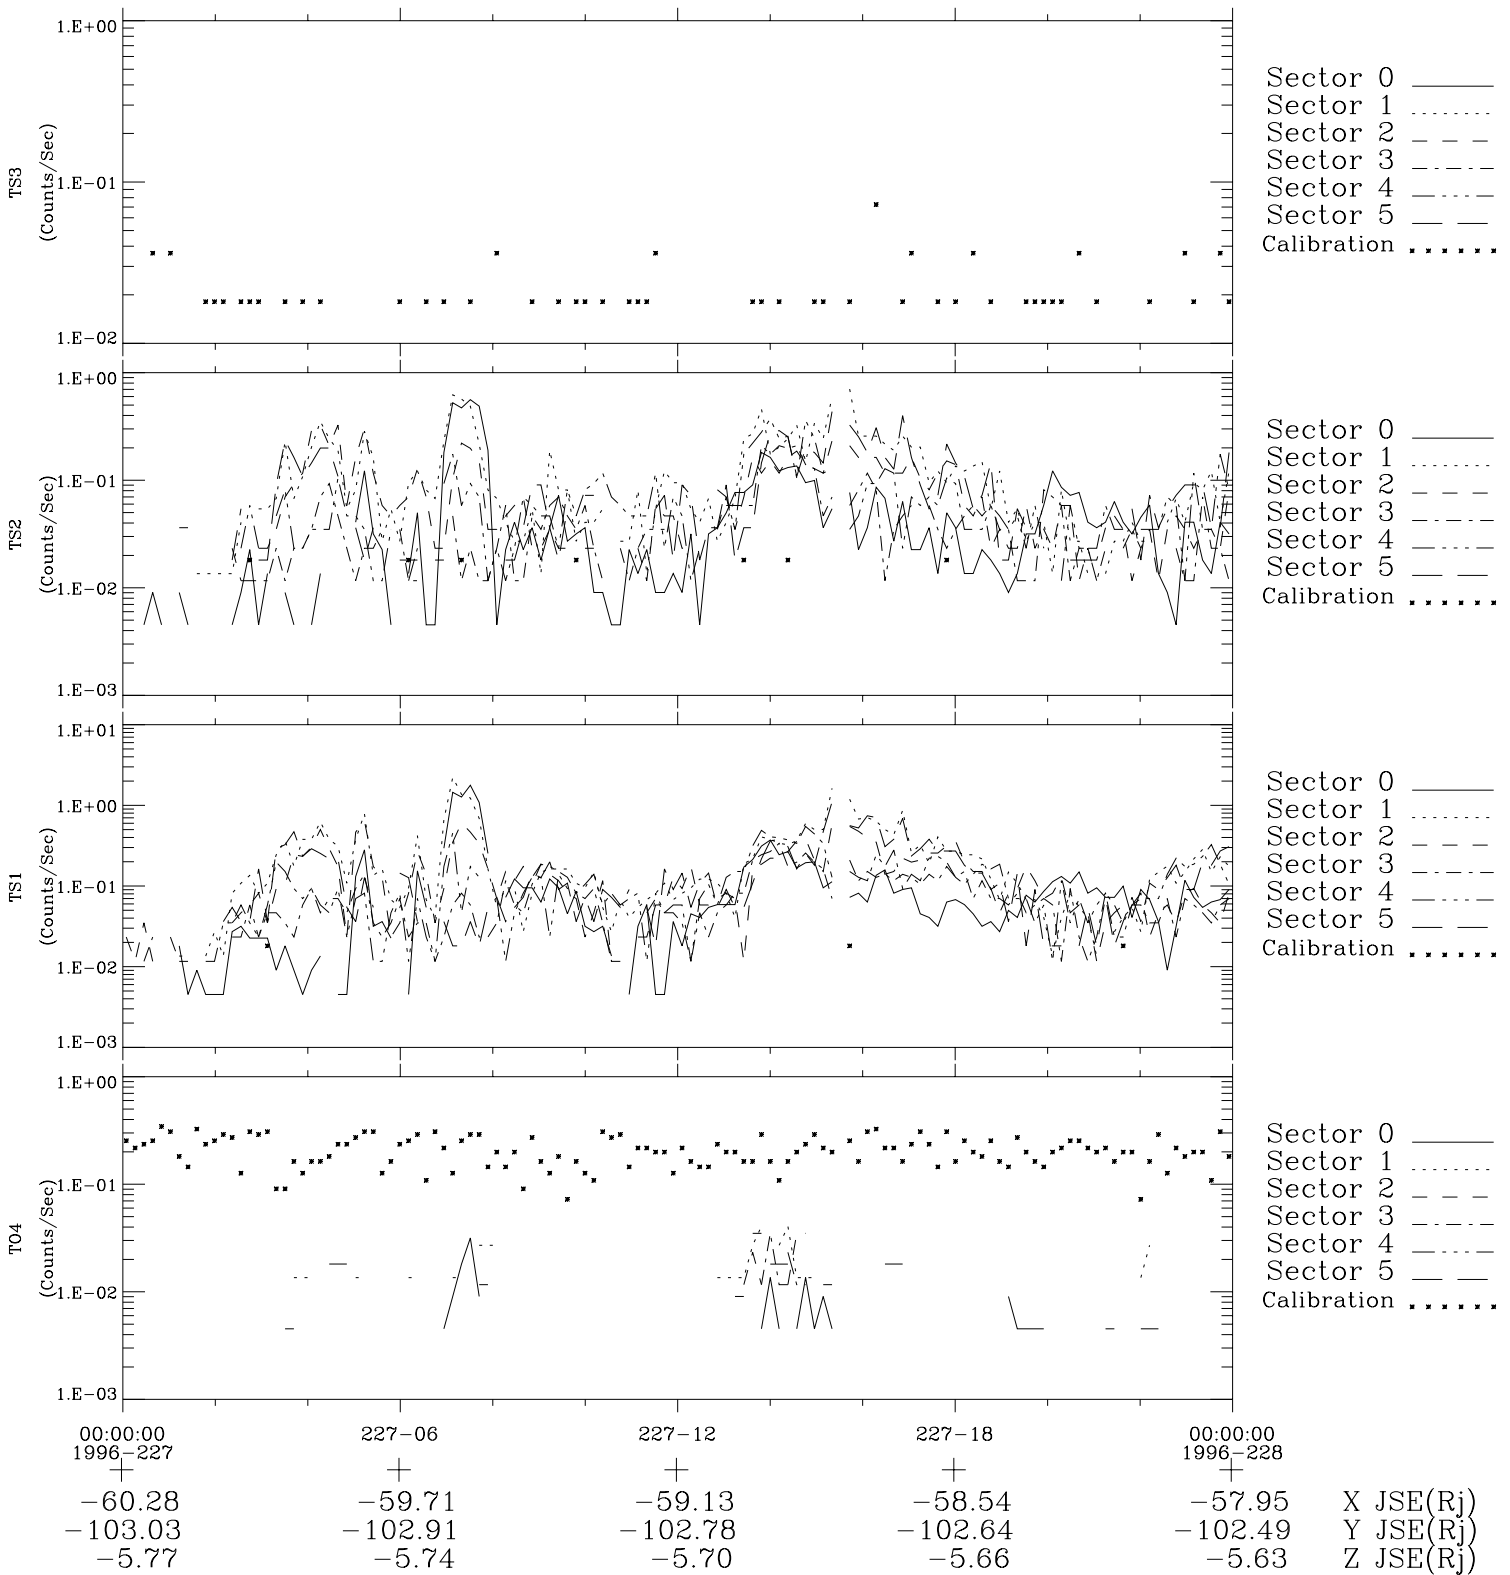

Galileo EPD Real-Time Six-Sector 96227

Software Version: RTLINE_R6 V 1.20
Data Production: 06-03-00
Plot Production: Fri Sep 14 07:54:22 2001

◇ = Jupiter look direction
□ = Corotation look direction