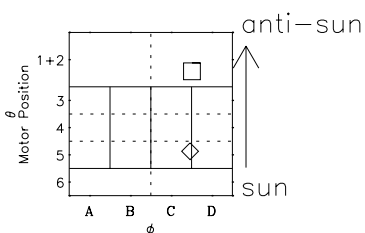

Galileo EPD Real-Time Six-Sector 96227

Software Version: RTLINE_R6 V 1.20
Data Production: 06-03-00
Plot Production: Fri Sep 14 07:54:22 2001

◇ = Jupiter look direction
□ = Corotation look direction