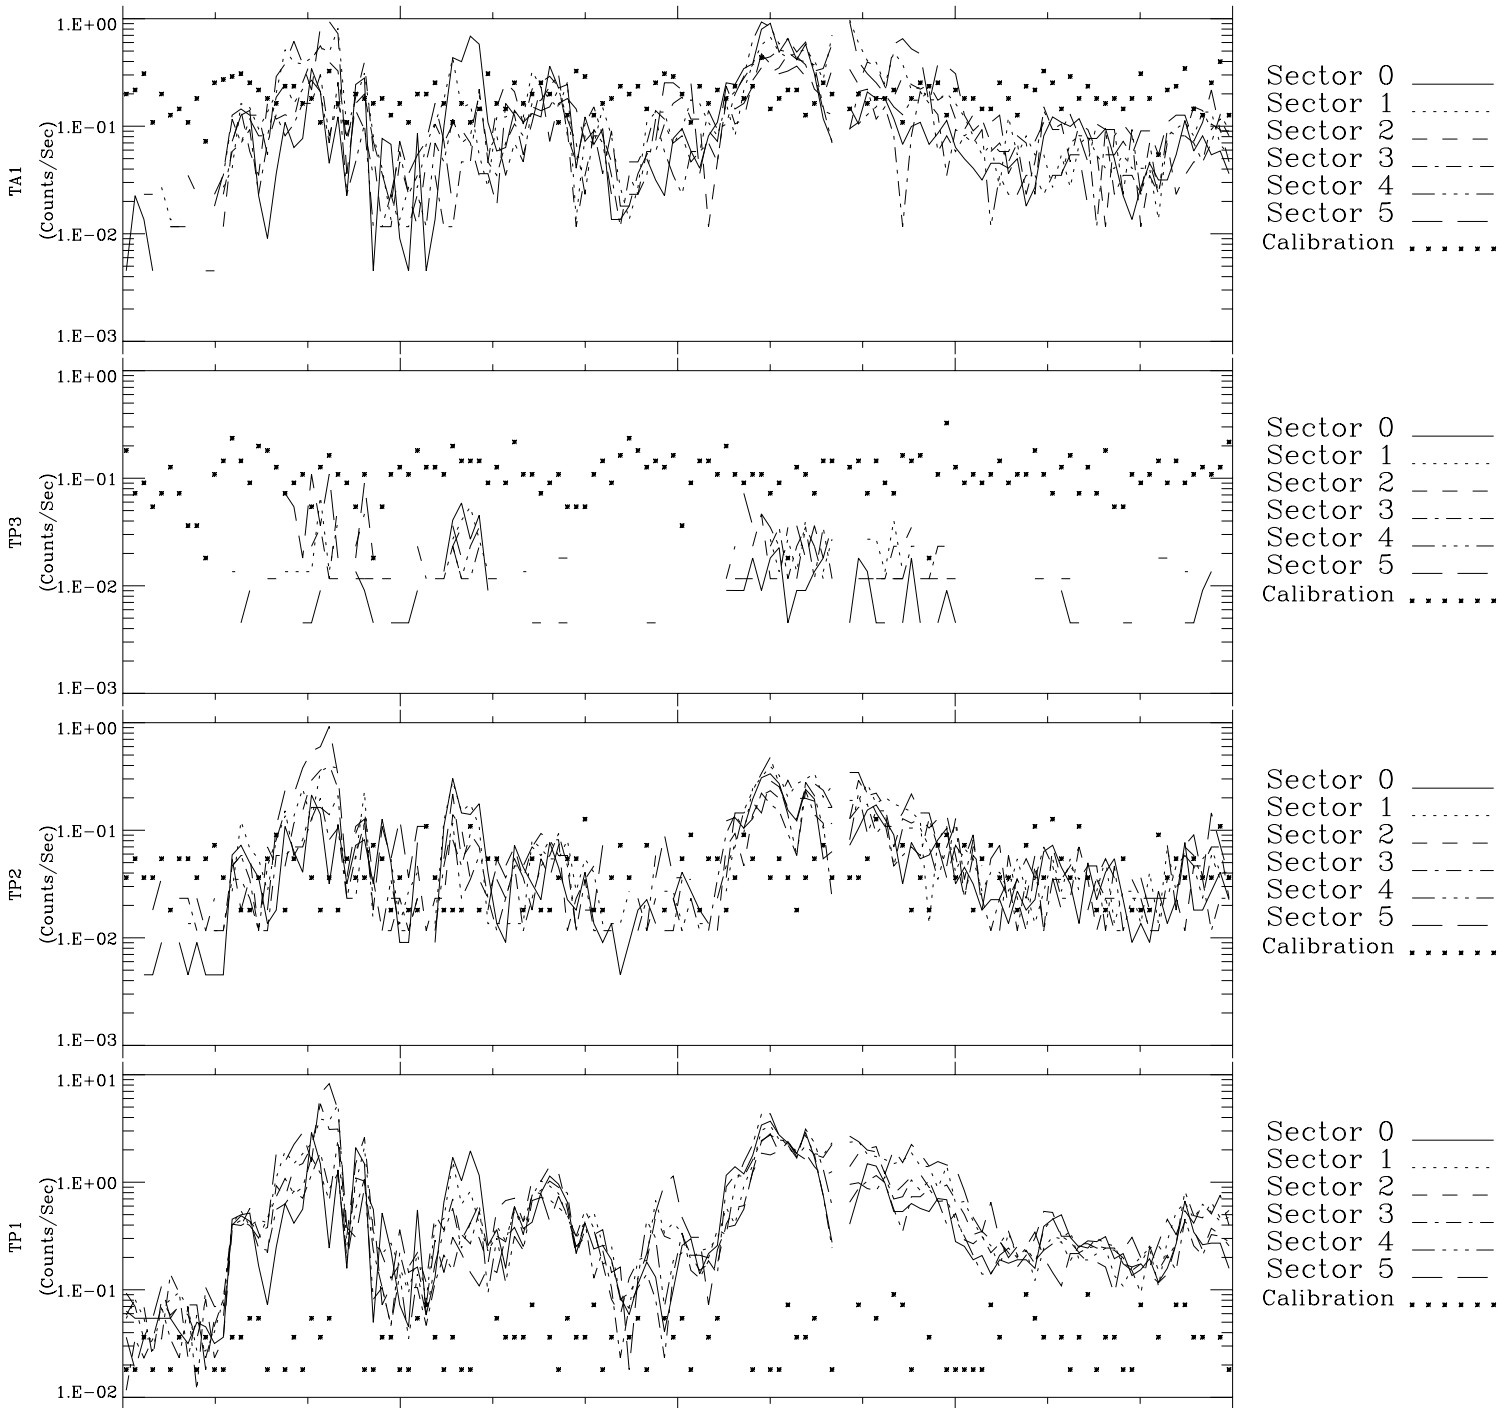

Galileo EPD Real-Time Six-Sector 96227

Software Version: RTLINE_R6 V 1.20
Data Production: 06-03-00
Plot Production: Fri Sep 14 07:54:21 2001

Sector 0 ———
Sector 1
Sector 2 - - - -
Sector 3 - . - . -
Sector 4 - - - -
Sector 5 ———
Calibration
.....

Sector 0 ———
Sector 1
Sector 2 - - - -
Sector 3 - . - . -
Sector 4 - - - -
Sector 5 ———
Calibration
.....

Sector 0 ———
Sector 1
Sector 2 - - - -
Sector 3 - . - . -
Sector 4 - - - -
Sector 5 ———
Calibration
.....

Sector 0 ———
Sector 1
Sector 2 - - - -
Sector 3 - . - . -
Sector 4 - - - -
Sector 5 ———
Calibration
.....

00:00:00 1996-227	227-06	227-12	227-18	00:00:00 1996-228	
+	+	+	+	+	
-60.28	-59.71	-59.13	-58.54	-57.95	X JSE(R _j)
-103.03	-102.91	-102.78	-102.64	-102.49	Y JSE(R _j)
-5.77	-5.74	-5.70	-5.66	-5.63	Z JSE(R _j)

◇ = Jupiter look direction
□ = Corotation look direction