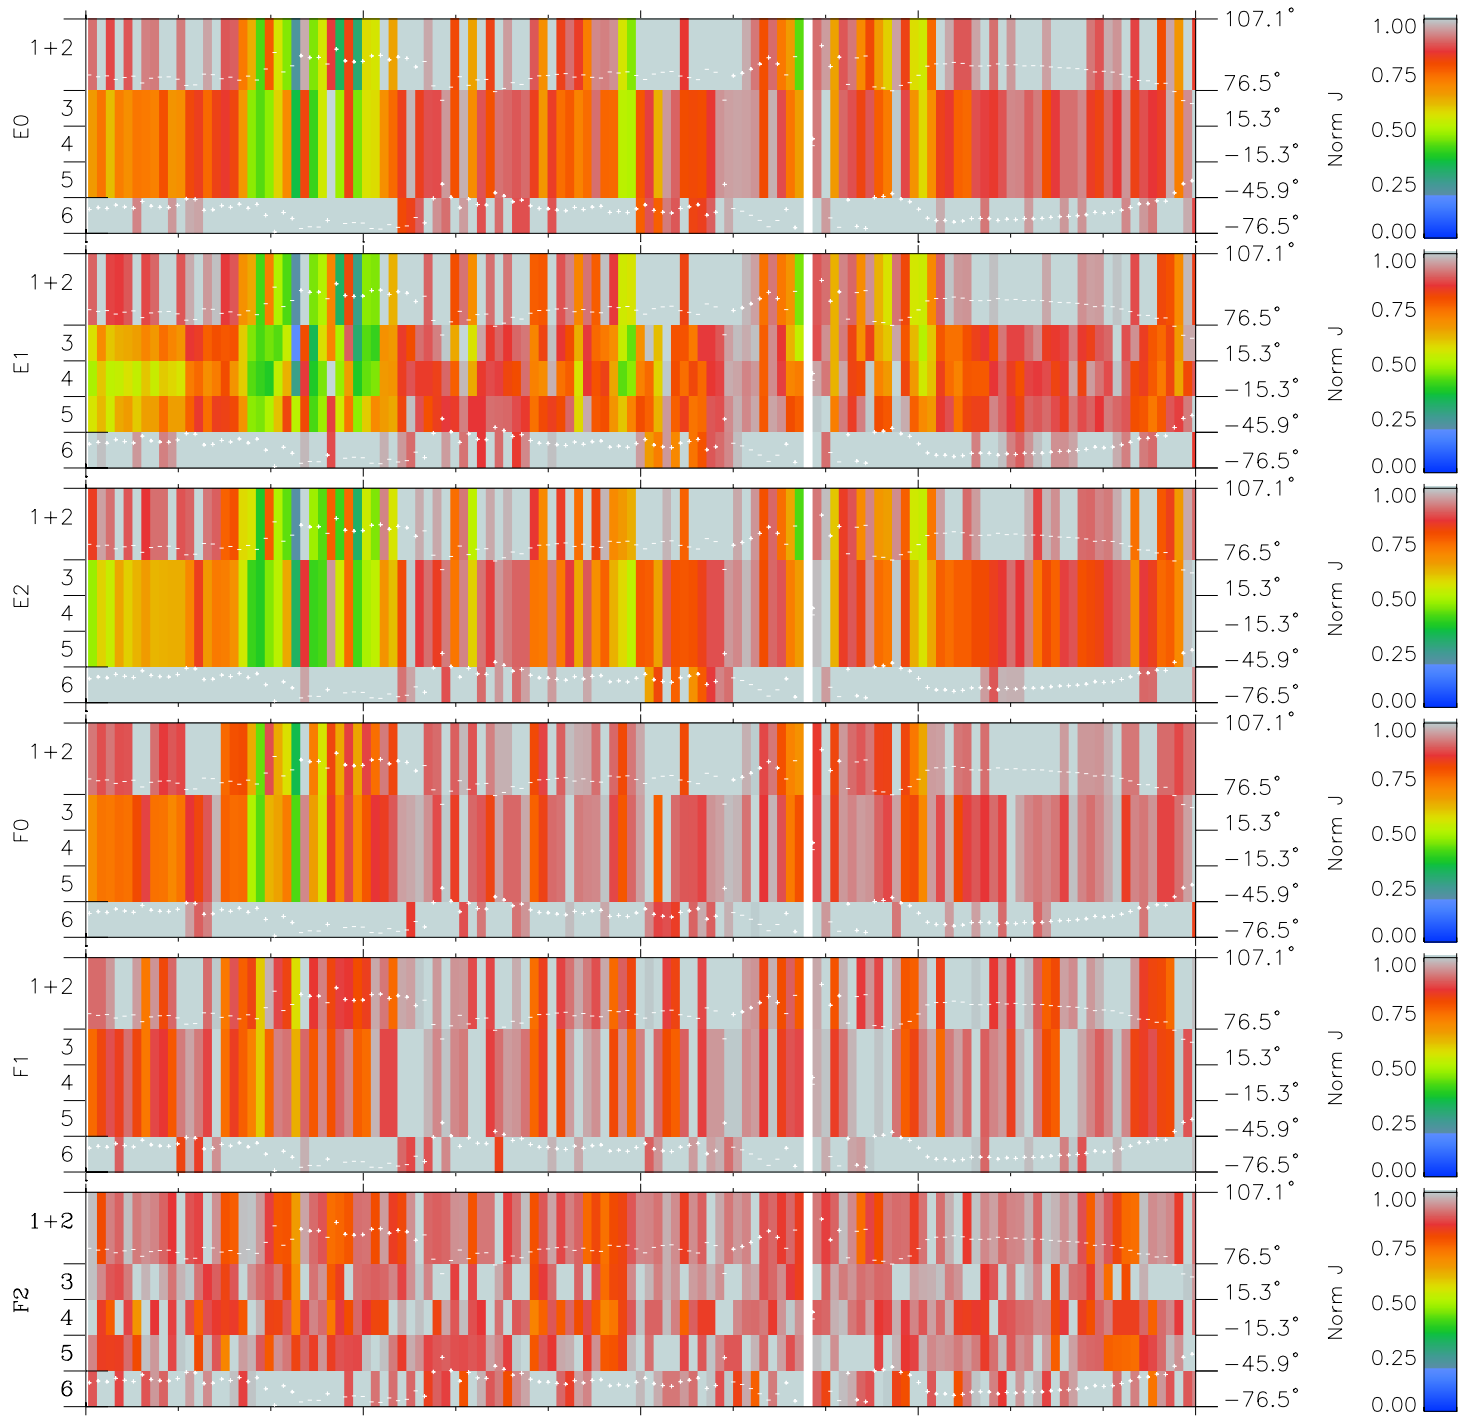

Galileo EPD Real Elevation Anisotropies 96227

Software Version: RTELEV_NORM V 1.20
 Data Production: 06-03-00
 Plot Production: Fri Sep 14 07:53:35 2001
 Color File: wondr3
 Geofactor File: 1.1

00:00:00 1996-227	227-06	227-12	227-18	00:00:00 1996-228	
+	+	+	+	+	
-60.28	-59.71	-59.13	-58.54	-57.95	X JSE(R _j)
-103.03	-102.91	-102.78	-102.64	-102.49	Y JSE(R _j)
-5.77	-5.74	-5.70	-5.66	-5.63	Z JSE(R _j)

- ◇ = Jupiter look direction
- = Corotation look direction