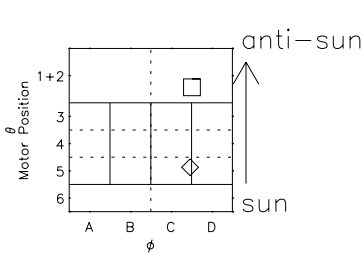

Galileo EPD Real Elevation Anisotropies 96227

Software Version: RTELEV_NORM V 1.20
 Data Production: 06-03-00
 Plot Production: Fri Sep 14 07:53:35 2001
 Color File: wondr3
 Geofactor File: 1.1

00:00:00 1996-227	227-06	227-12	227-18	00:00:00 1996-228	
+	+	+	+	+	
-60.28	-59.71	-59.13	-58.54	-57.95	X JSE(R _j)
-103.03	-102.91	-102.78	-102.64	-102.49	Y JSE(R _j)
-5.77	-5.74	-5.70	-5.66	-5.63	Z JSE(R _j)

- ◇ = Jupiter look direction
- = Corotation look direction