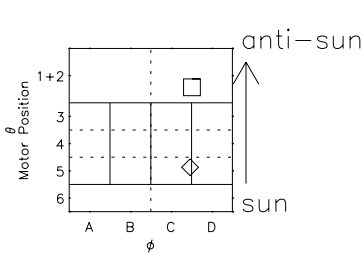

Galileo EPD Real Elevation Anisotropies 96227

Software Version: RTELEV_MEAN V 1.20
 Data Production: 06-03-00
 Plot Production: Fri Sep 14 07:53:07 2001
 Color File: wondr3
 Geofactor File: 1.1

00:00:00 1996-227	227-06	227-12	227-18	00:00:00 1996-228	
+	+	+	+	+	X JSE(R_j)
-60.28	-59.71	-59.13	-58.54	-57.95	Y JSE(R_j)
-103.03	-102.91	-102.78	-102.64	-102.49	Z JSE(R_j)
-5.77	-5.74	-5.70	-5.66	-5.63	

- ◇ = Jupiter look direction
- = Corotation look direction