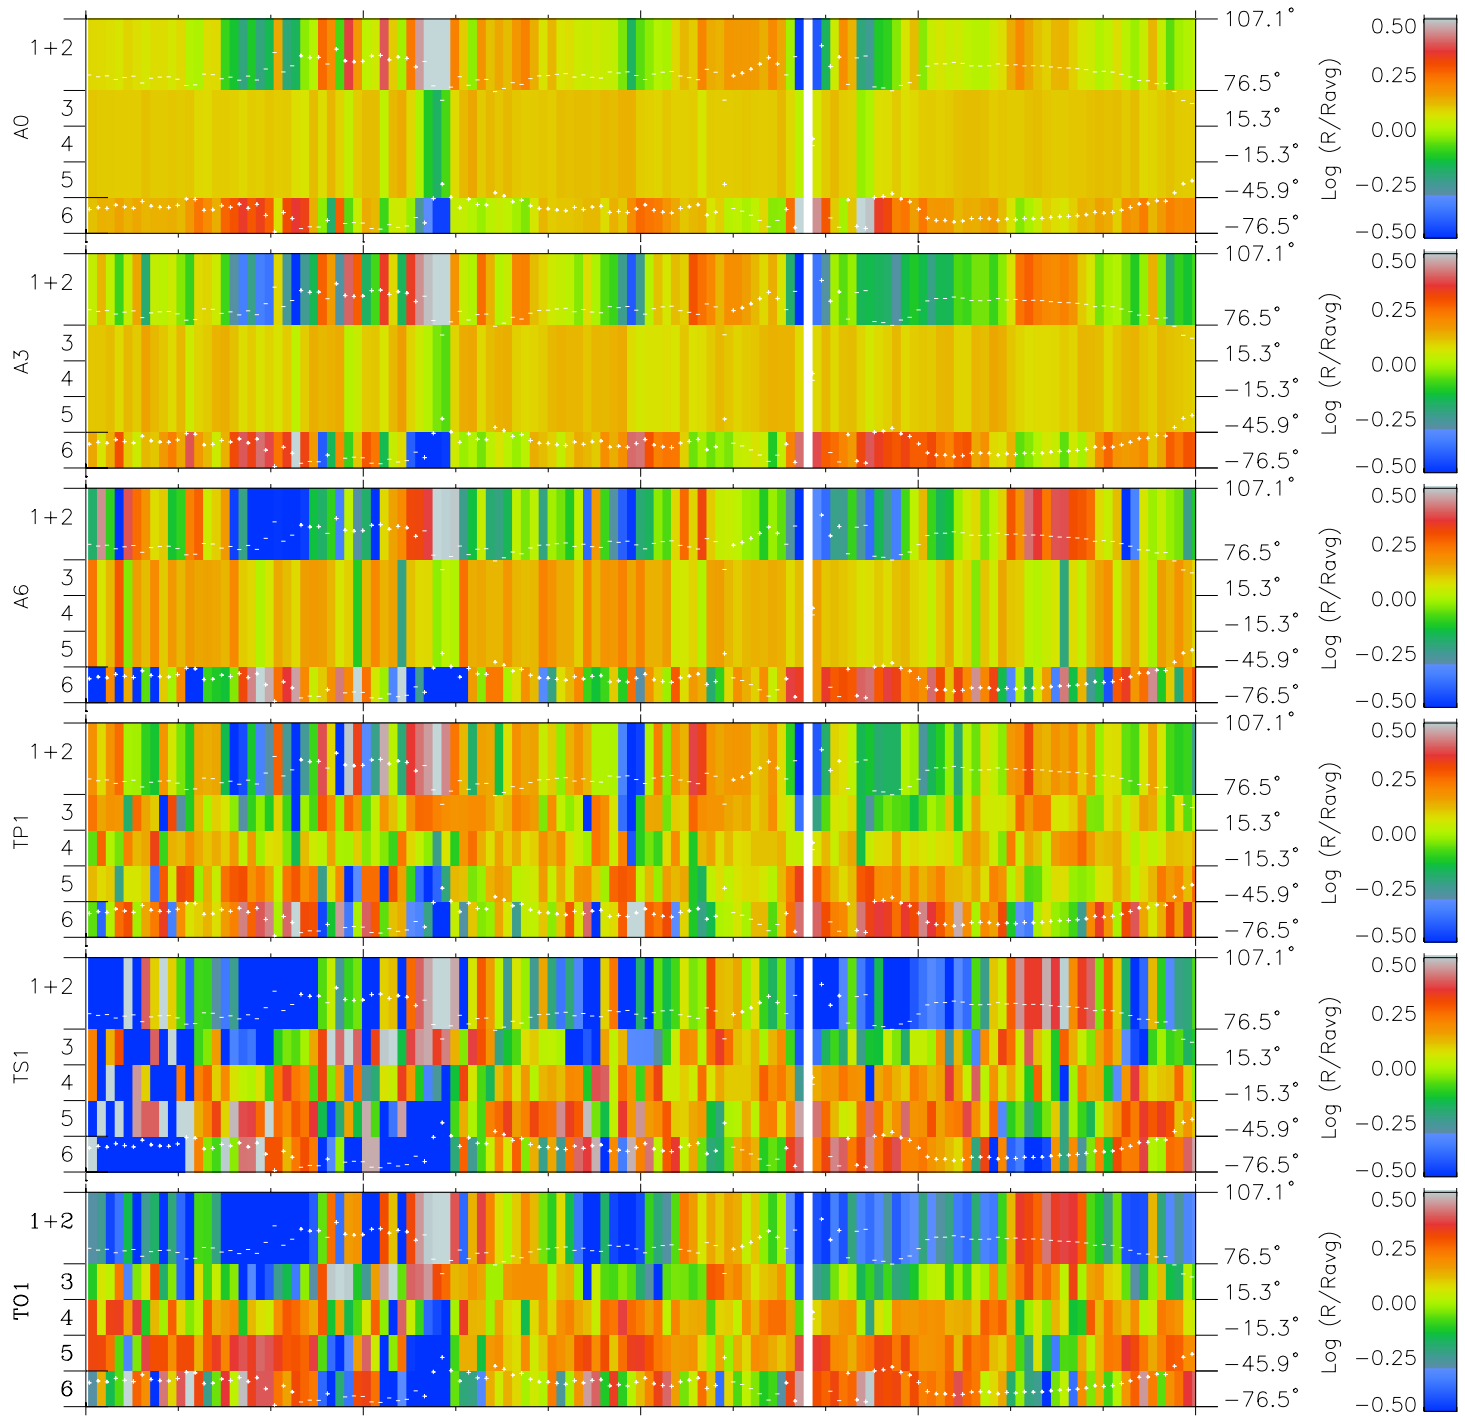

Galileo EPD Real Elevation Anisotropies 96227

Software Version: RTELEV_MEAN V 1.20
 Data Production: 06-03-00
 Plot Production: Fri Sep 14 07:53:07 2001
 Color File: wondr3
 Geofactor File: 1.1

00:00:00 1996-227	227-06	227-12	227-18	00:00:00 1996-228	
+	+	+	+	+	X JSE(R_j)
-60.28	-59.71	-59.13	-58.54	-57.95	Y JSE(R_j)
-103.03	-102.91	-102.78	-102.64	-102.49	Z JSE(R_j)
-5.77	-5.74	-5.70	-5.66	-5.63	

- ◇ = Jupiter look direction
- = Corotation look direction