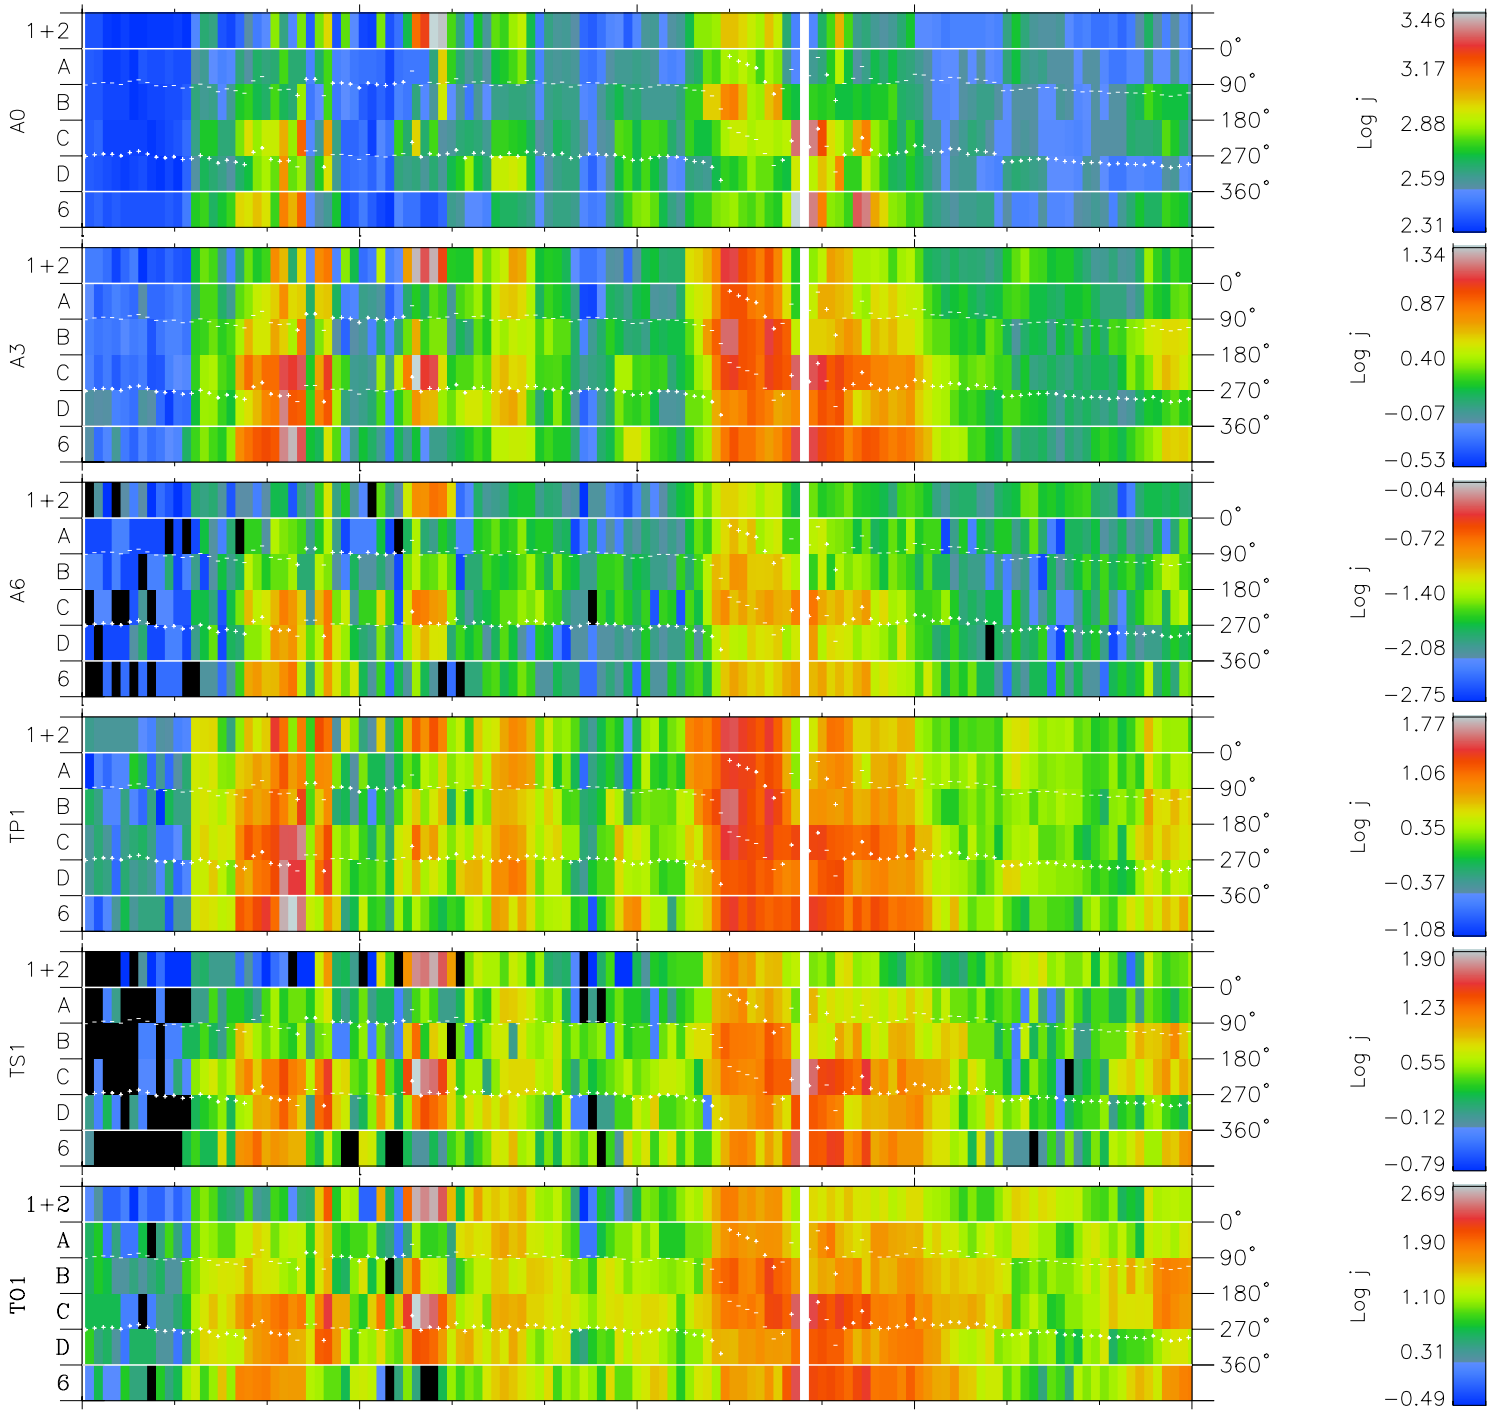

Galileo EPD Real Time Azimuth Anisotropies 96227

Software Version: RTAZIM_FLUX V 1.20
 Data Production: 06-03-00
 Plot Production: Fri Sep 14 07:53:52 2001
 Color File: wondr3
 Geofactor File: 1.1

00:00:00 1996-227	227-06	227-12	227-18	00:00:00 1996-228	
+	+	+	+	+	X JSE(R _j)
-60.28	-59.71	-59.13	-58.54	-57.95	Y JSE(R _j)
-103.03	-102.91	-102.78	-102.64	-102.49	Z JSE(R _j)
-5.77	-5.74	-5.70	-5.66	-5.63	

◇ = Jupiter look direction
 □ = Corotation look direction