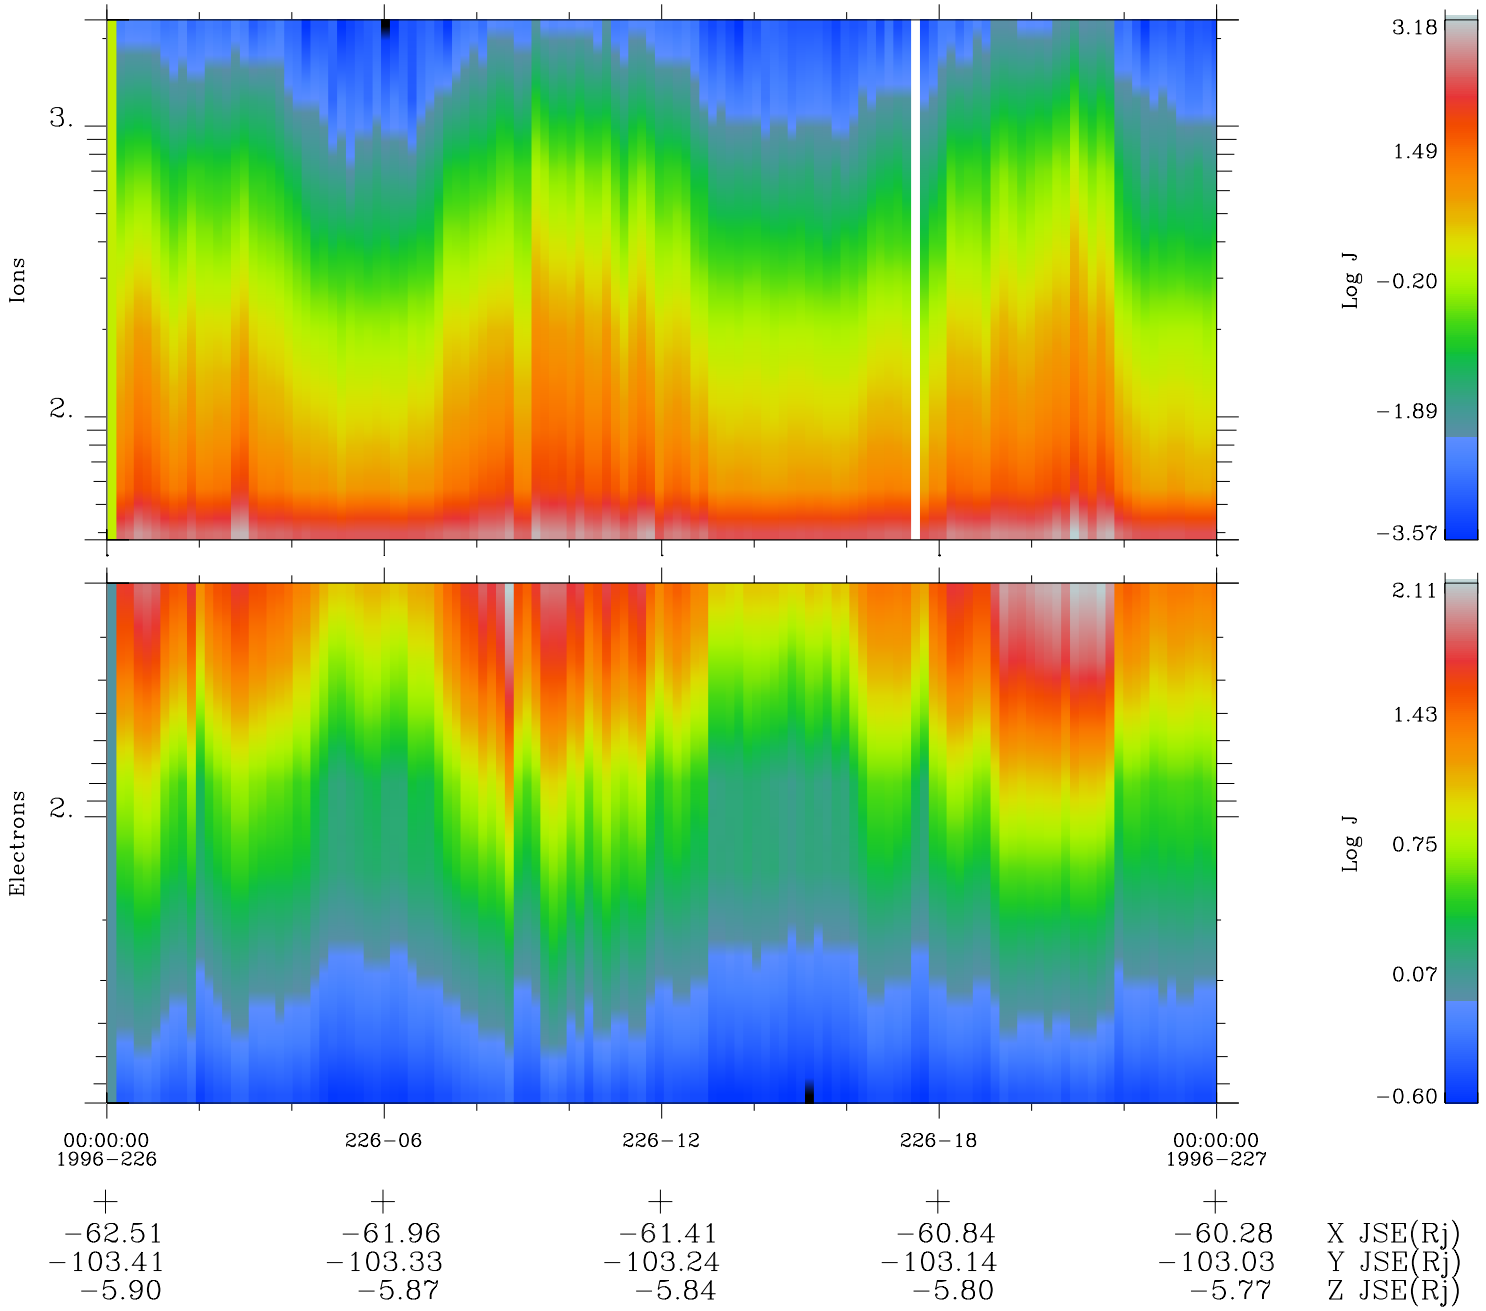

# Galileo EPD Real Time Omni Spectrum 96226

Software Version: RTSPEC\_OMNI V 1.20  
 Data Production: 06-03-00  
 Plot Production: Fri Sep 14 07:44:10 2001  
 Color File: wondr3  
 Geofactor File: 1.1

◇ = Jupiter look direction  
 □ = Corotation look direction