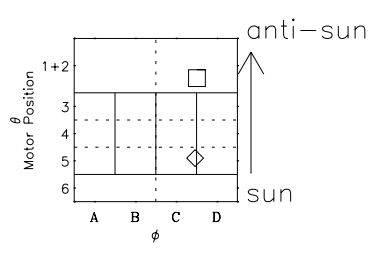

# Galileo EPD Real Time Omni Spectrum 96226

Software Version: RTSPEC\_OMNI V 1.20  
 Data Production: 06-03-00  
 Plot Production: Fri Sep 14 07:44:10 2001  
 Color File: wondr3  
 Geofactor File: 1.1

◇ = Jupiter look direction  
 □ = Corotation look direction