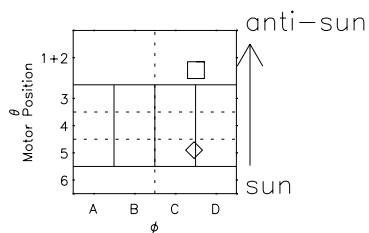

Galileo EPD Real Time R6 Electrons Spectra 96226

Software Version: RTSPEC_R6 V 1.20
 Data Production: 06-03-00
 Plot Production: Fri Sep 14 07:44:05 2001
 Color File: wondr3
 Geofactor File: 1.1

- ◇ = Jupiter look direction
- = Corotation look direction