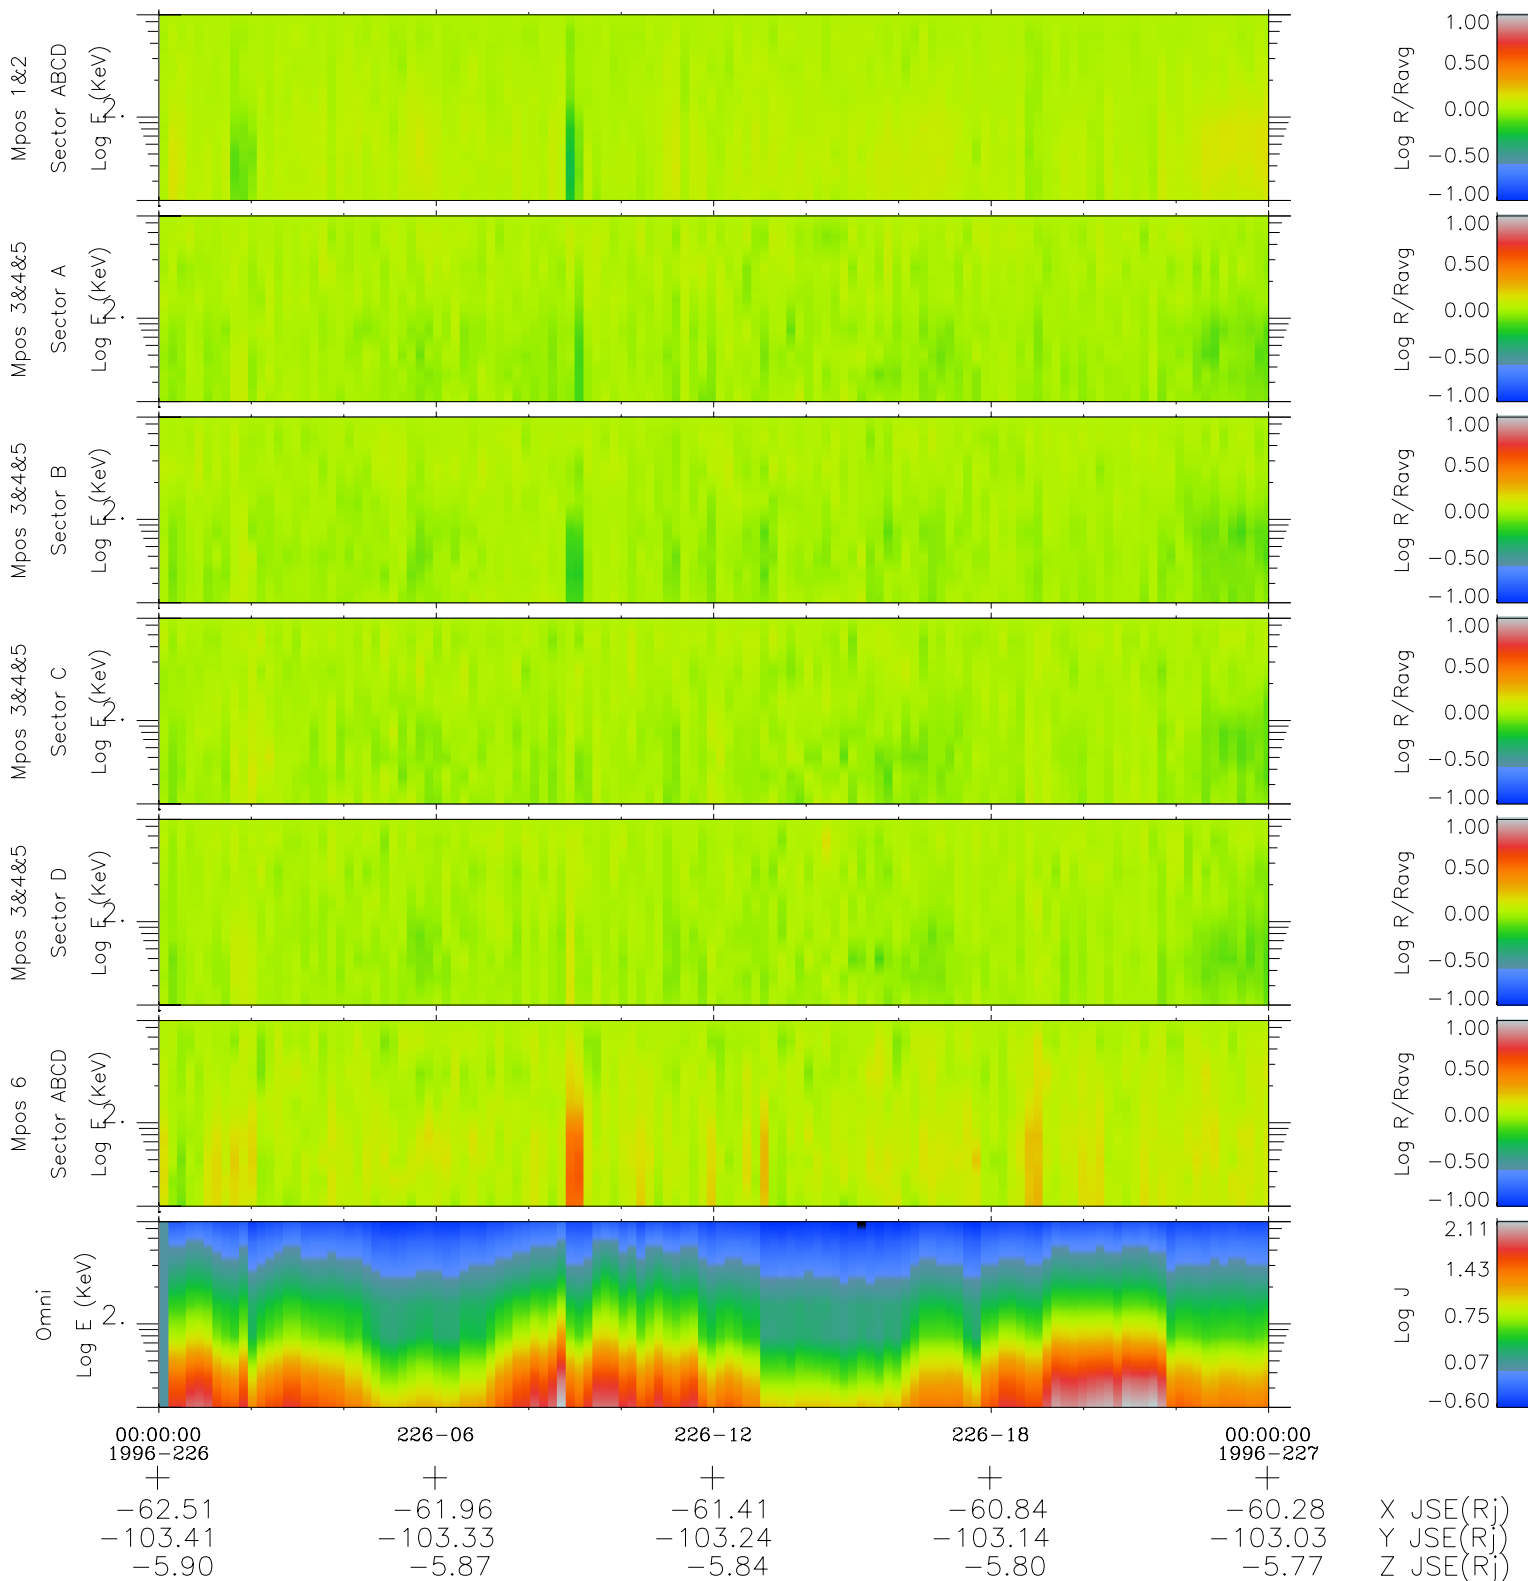

Galileo EPD Real Time R6 Electrons Spectra 96226

Software Version: RTSPEC_R6 V 1.20
 Data Production: 06-03-00
 Plot Production: Fri Sep 14 07:44:05 2001
 Color File: wondr3
 Geofactor File: 1.1

- ◇ = Jupiter look direction
- = Corotation look direction