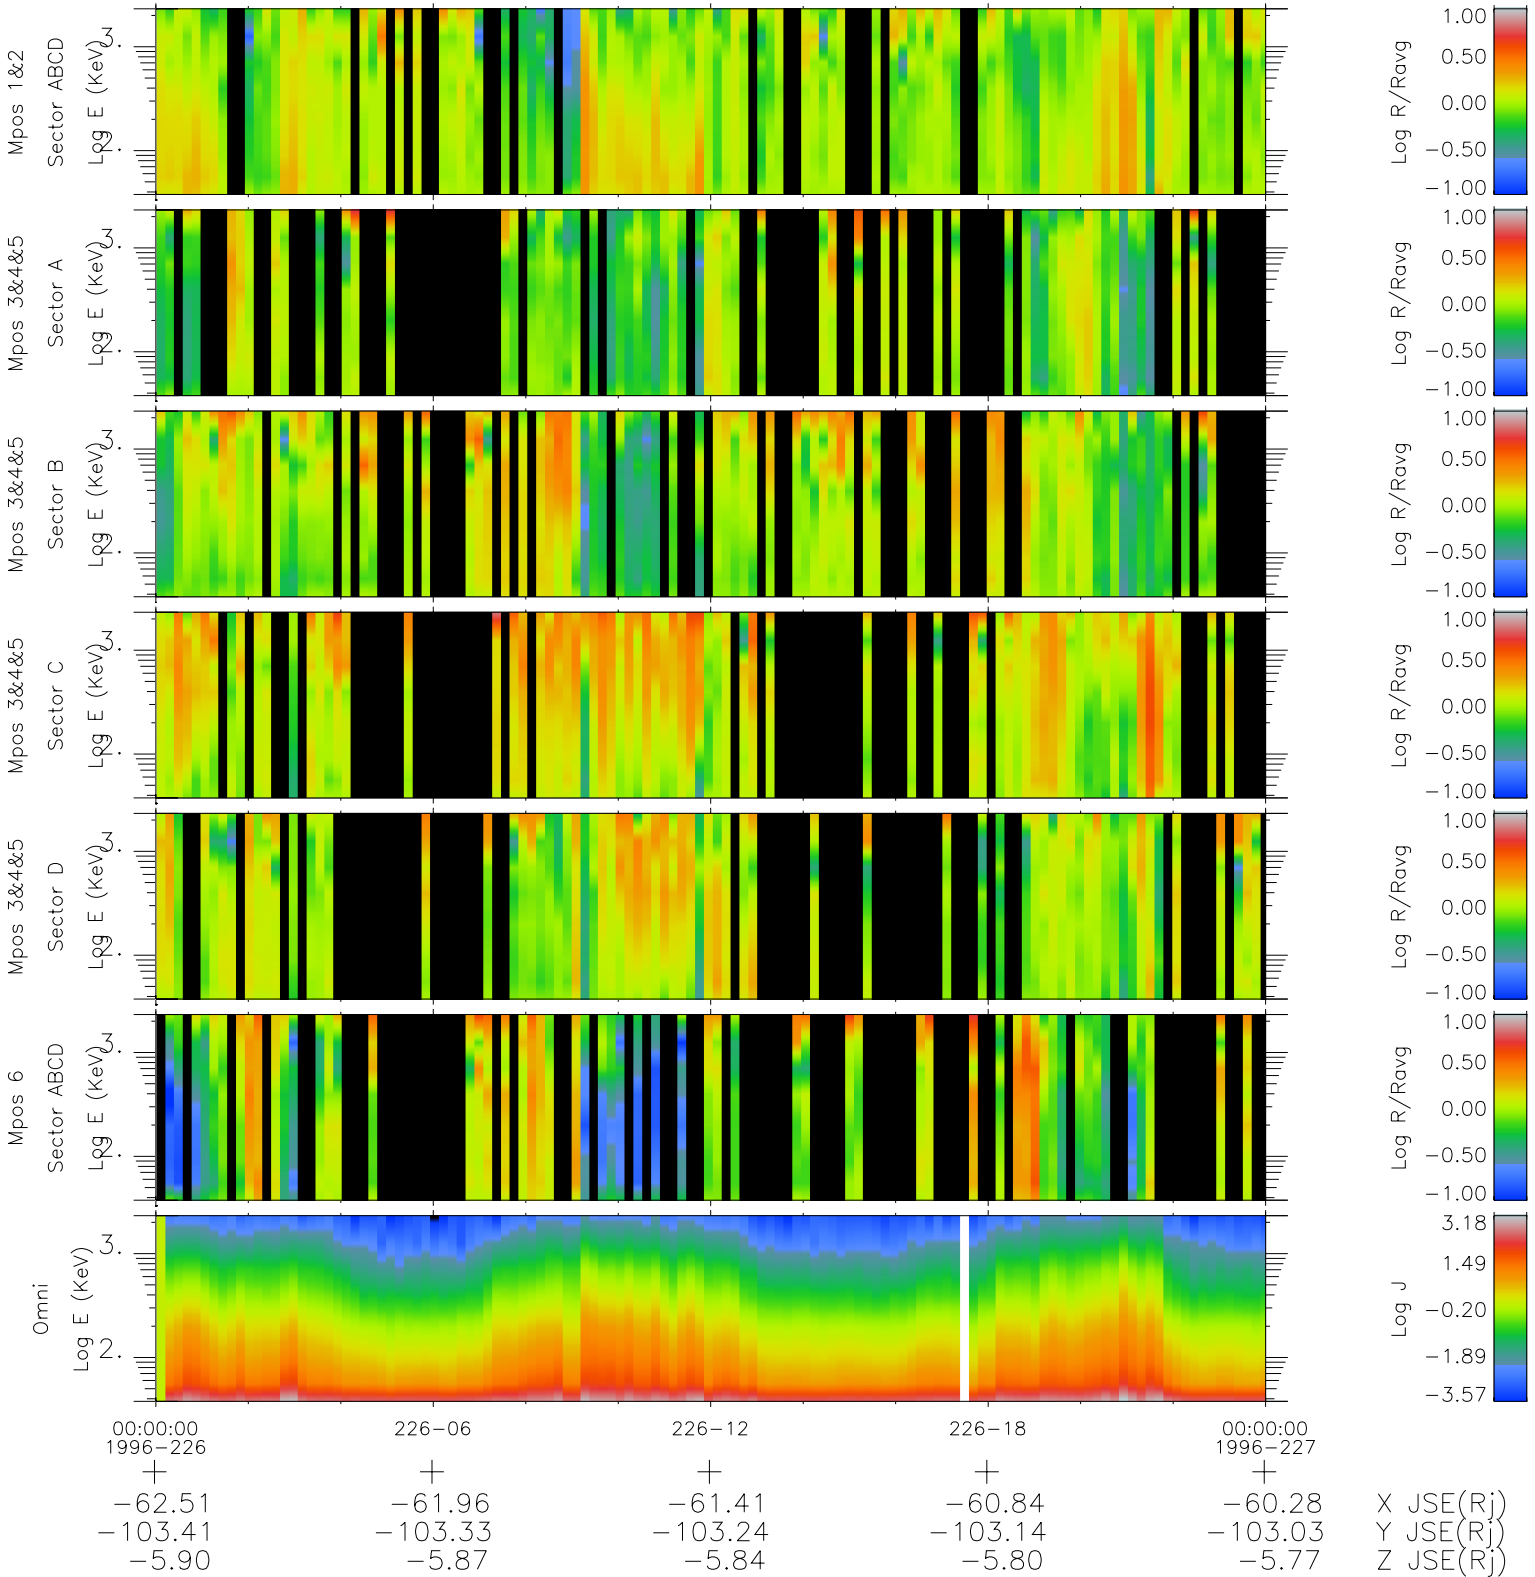

Galileo EPD Real Time R6 Ions Spectra 96226

Software Version: RTSPEC_R6 V 1.20
 Data Production: 06-03-00
 Plot Production: Fri Sep 14 07:43:58 2001
 Color File: wondr3
 Geofactor File: 1.1

- ◇ = Jupiter look direction
- = Corotation look direction