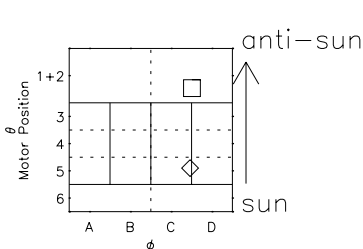

Galileo EPD Real Time R6 Ions Spectra 96226

Software Version: RTSPEC_R6 V 1.20
 Data Production: 06-03-00
 Plot Production: Fri Sep 14 07:43:58 2001
 Color File: wondr3
 Geofactor File: 1.1

- ◇ = Jupiter look direction
- = Corotation look direction