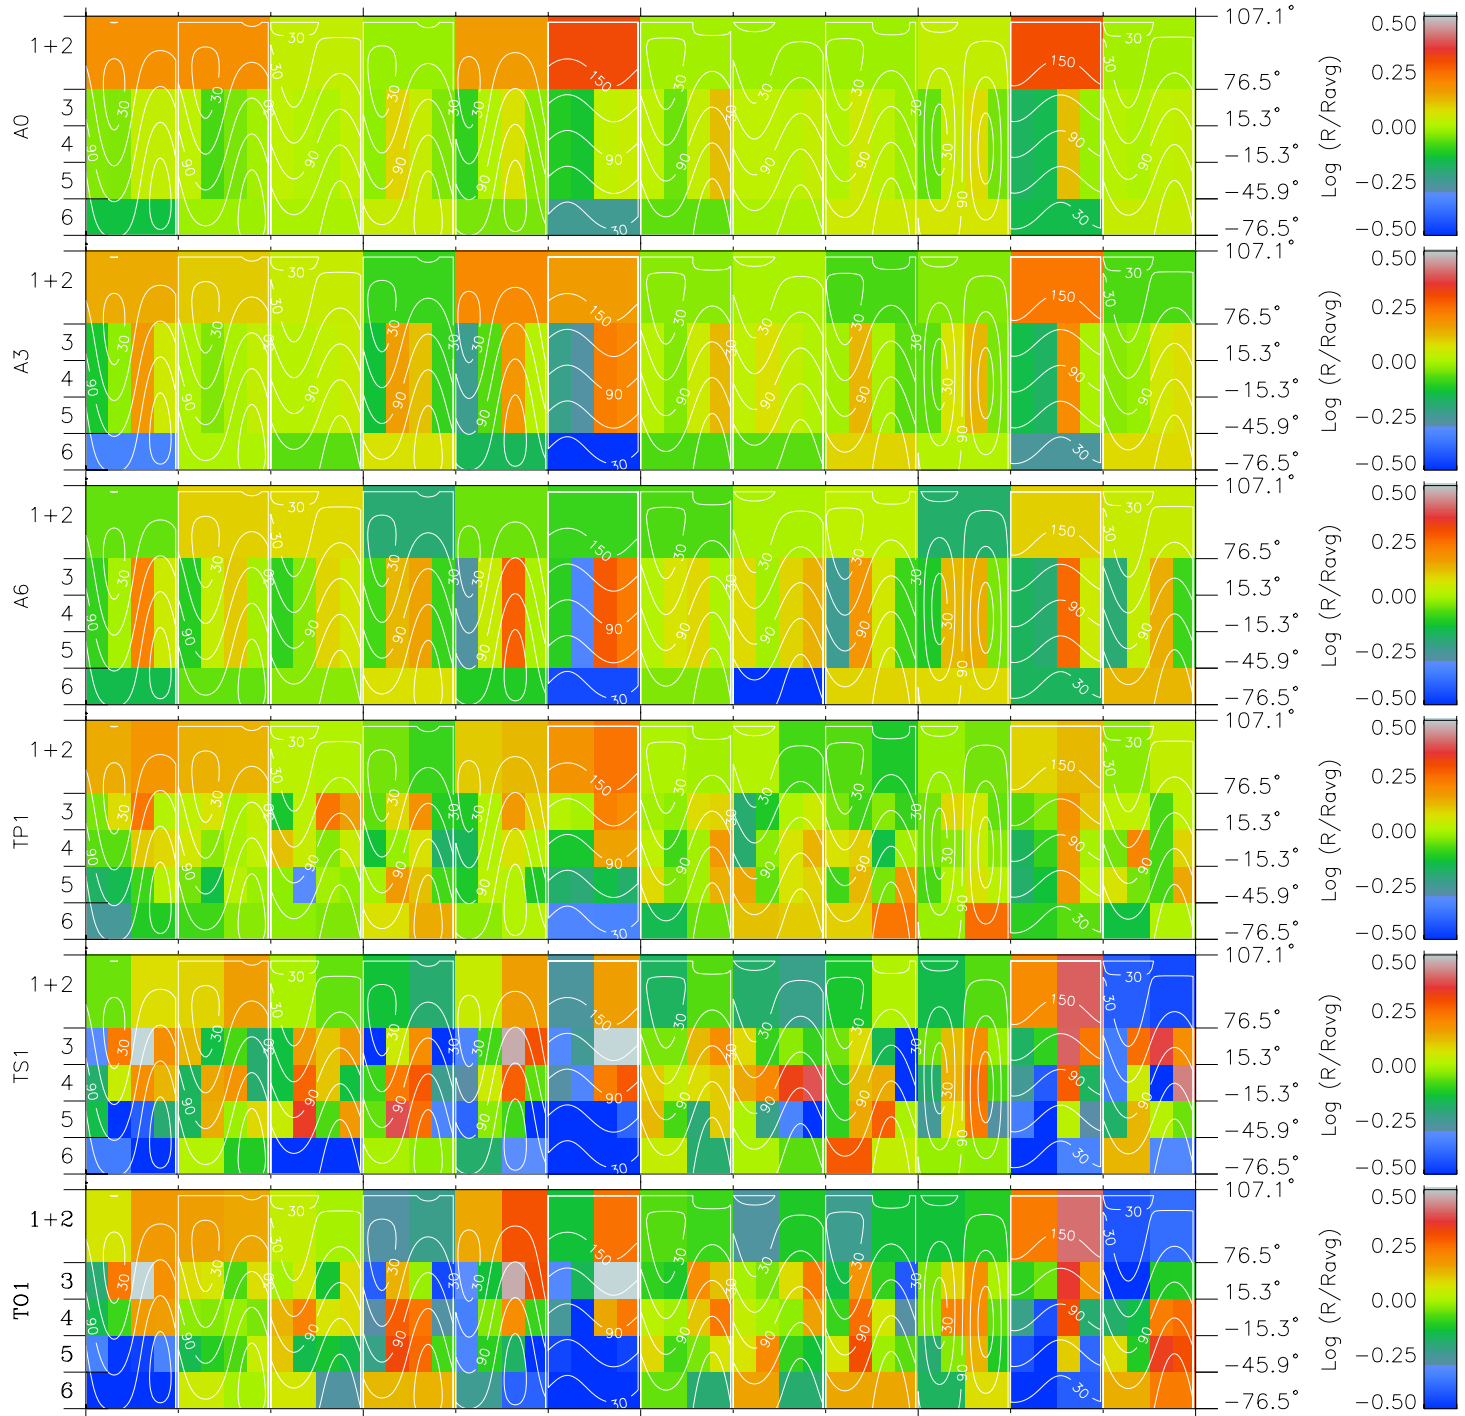

Galileo EPD Real Time All-Sky Anisotropies 96226

Software Version: RTSKY_MEAN V 1.20
 Data Production: 06-03-00
 Plot Production: Fri Sep 14 07:44:19 2001
 Color File: wondr3
 Geofactor File: 1.1

00:00:00 1996-226	226-06	226-12	226-18	00:00:00 1996-227	
+	+	+	+	+	
-62.51	-61.96	-61.41	-60.84	-60.28	X JSE(R _j)
-103.41	-103.33	-103.24	-103.14	-103.03	Y JSE(R _j)
-5.90	-5.87	-5.84	-5.80	-5.77	Z JSE(R _j)

- ◇ = Jupiter look direction
- = Corotation look direction