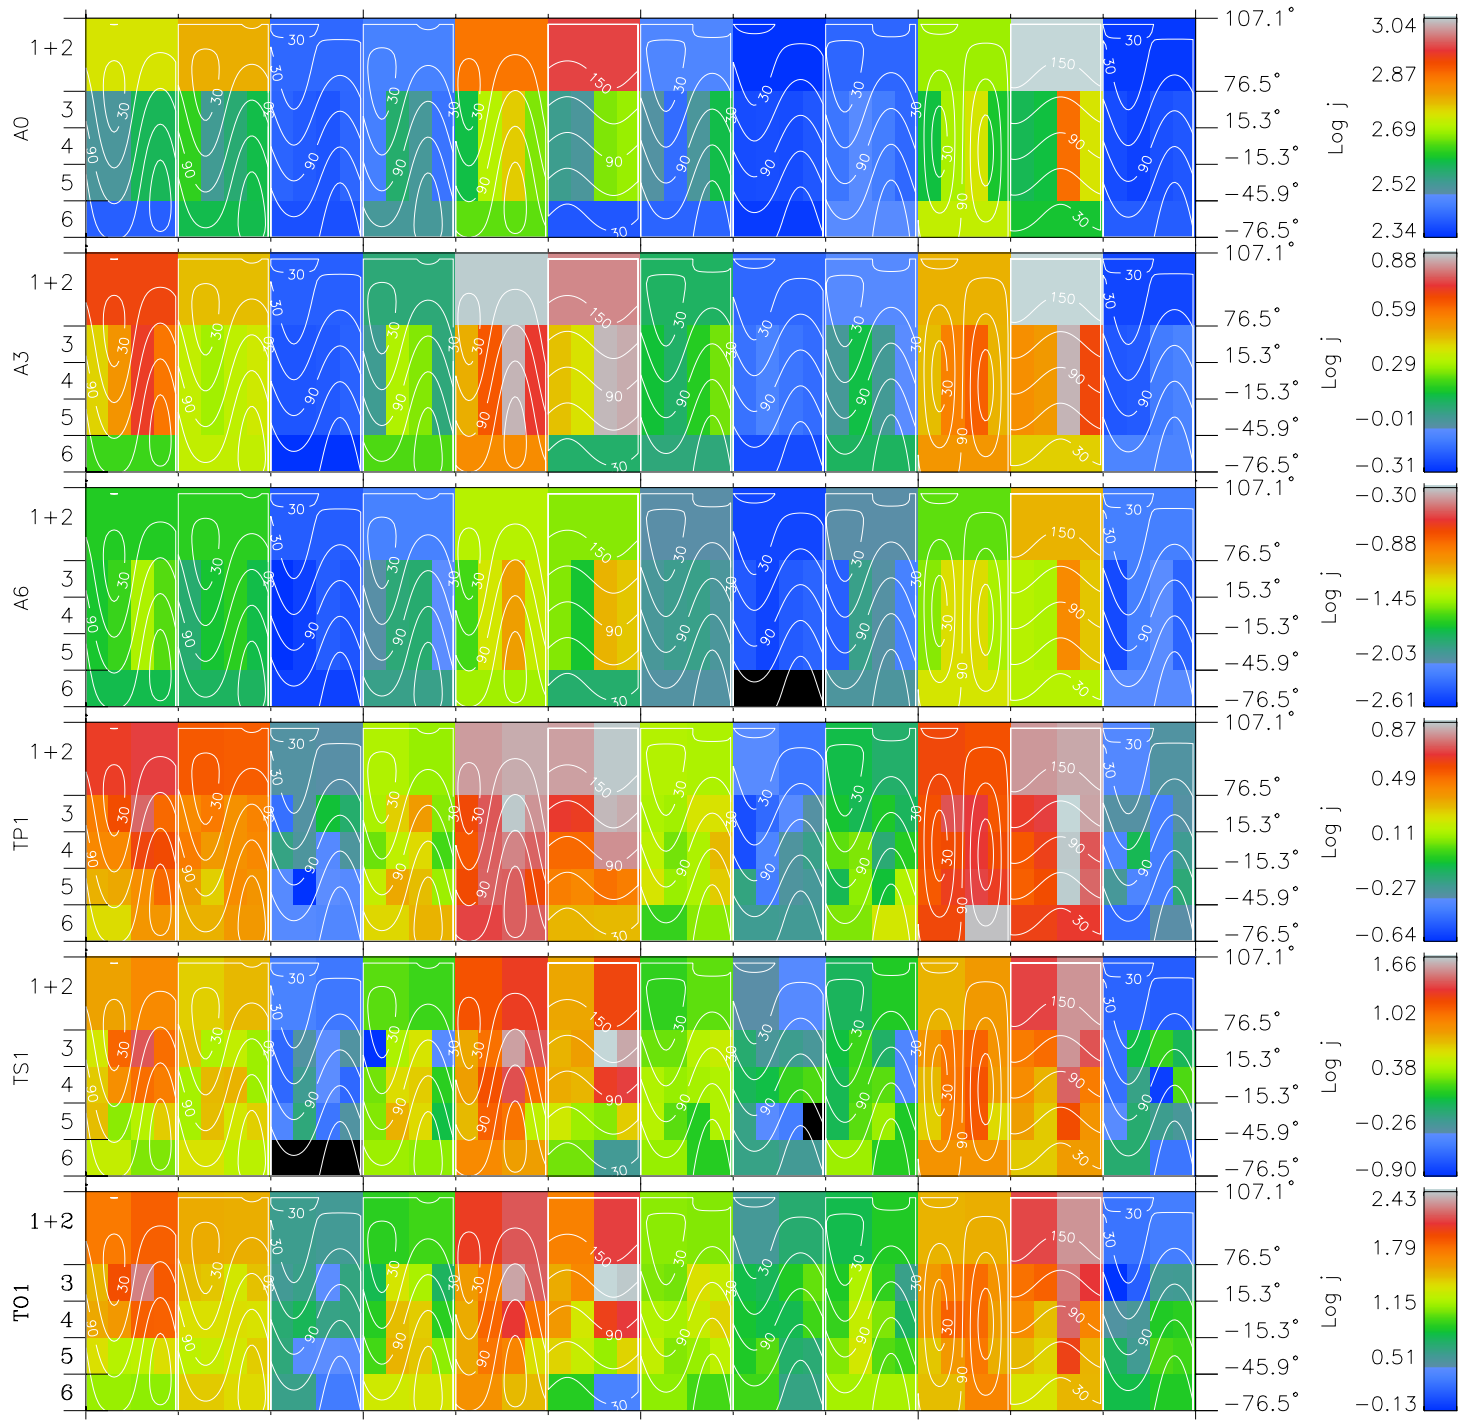

Galileo EPD Real Time All-Sky Anisotropies 96226

Software Version: RTSKY_FLUX V 1.20
Data Production: 06-03-00
Plot Production: Fri Sep 14 07:44:34 2001
Color File: wondr3
Geofactor File: 1.1

00:00:00 1996-226	226-06	226-12	226-18	00:00:00 1996-227	X JSE(R _j)	Y JSE(R _j)	Z JSE(R _j)
+ -62.51 -103.41 -5.90	+ -61.96 -103.33 -5.87	+ -61.41 -103.24 -5.84	+ -60.84 -103.14 -5.80	+ -60.28 -103.03 -5.77			

◇ = Jupiter look direction
□ = Corotation look direction