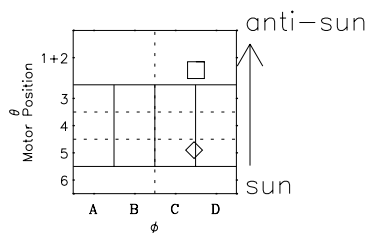

Galileo EPD Real-Time Omni 96226

Software Version: RTLINE_OMNI V 1.20
Data Production: 06-03-00
Plot Production: Fri Sep 14 07:46:08 2001

- ◇ = Jupiter look direction
- = Corotation look direction