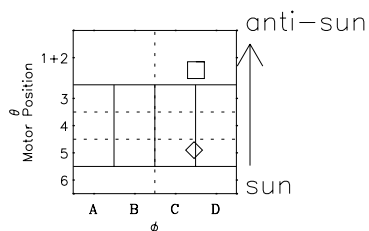

Galileo EPD Real-Time Omni 96226

Software Version: RTLINE_OMNI V 1.20
Data Production: 06-03-00
Plot Production: Fri Sep 14 07:46:08 2001

◇ = Jupiter look direction
□ = Corotation look direction