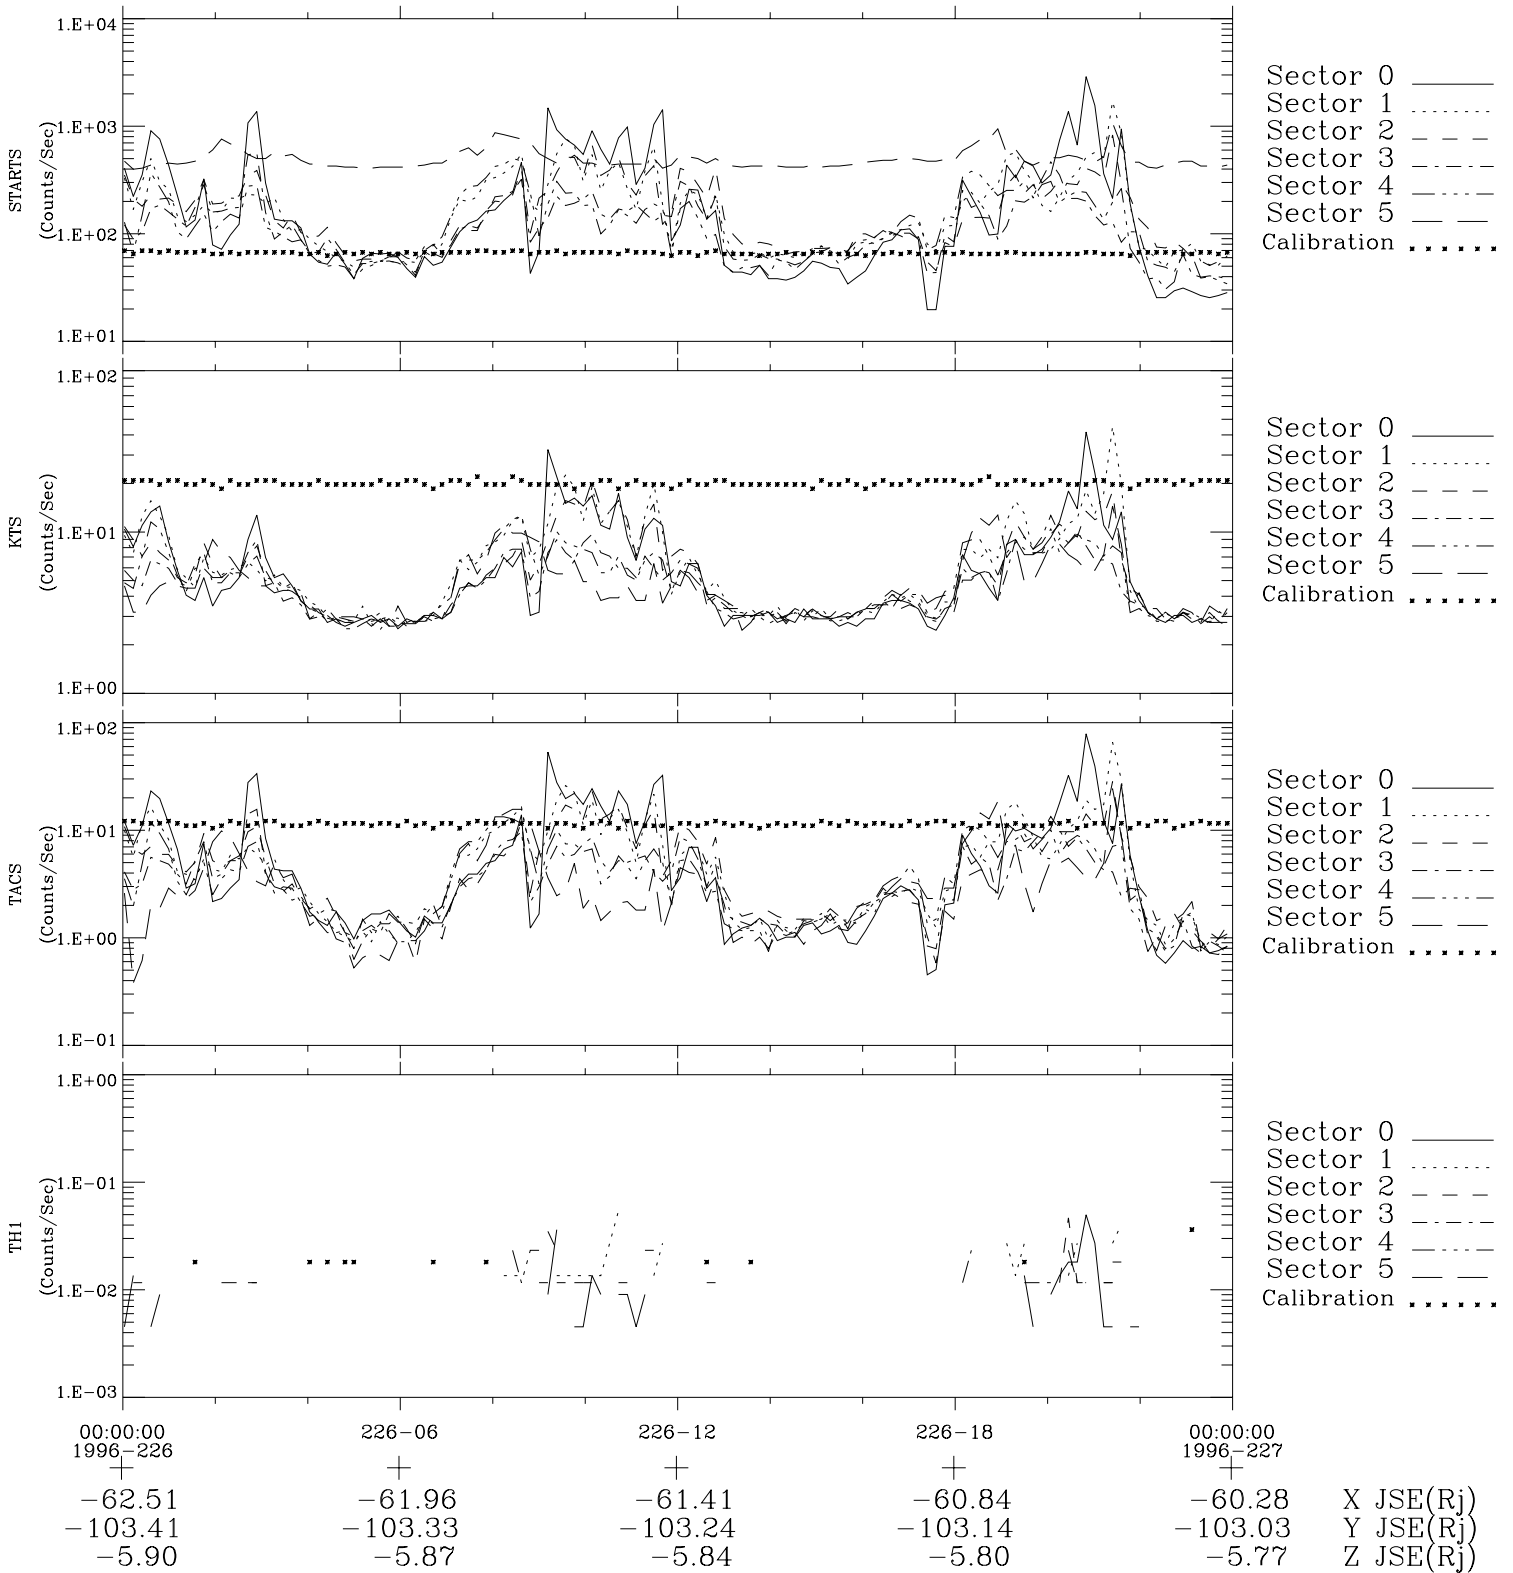

Galileo EPD Real-Time Six-Sector 96226

Software Version: RTLINE_R6 V 1.20
Data Production: 06-03-00
Plot Production: Fri Sep 14 07:46:16 2001

◇ = Jupiter look direction
□ = Corotation look direction