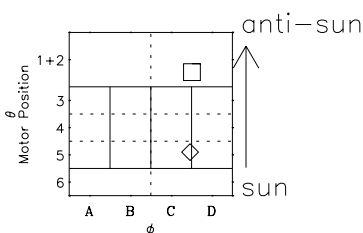

Galileo EPD Real-Time Six-Sector 96226

Software Version: RTLINE_R6 V 1.20
Data Production: 06-03-00
Plot Production: Fri Sep 14 07:46:16 2001

◇ = Jupiter look direction
□ = Corotation look direction