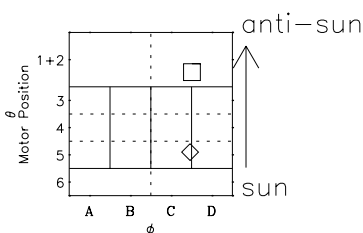

Galileo EPD Real-Time Six-Sector 96226

Software Version: RTLINE_R6 V 1.20
Data Production: 06-03-00
Plot Production: Fri Sep 14 07:46:15 2001

◇ = Jupiter look direction
□ = Corotation look direction