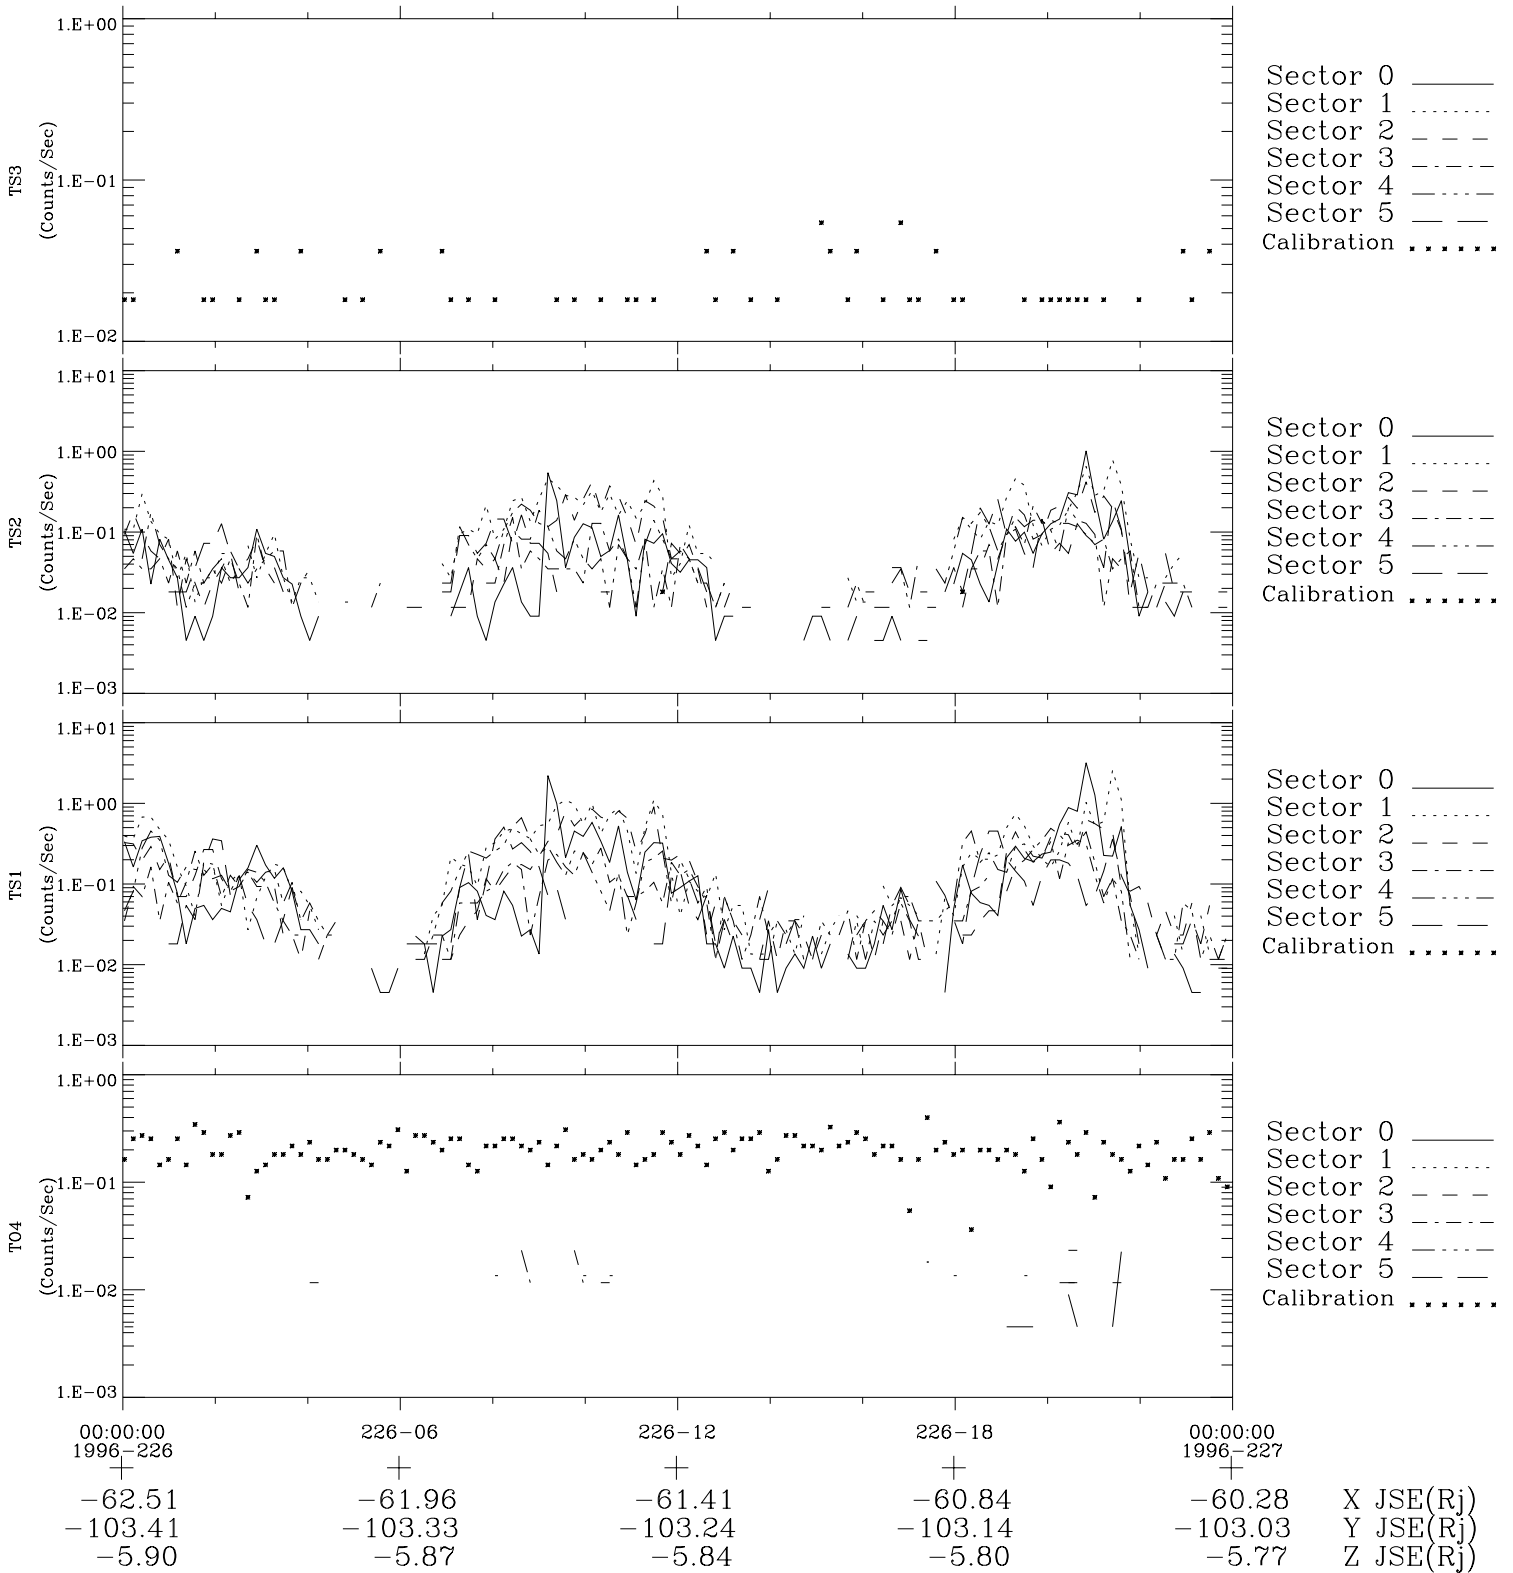

Galileo EPD Real-Time Six-Sector 96226

Software Version: RTLINE_R6 V 1.20
Data Production: 06-03-00
Plot Production: Fri Sep 14 07:46:15 2001

◇ = Jupiter look direction
□ = Corotation look direction