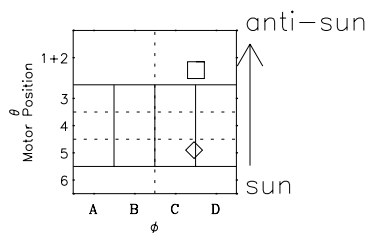

Galileo EPD Real-Time Six-Sector 96226

Software Version: RTLINE_R6 V 1.20
Data Production: 06-03-00
Plot Production: Fri Sep 14 07:46:15 2001

◇ = Jupiter look direction
□ = Corotation look direction