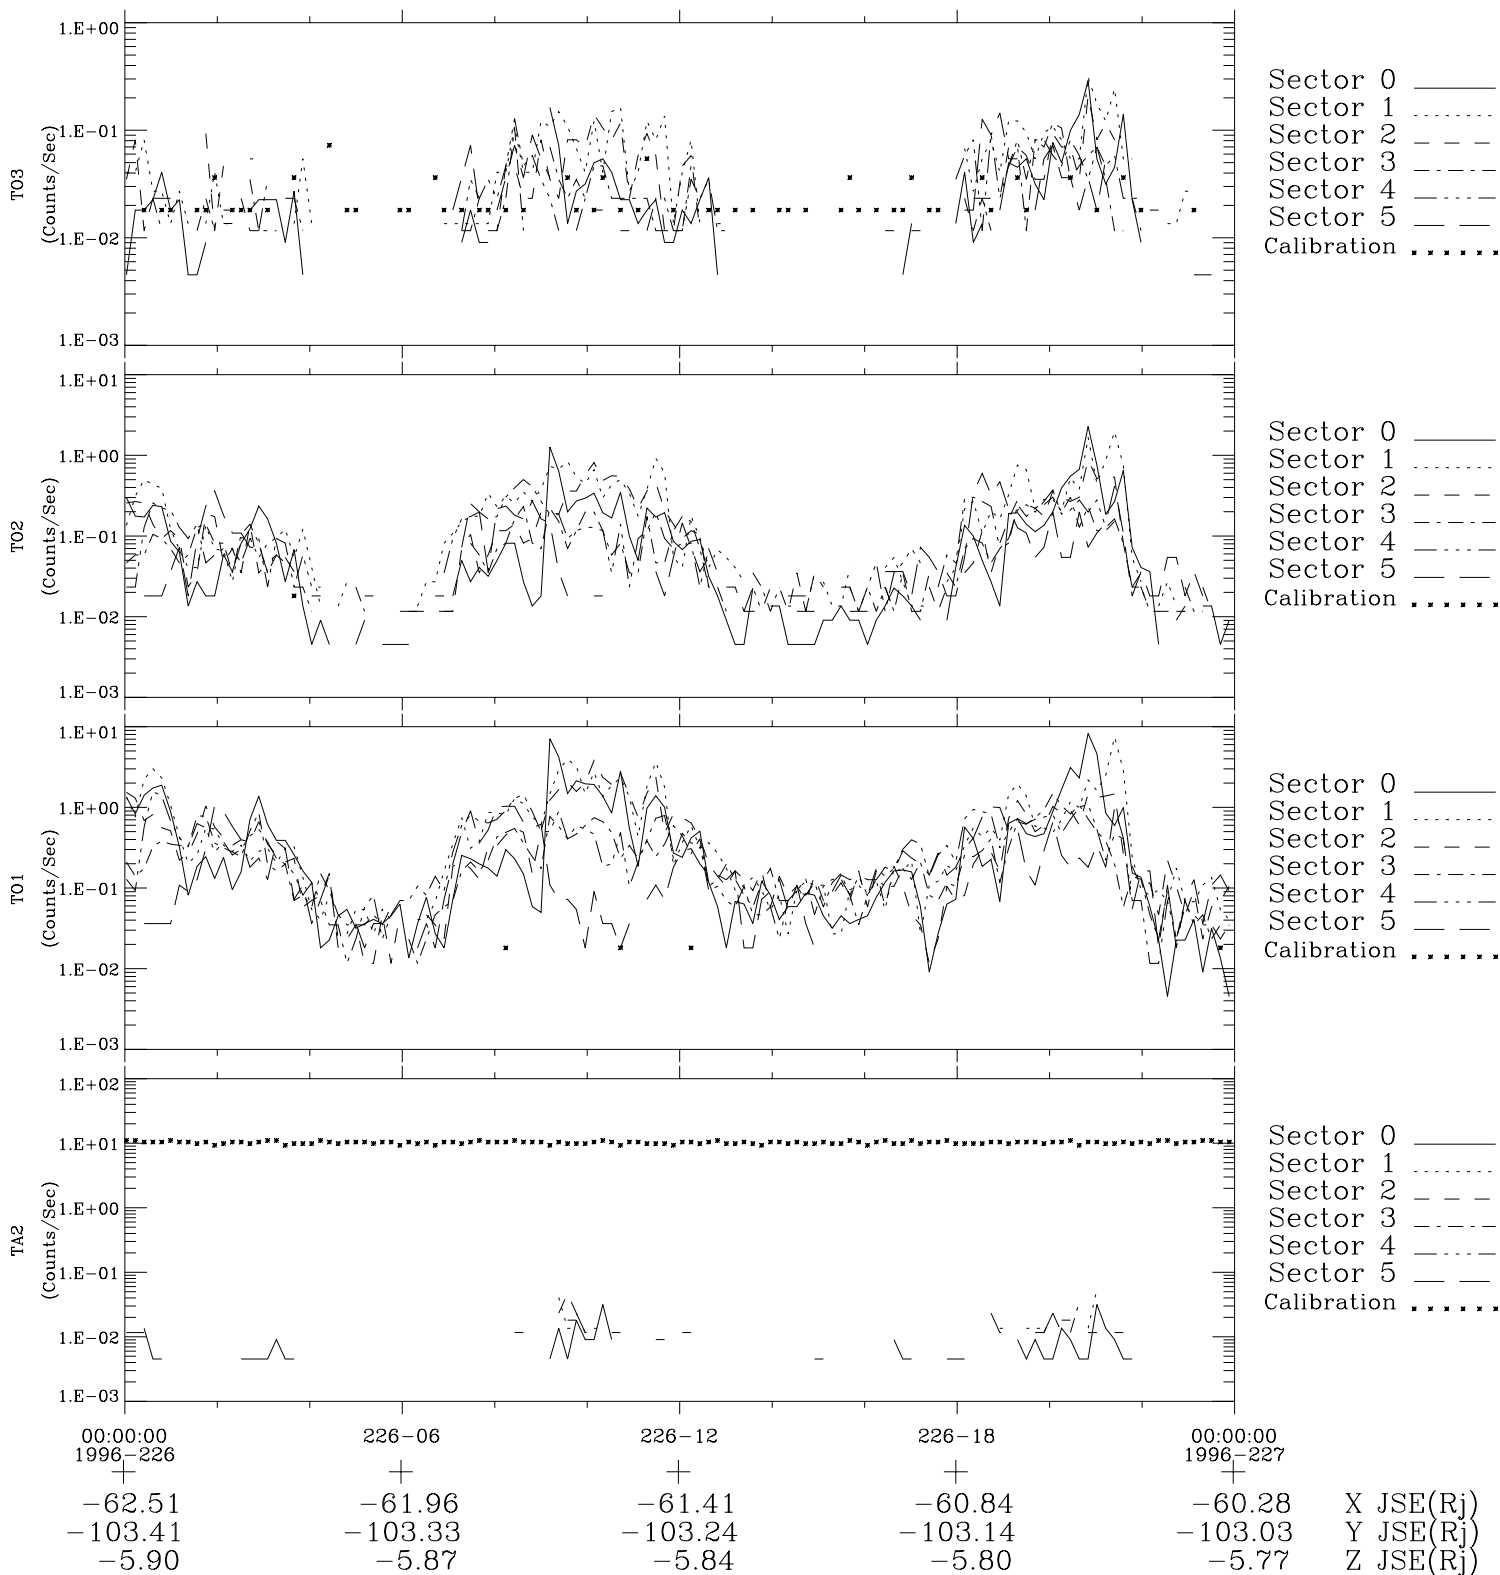

Galileo EPD Real-Time Six-Sector 96226

Software Version: RTLINE_R6 V 1.20
Data Production: 06-03-00
Plot Production: Fri Sep 14 07:46:15 2001

◇ = Jupiter look direction
□ = Corotation look direction