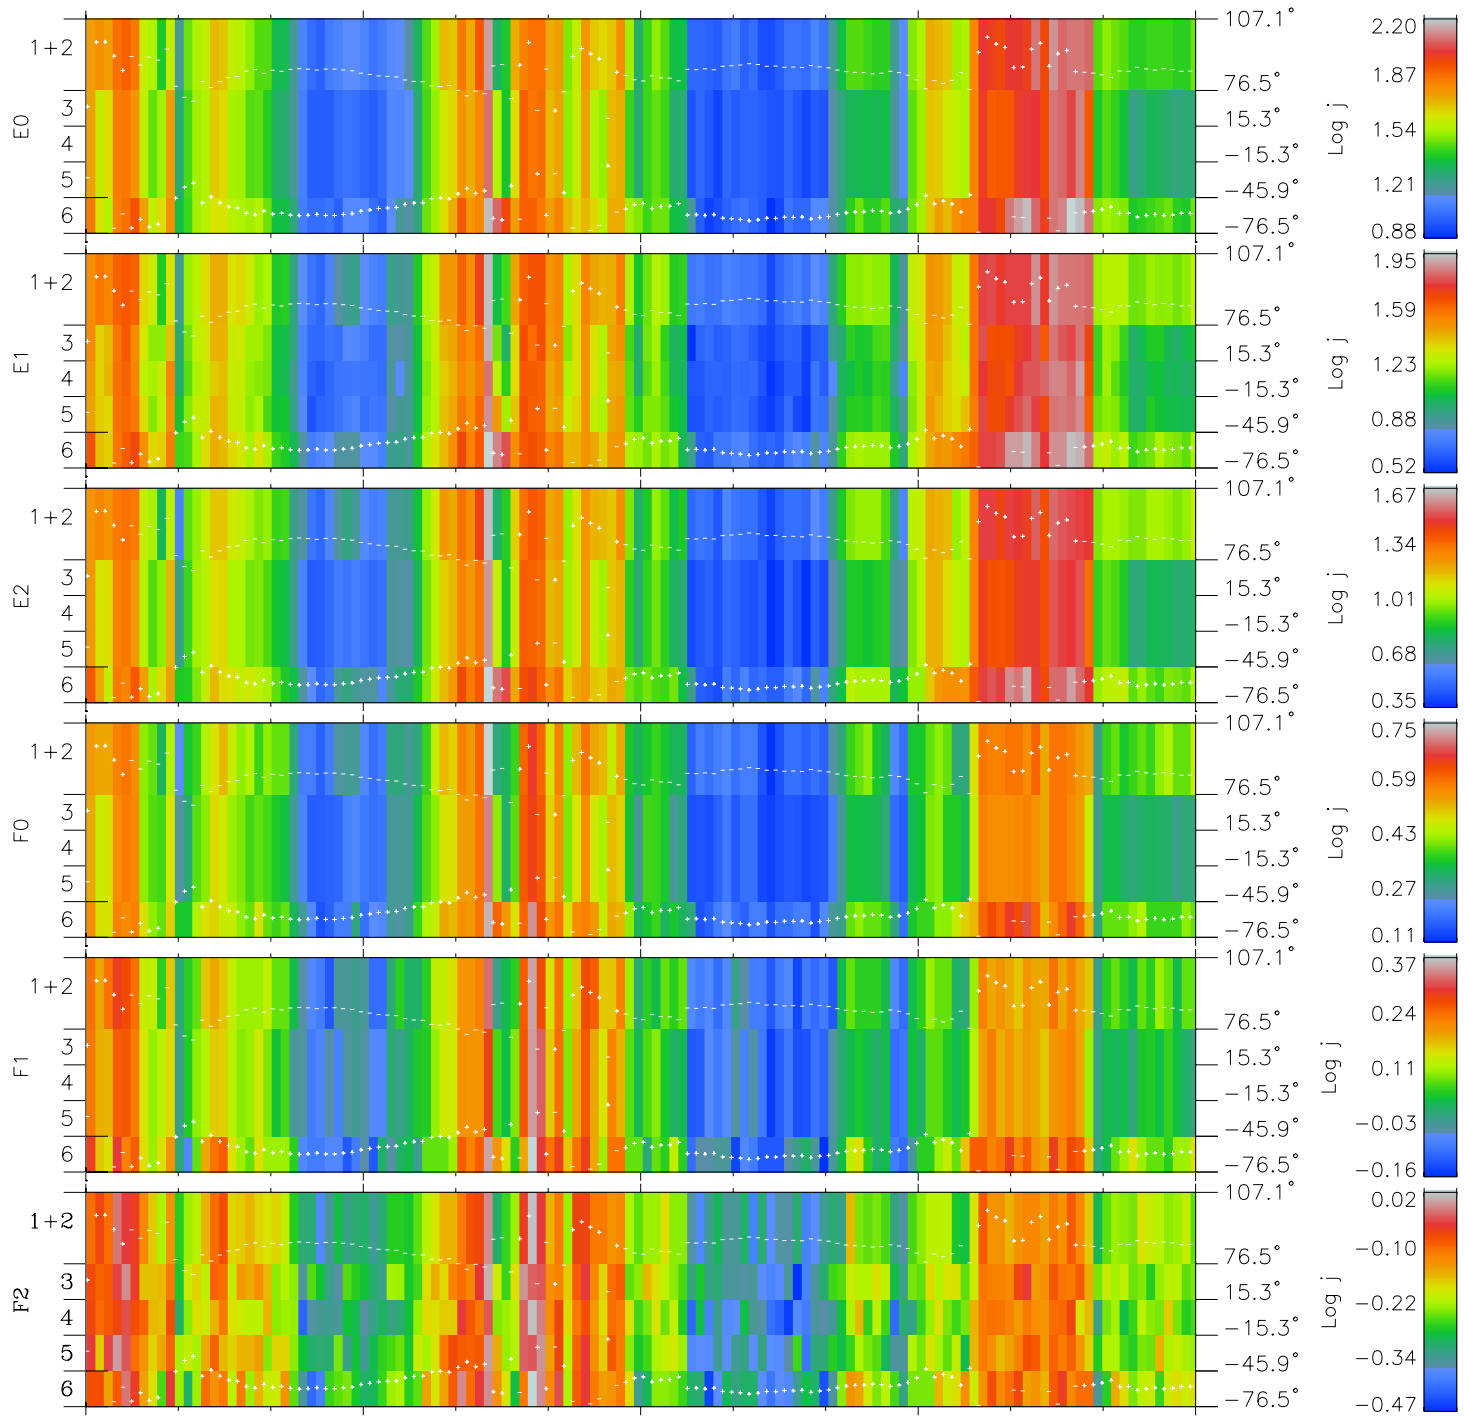

Galileo EPD Real Elevation Anisotropies 96226

Software Version: RTELEV_FLUX V 1.20
Data Production: 06-03-00
Plot Production: Fri Sep 14 07:45:18 2001
Color File: wondr3
Geofactor File: 1.1

00:00:00 1996-226	226-06	226-12	226-18	00:00:00 1996-227	X JSE(R _j)
+	+	+	+	+	Y JSE(R _j)
-62.51	-61.96	-61.41	-60.84	-60.28	Z JSE(R _j)
-103.41	-103.33	-103.24	-103.14	-103.03	
-5.90	-5.87	-5.84	-5.80	-5.77	

- ◇ = Jupiter look direction
- = Corotation look direction