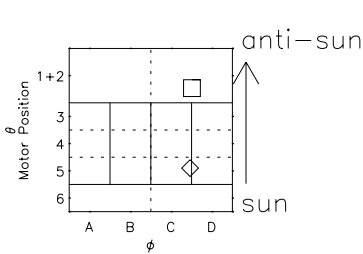

Galileo EPD Real Elevation Anisotropies 96226

Software Version: RTELEV_FLUX V 1.20
Data Production: 06-03-00
Plot Production: Fri Sep 14 07:45:18 2001
Color File: wondr3
Geofactor File: 1.1

00:00:00 1996-226	226-06	226-12	226-18	00:00:00 1996-227	X JSE(R _j)
+	+	+	+	+	Y JSE(R _j)
-62.51	-61.96	-61.41	-60.84	-60.28	Z JSE(R _j)
-103.41	-103.33	-103.24	-103.14	-103.03	
-5.90	-5.87	-5.84	-5.80	-5.77	

- ◇ = Jupiter look direction
- = Corotation look direction