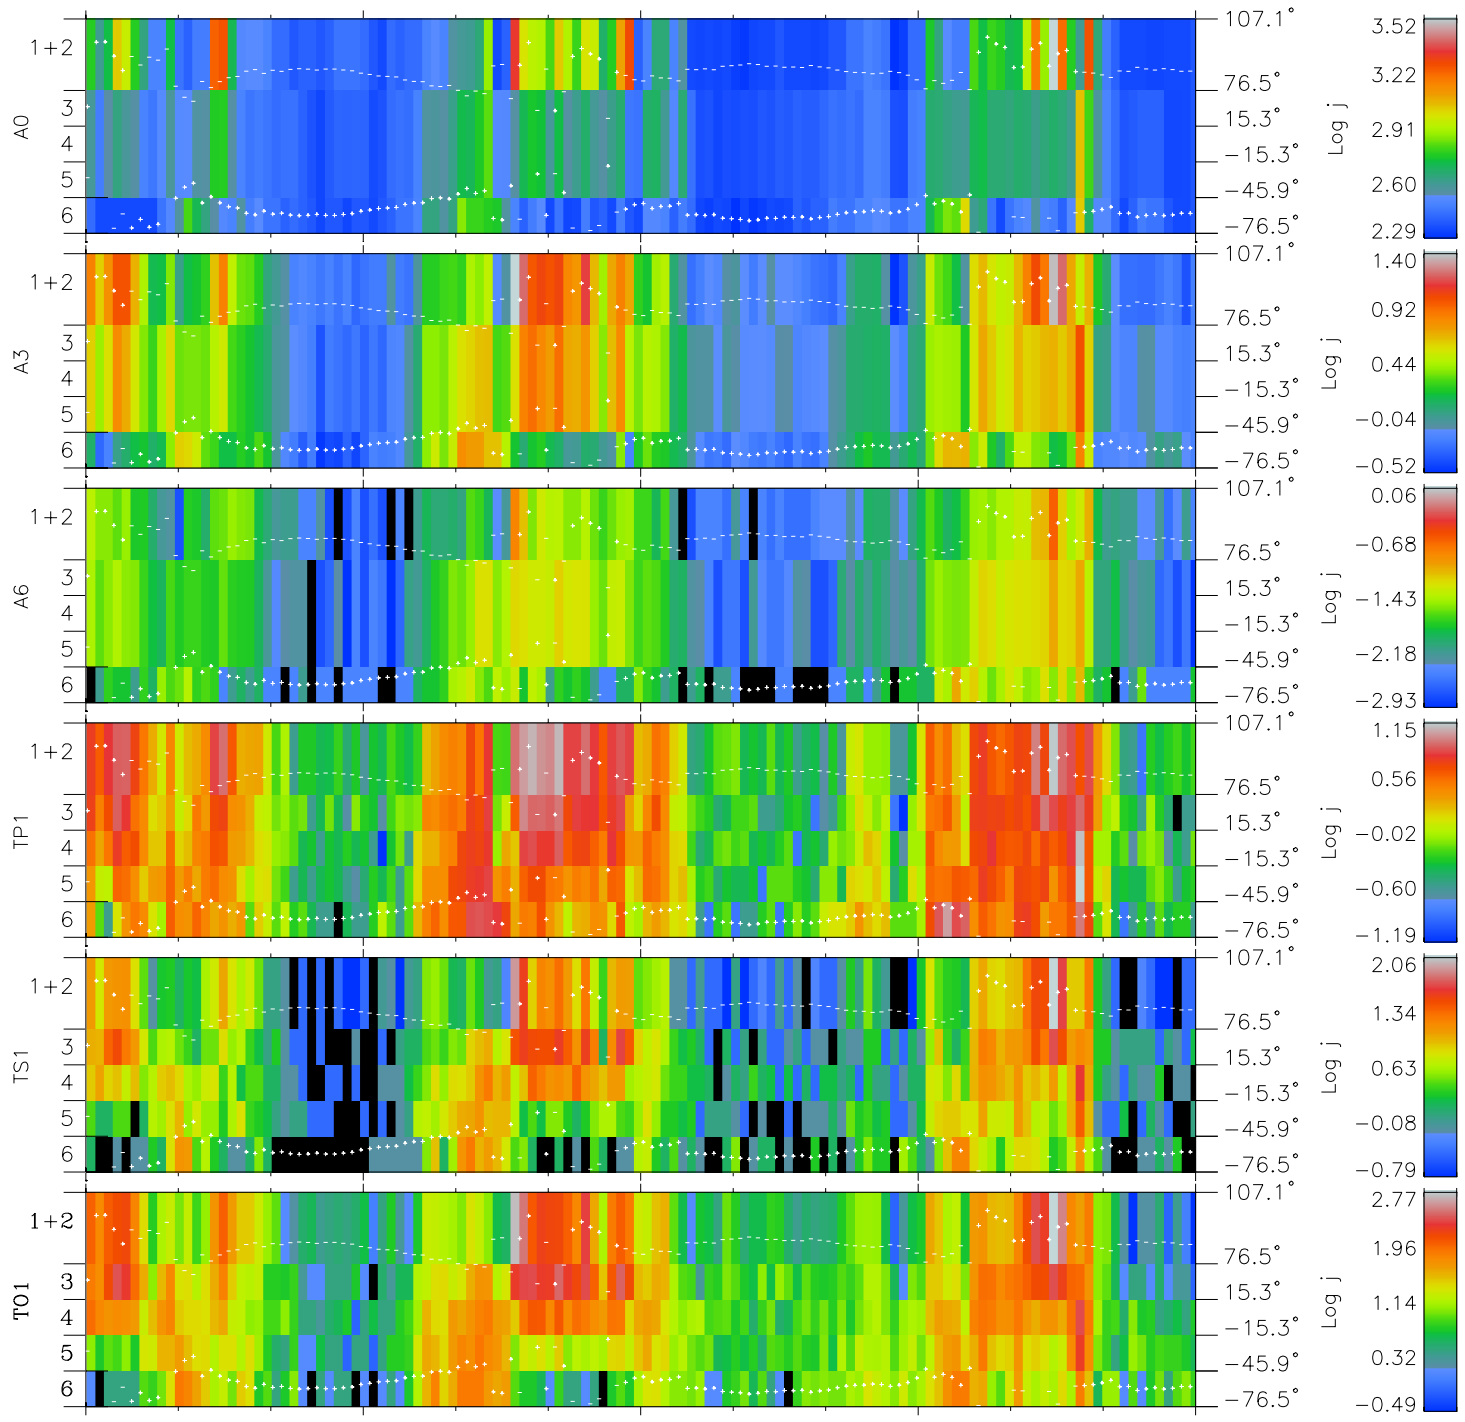

Galileo EPD Real Elevation Anisotropies 96226

Software Version: RTELEV_FLUX V 1.20
Data Production: 06-03-00
Plot Production: Fri Sep 14 07:45:12 2001
Color File: wondr3
Geofactor File: 1.1

00:00:00 1996-226	226-06	226-12	226-18	00:00:00 1996-227	X JSE(R _j)
+	+	+	+	+	
-62.51	-61.96	-61.41	-60.84	-60.28	Y JSE(R _j)
-103.41	-103.33	-103.24	-103.14	-103.03	Z JSE(R _j)
-5.90	-5.87	-5.84	-5.80	-5.77	

◇ = Jupiter look direction
□ = Corotation look direction