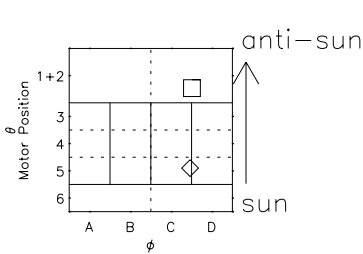

Galileo EPD Real Elevation Anisotropies 96226

Software Version: RTELEV_FLUX V 1.20
Data Production: 06-03-00
Plot Production: Fri Sep 14 07:45:12 2001
Color File: wondr3
Geofactor File: 1.1

00:00:00 1996-226	226-06	226-12	226-18	00:00:00 1996-227	X JSE(R _j)
+	+	+	+	+	
-62.51	-61.96	-61.41	-60.84	-60.28	Y JSE(R _j)
-103.41	-103.33	-103.24	-103.14	-103.03	Z JSE(R _j)
-5.90	-5.87	-5.84	-5.80	-5.77	

◇ = Jupiter look direction
□ = Corotation look direction