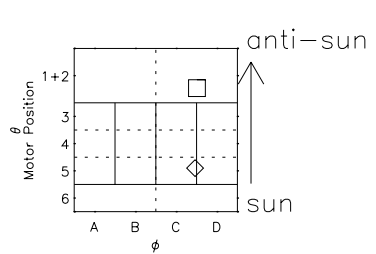

Galileo EPD Real Time Azimuth Anisotropies 96226

Software Version: RTAZIM_MEAN V 1.20
Data Production: 06-03-00
Plot Production: Fri Sep 14 07:45:35 2001
Color File: wondr3
Geofactor File: 1.1

◇ = Jupiter look direction
□ = Corotation look direction