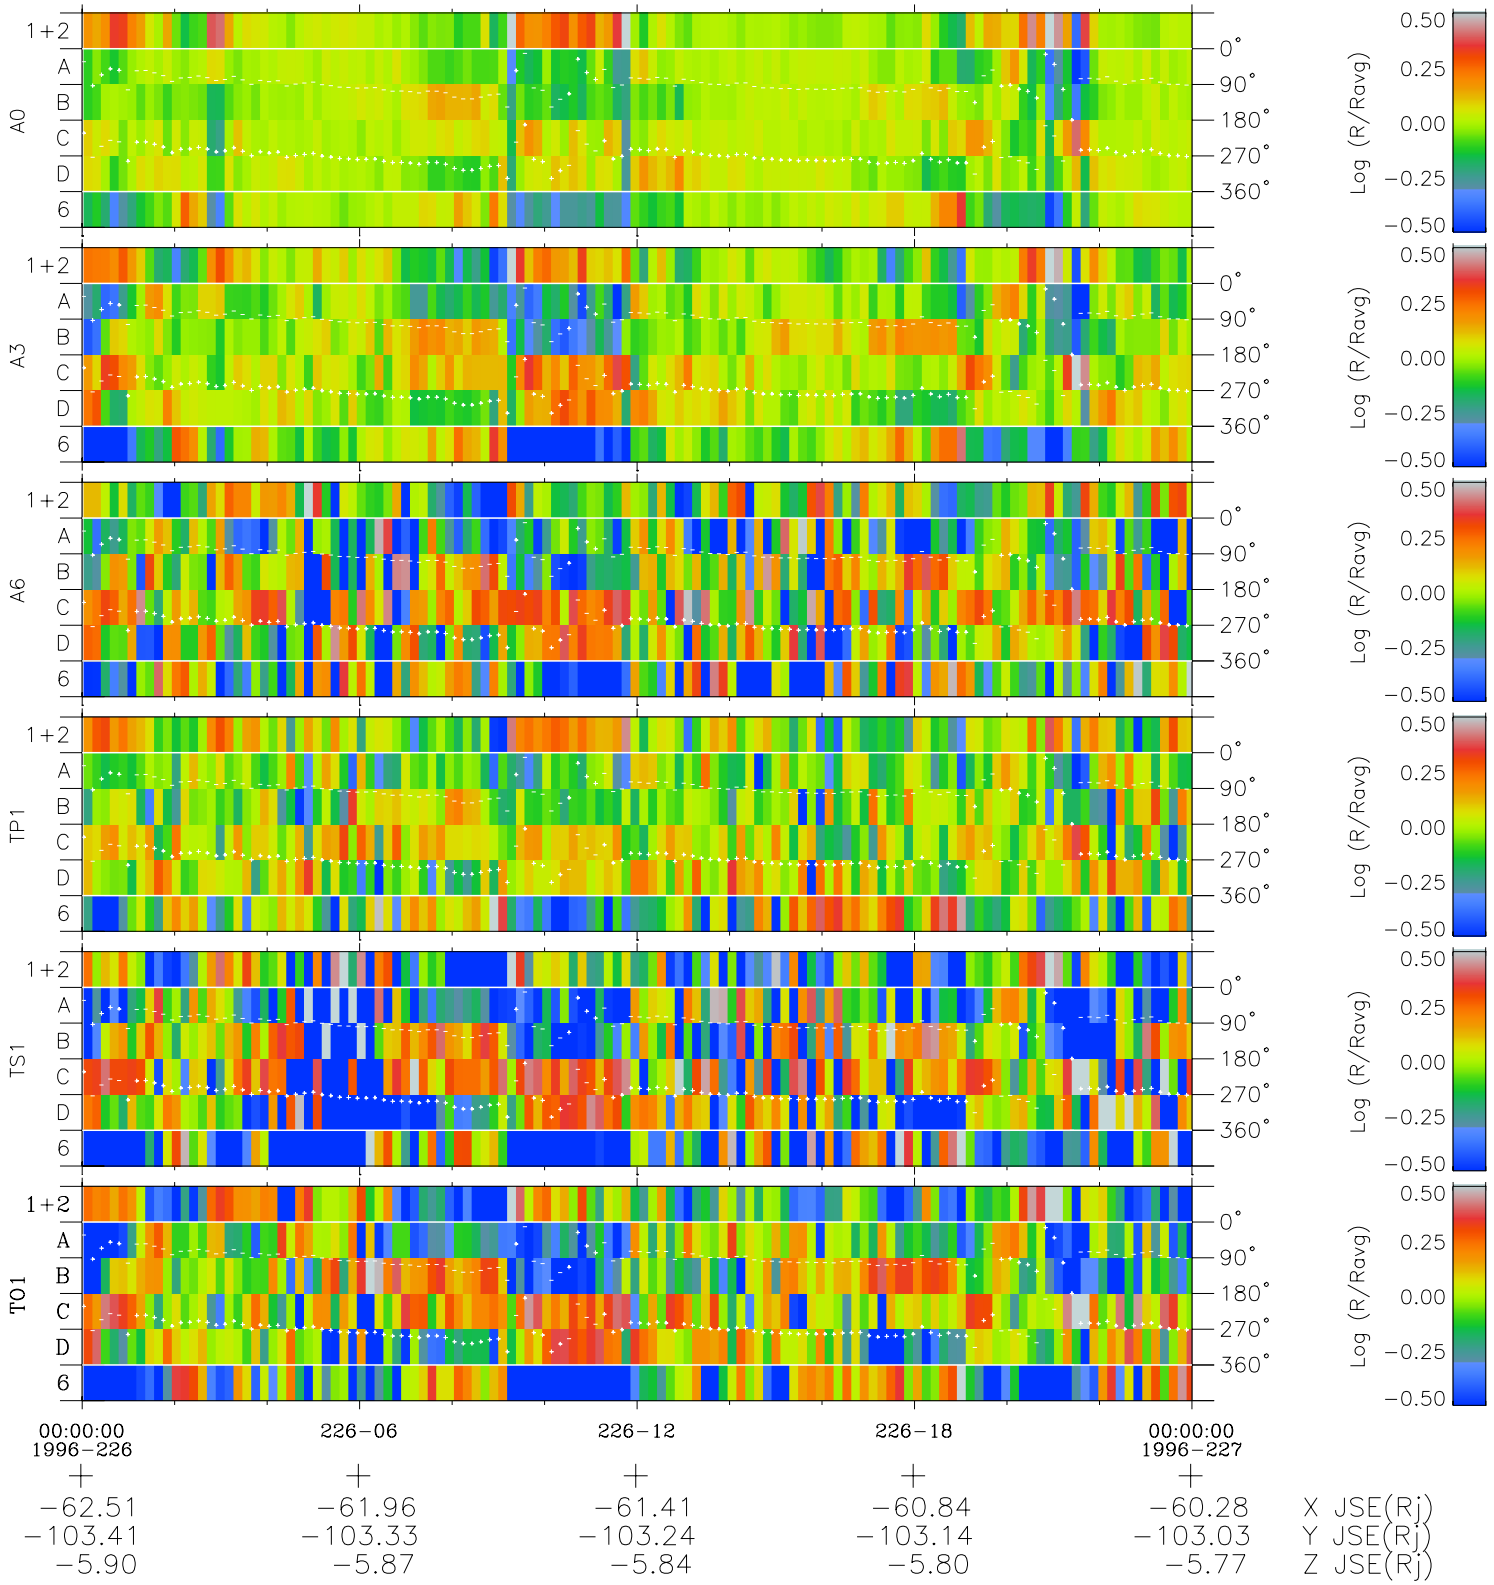

Galileo EPD Real Time Azimuth Anisotropies 96226

Software Version: RTAZIM_MEAN V 1.20
Data Production: 06-03-00
Plot Production: Fri Sep 14 07:45:35 2001
Color File: wondr3
Geofactor File: 1.1

◇ = Jupiter look direction
□ = Corotation look direction