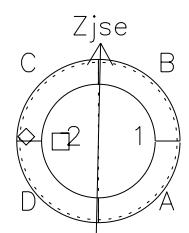

Galileo EPD Real Time Azimuth Anisotropies 96226

Software Version: RTAZIM_MEAN V 1.20
Data Production: 06-03-00
Plot Production: Fri Sep 14 07:45:35 2001
Color File: wondr3
Geofactor File: 1.1

◇ = Jupiter look direction
□ = Corotation look direction