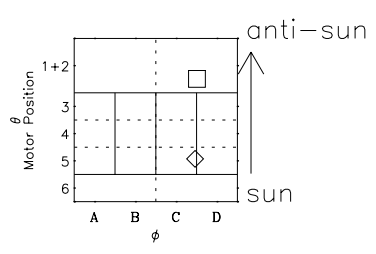

Galileo EPD Real Time Omni Spectrum 96225

Software Version: RTSPEC_OMNI V 1.20
 Data Production: 06-03-00
 Plot Production: Fri Sep 14 07:36:07 2001
 Color File: wondr3
 Geofactor File: 1.1

◇ = Jupiter look direction
 □ = Corotation look direction