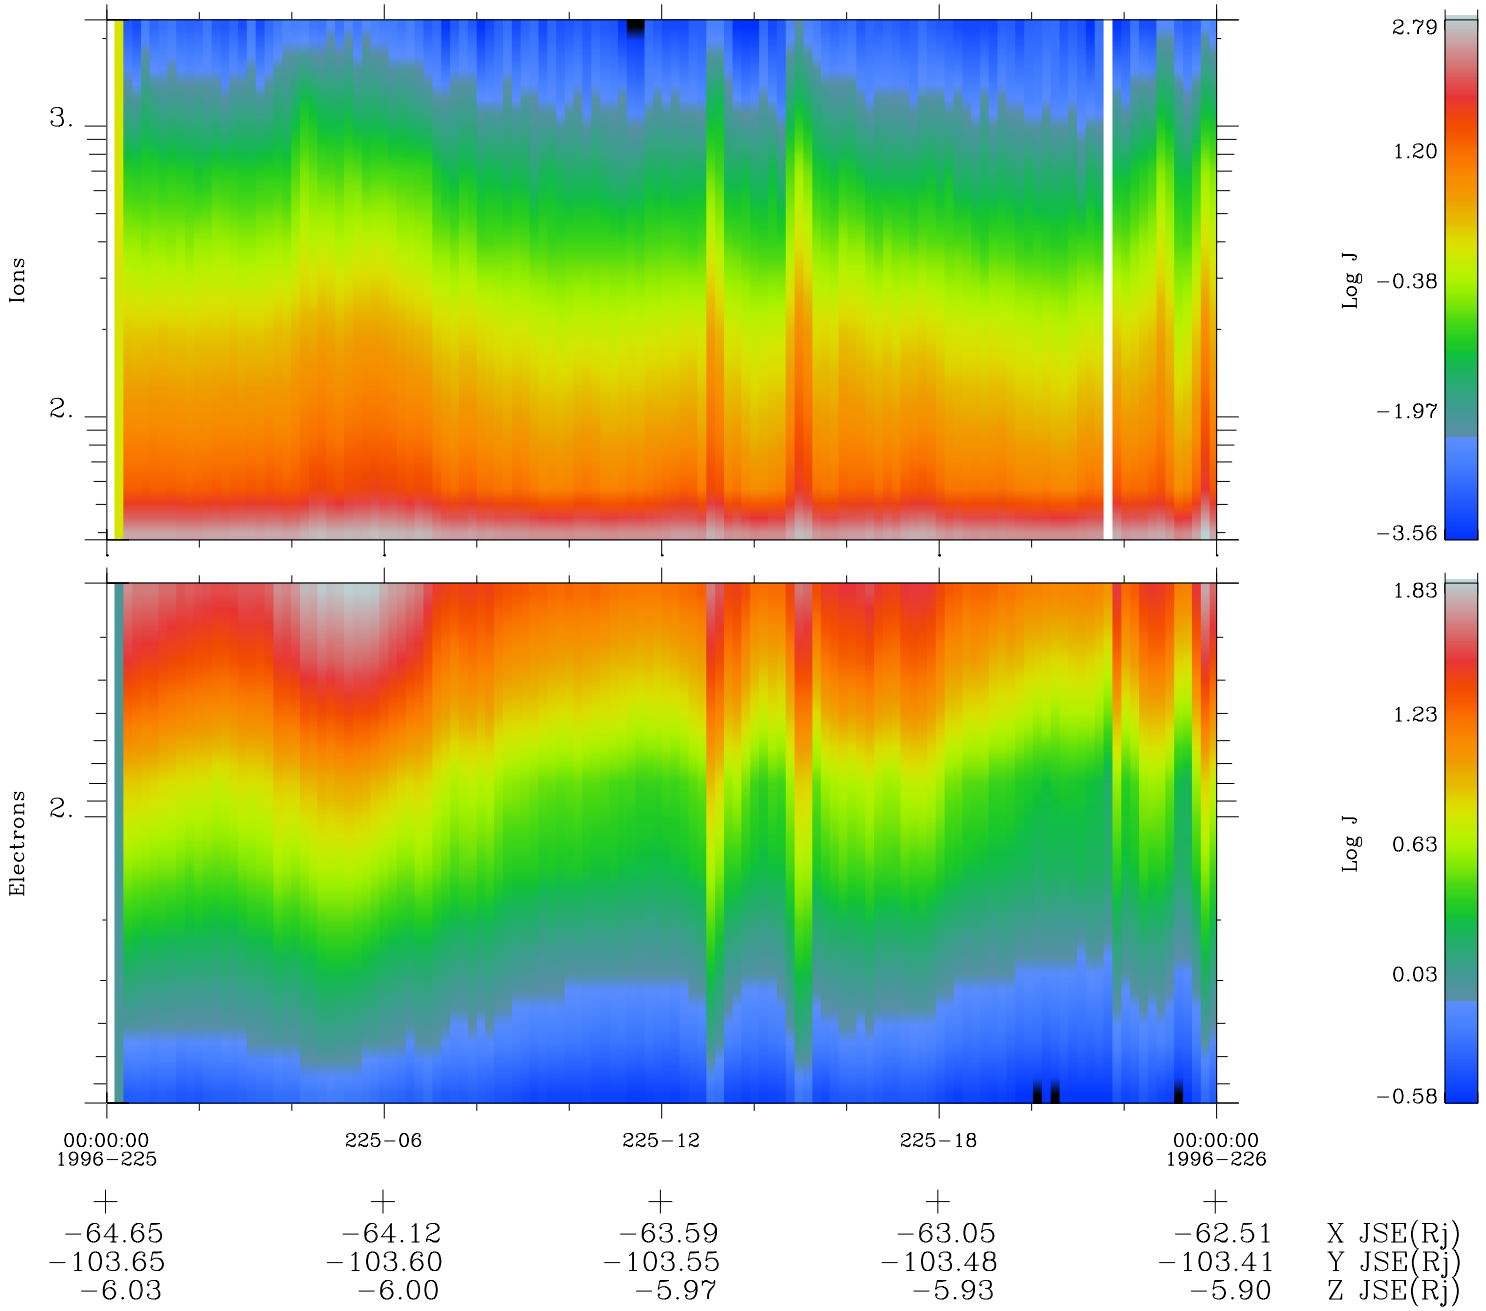

Galileo EPD Real Time Omni Spectrum 96225

Software Version: RTSPEC_OMNI V 1.20
 Data Production: 06-03-00
 Plot Production: Fri Sep 14 07:36:07 2001
 Color File: wondr3
 Geofactor File: 1.1

◇ = Jupiter look direction
 □ = Corotation look direction