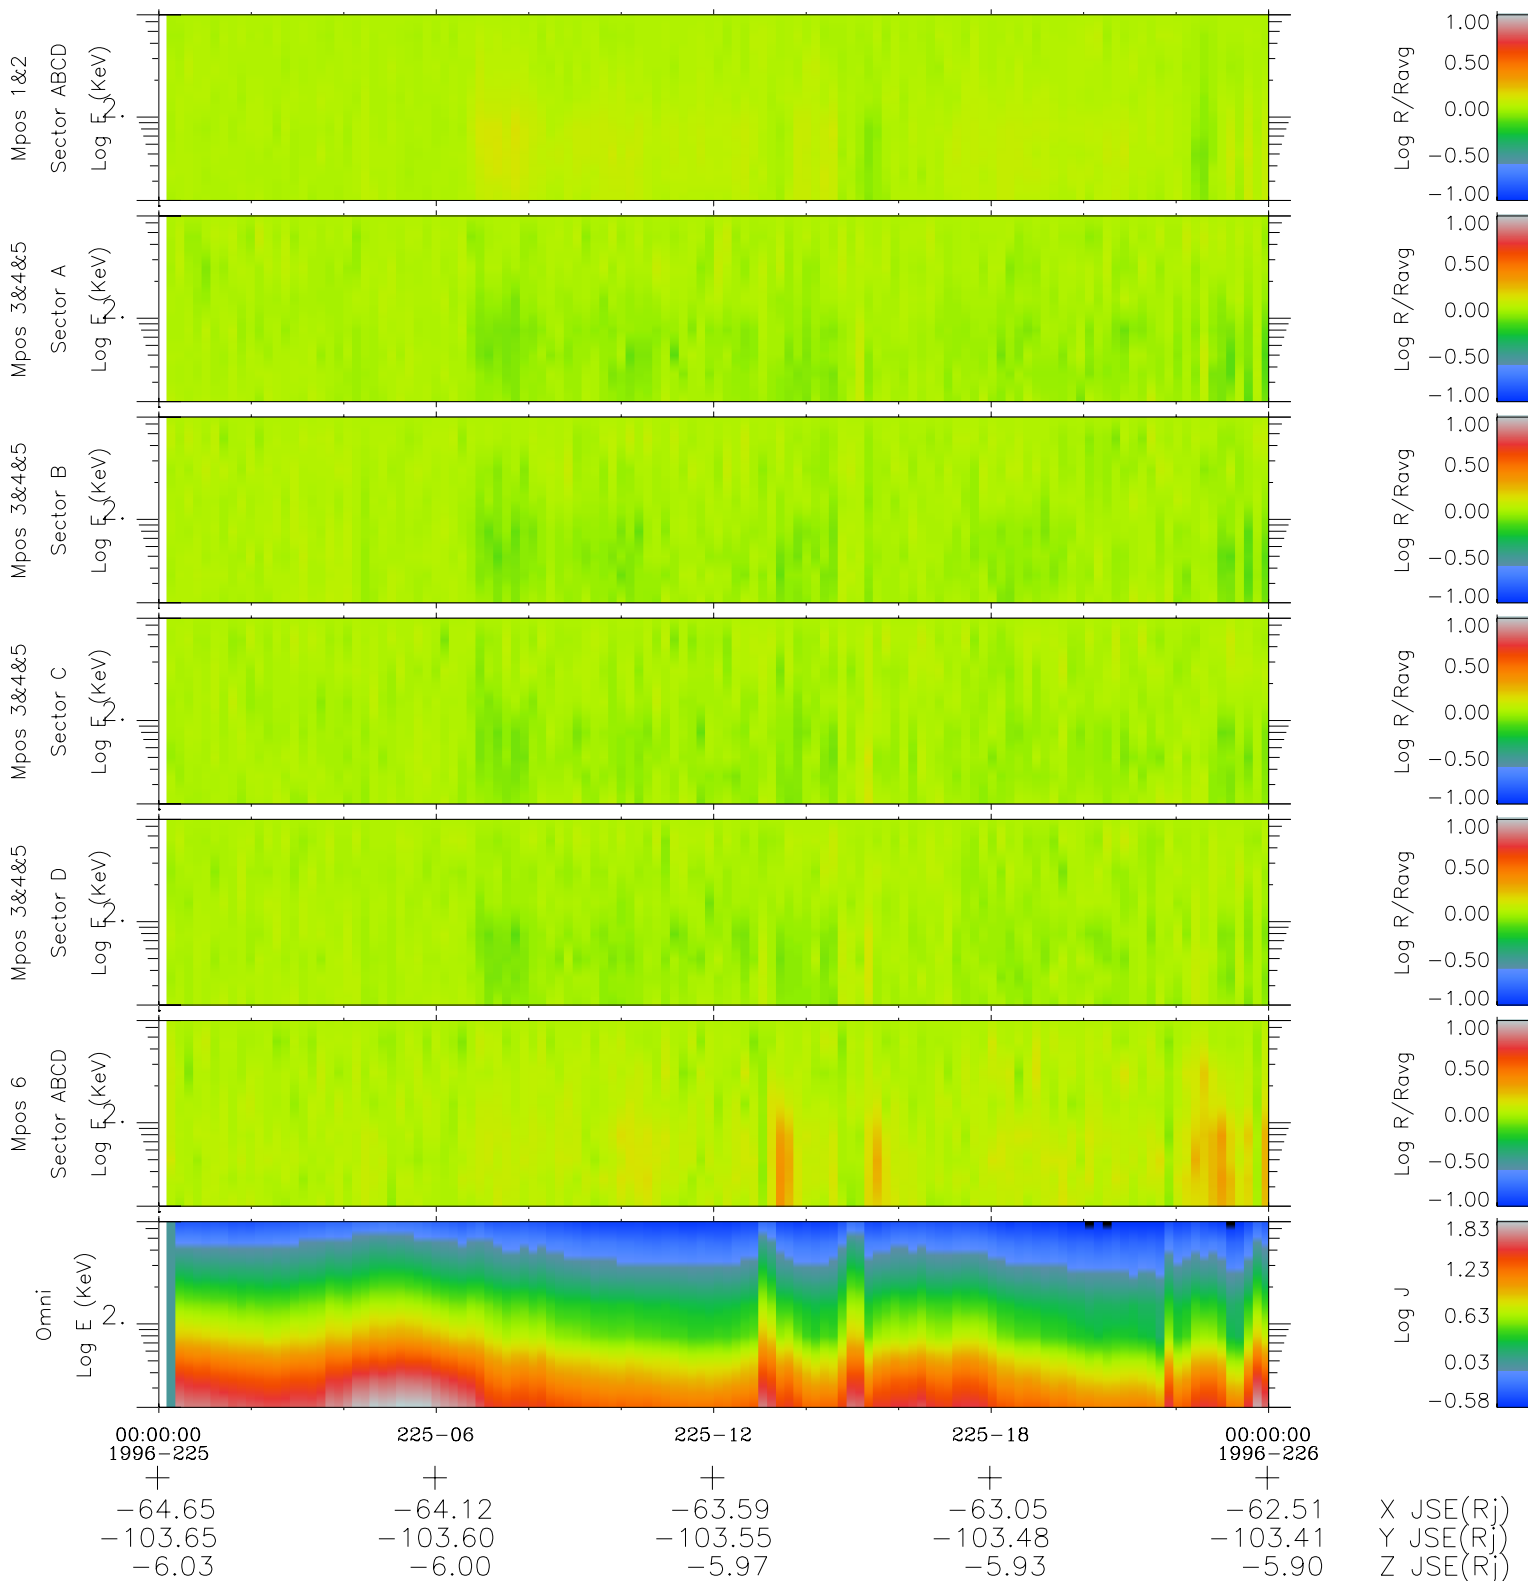

Galileo EPD Real Time R6 Electrons Spectra 96225

Software Version: RTSPEC_R6 V 1.20
 Data Production: 06-03-00
 Plot Production: Fri Sep 14 07:36:01 2001
 Color File: wondr3
 Geofactor File: 1.1

◇ = Jupiter look direction
 □ = Corotation look direction