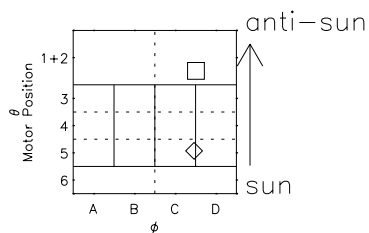

Galileo EPD Real Time R6 Electrons Spectra 96225

Software Version: RTSPEC_R6 V 1.20
 Data Production: 06-03-00
 Plot Production: Fri Sep 14 07:36:01 2001
 Color File: wondr3
 Geofactor File: 1.1

◇ = Jupiter look direction
 □ = Corotation look direction