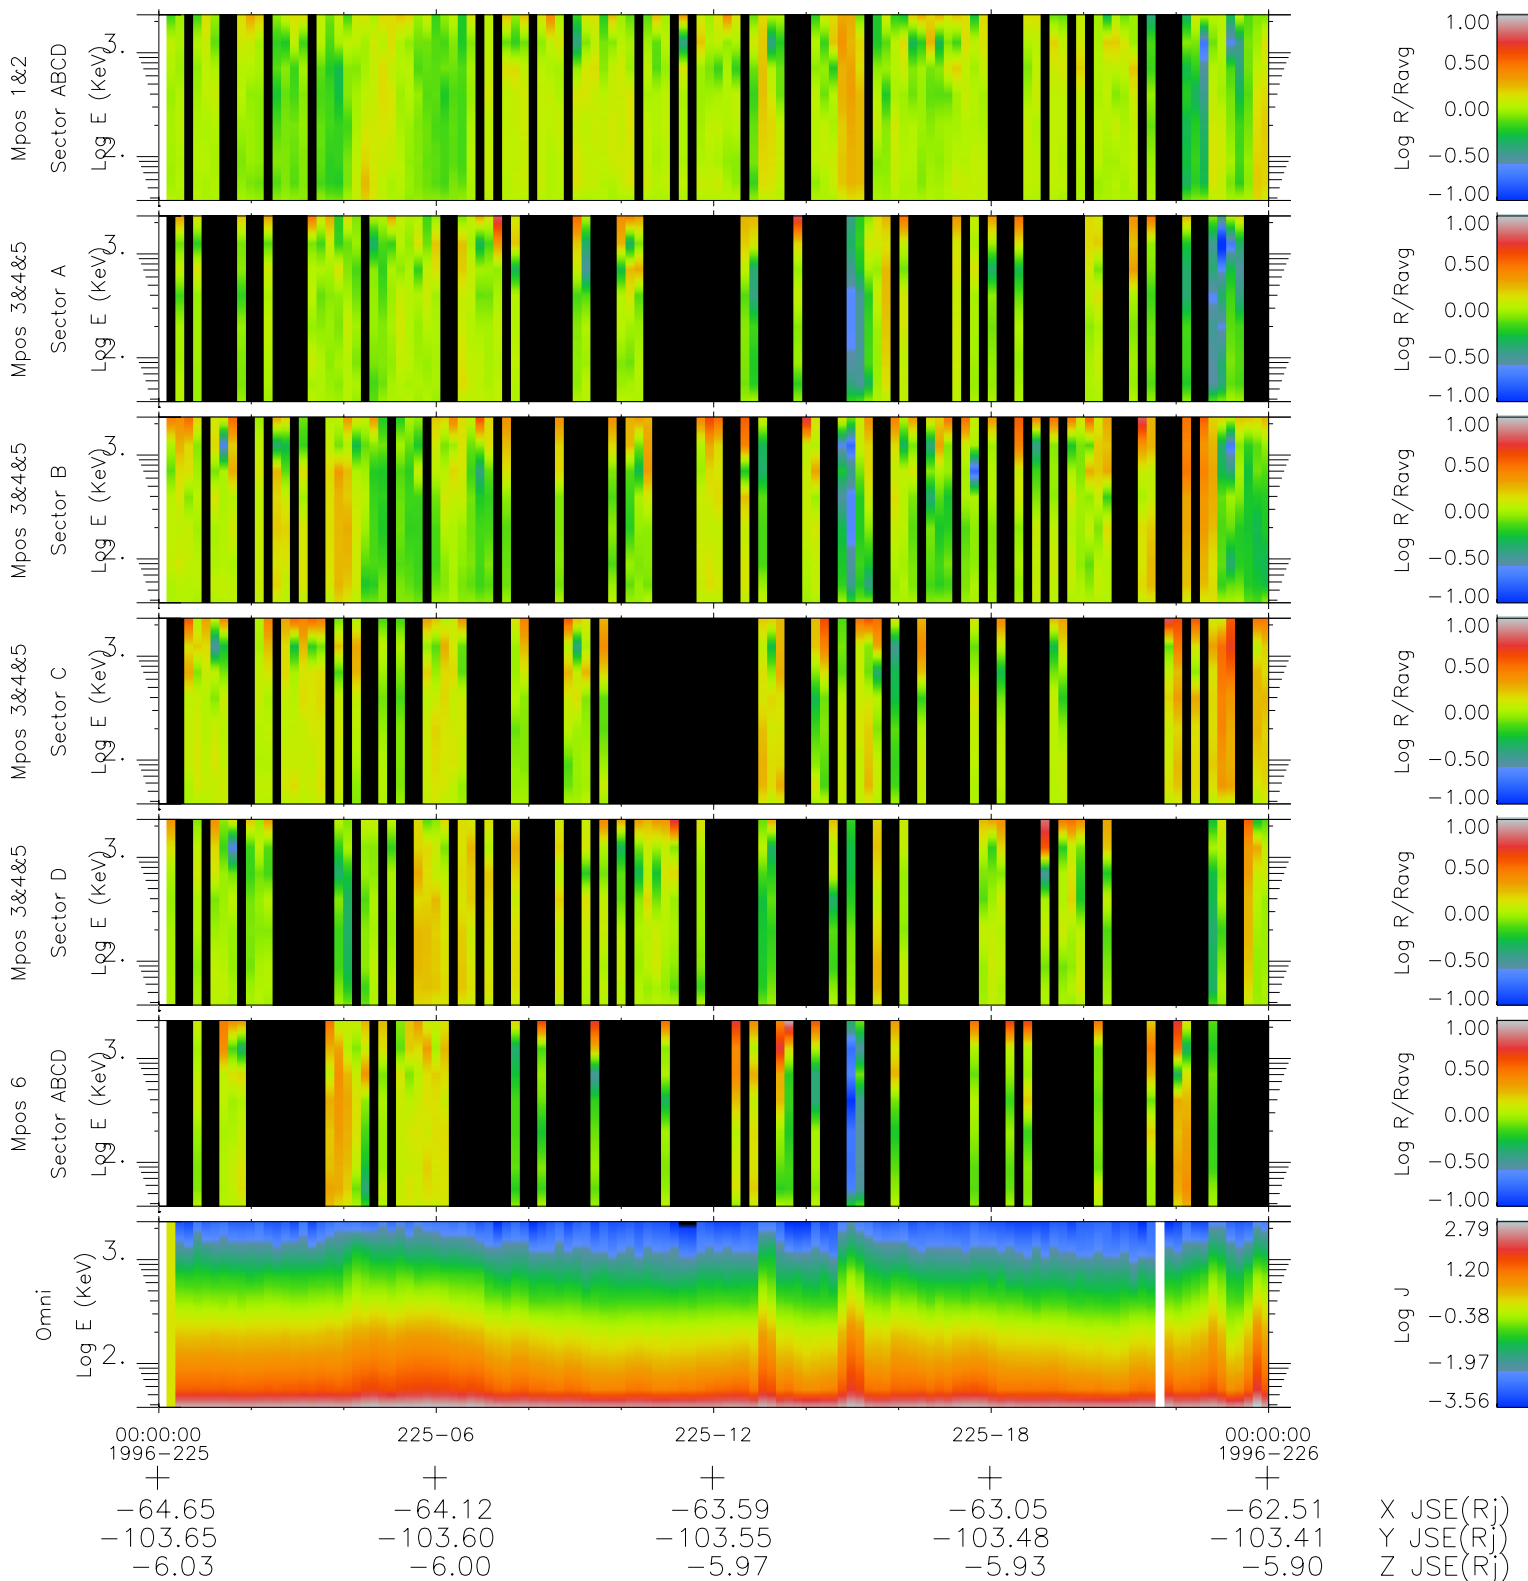

Galileo EPD Real Time R6 Ions Spectra 96225

Software Version: RTSPEC_R6 V 1.20
 Data Production: 06-03-00
 Plot Production: Fri Sep 14 07:35:55 2001
 Color File: wondr3
 Geofactor File: 1.1

◇ = Jupiter look direction
 □ = Corotation look direction