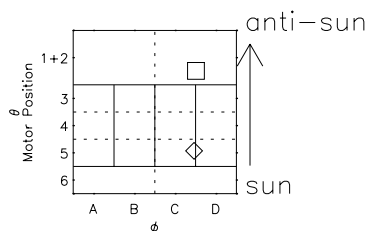

Galileo EPD Real Time R6 Ions Spectra 96225

Software Version: RTSPEC_R6 V 1.20
 Data Production: 06-03-00
 Plot Production: Fri Sep 14 07:35:55 2001
 Color File: wondr3
 Geofactor File: 1.1

◇ = Jupiter look direction
 □ = Corotation look direction